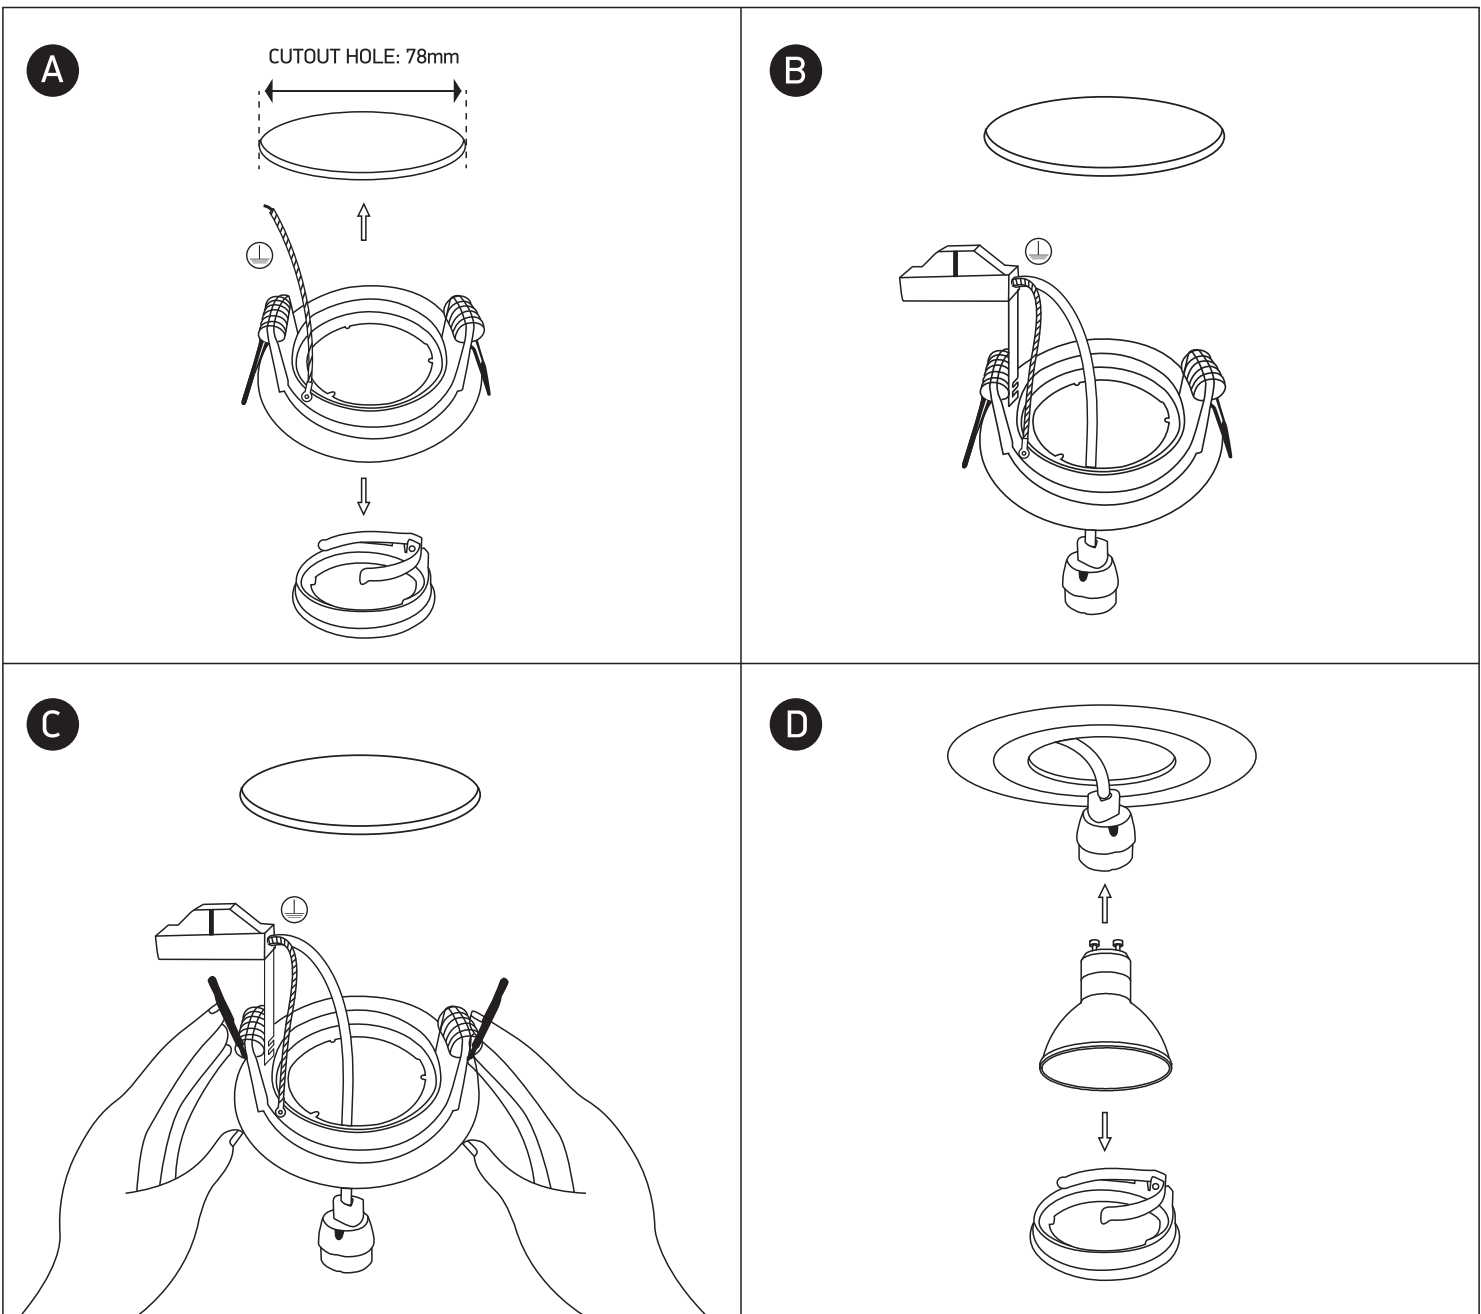

# INSTALLATION MANUAL

10105ALG

100-240V | MR16 | GU10 | 10W | IP20 | Aluminium