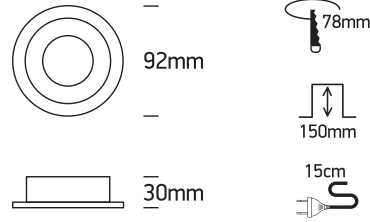

# INSTALLATION MANUAL

10105ALG

100-240V | MR16 | GU10 | 10W | IP20 | Aluminium