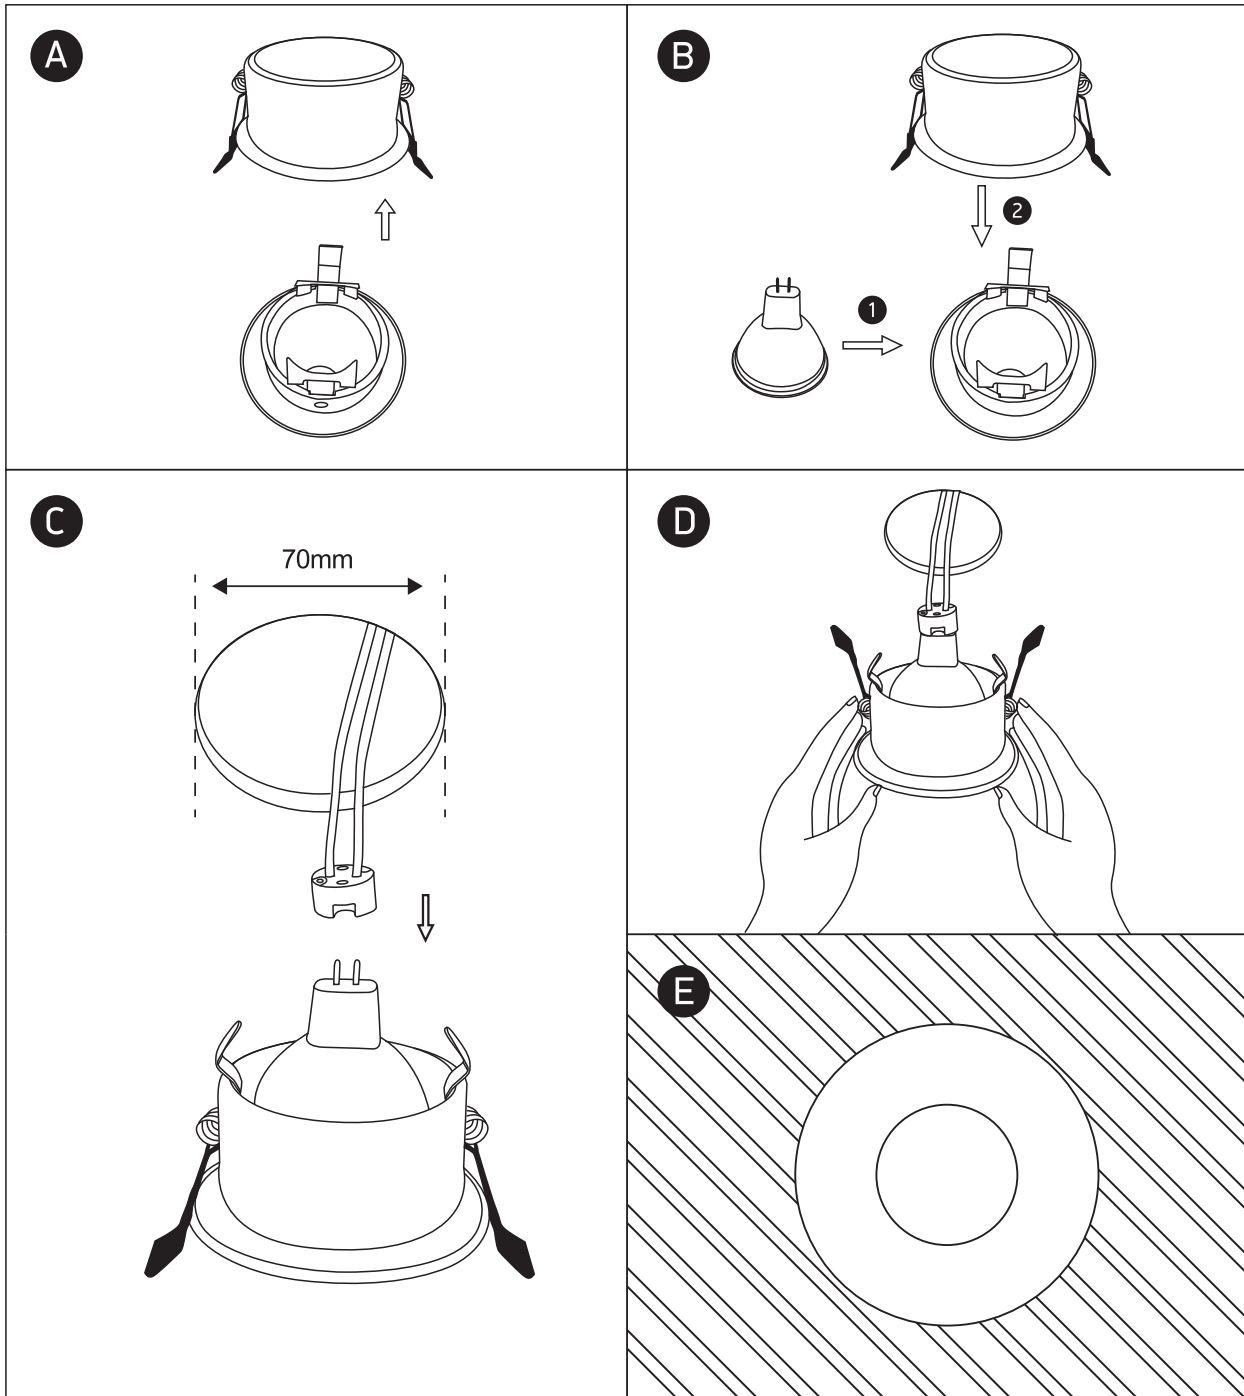

# INSTALLATION MANUAL

10105R

12V | MR16 | GU5,3 | 50W | IP44 | Die cast