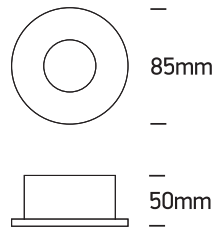

# INSTALLATION MANUAL

10105R

12V | MR16 | GU5,3 | 50W | IP44 | Die cast