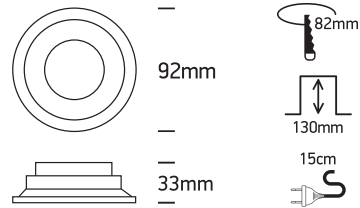

INSTALLATION MANUAL

10105R2P

100-240V | MR16 | GU10 | 10W | *IP65 | Aluminium

*IP65 is the protection degree for the visible part of the fitting under the ceiling. The part of the fitting hidden in the ceiling is IP20.