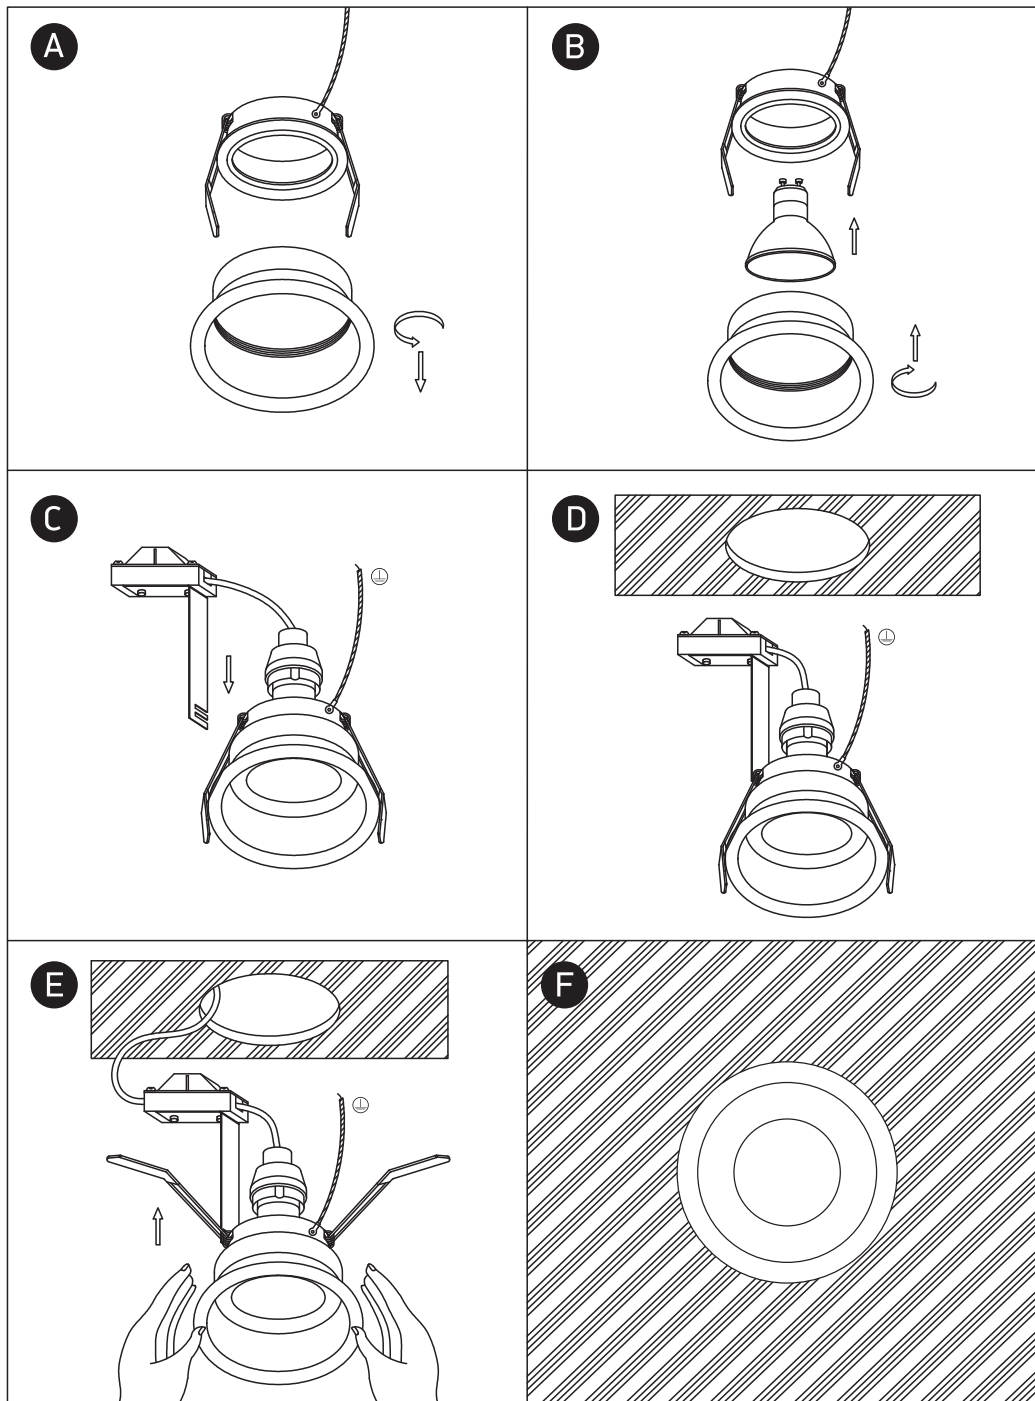

INSTALLATION MANUAL

10105R2P

100-240V | MR16 | GU10 | 10W | *IP65 | Aluminium

*IP65 is the protection degree for the visible part of the fitting under the ceiling. The part of the fitting hidden in the ceiling is IP20.