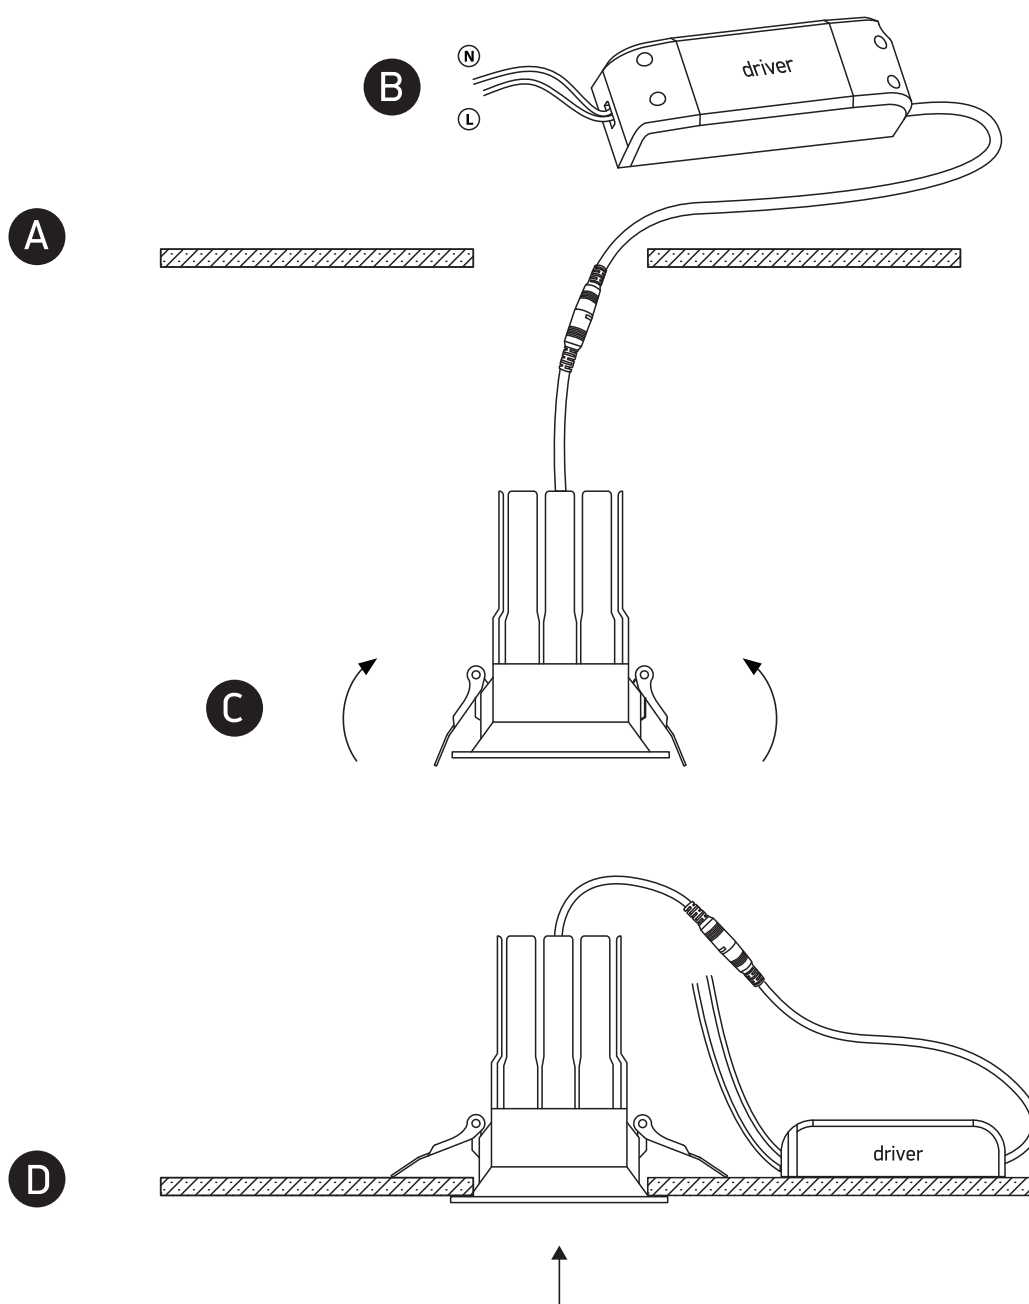

INSTALLATION MANUAL

10107DC

ecodownlight

230V | 7W | IP20 | Die cast

Complete with driver.

80
CRI

one
LIGHT

Warnings: