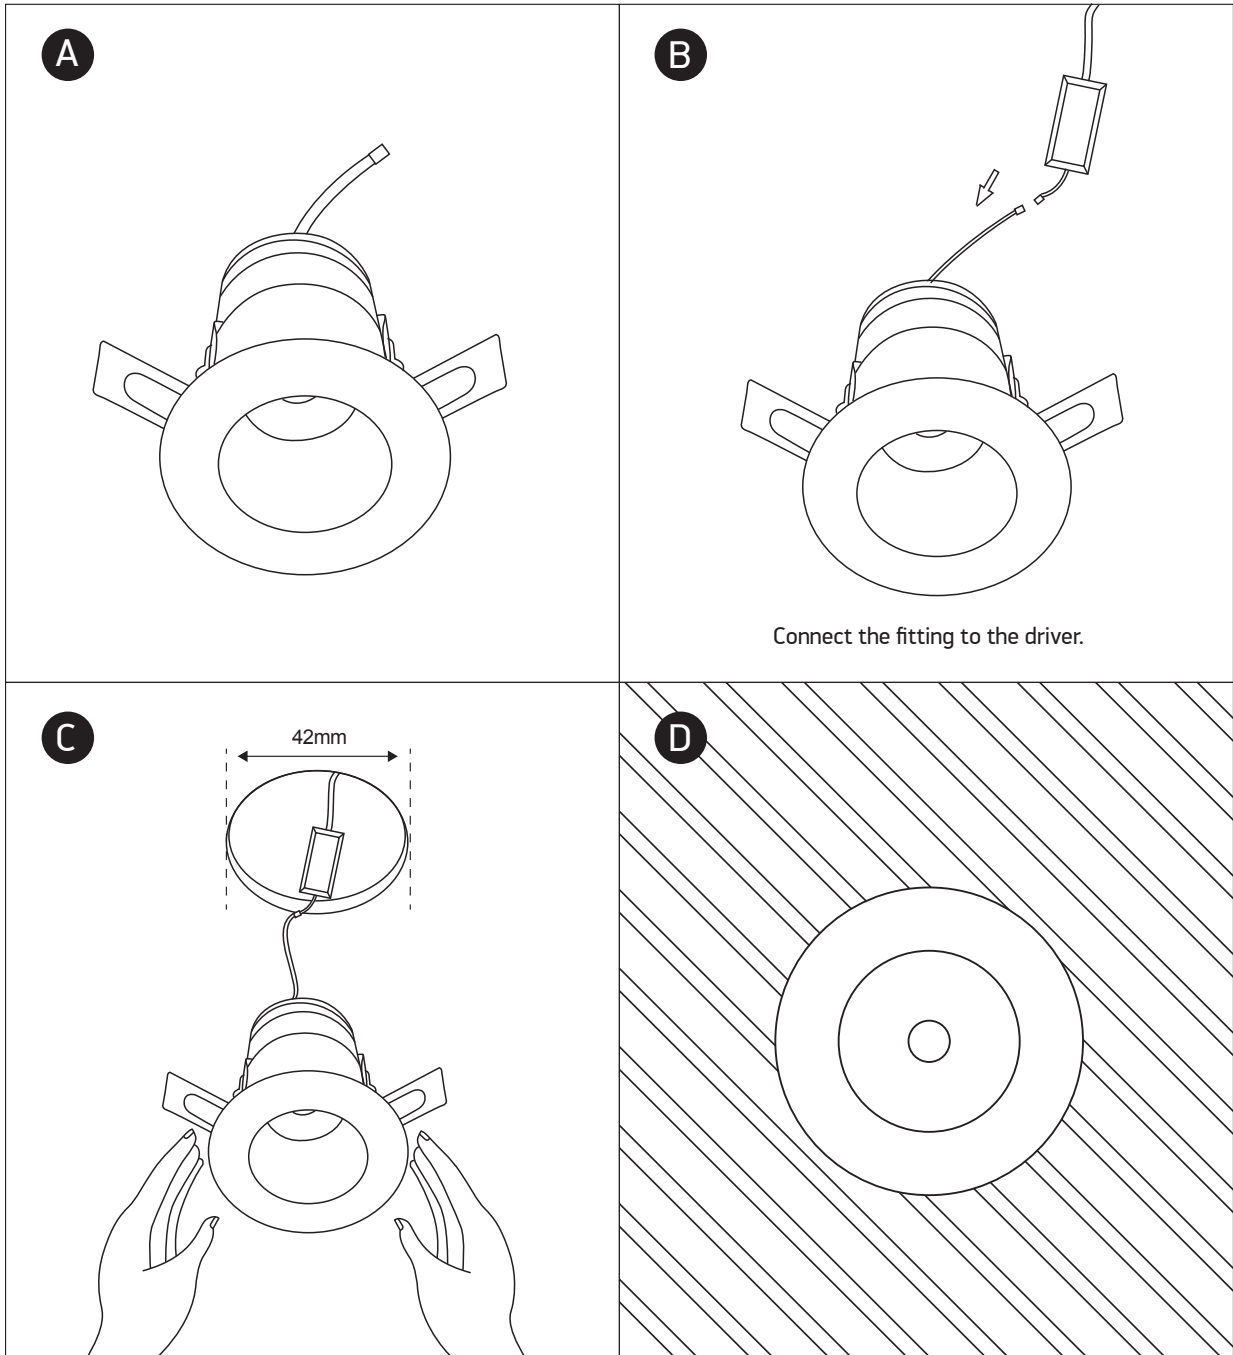

INSTALLATION MANUAL

10107DL

ecolight

DARK LIGHT

53mm

42mm

90mm

100mm

40cm

700mA | COB LED | 7W | IP65 | Aluminium
Requires 700mA driver.

90 CRI

one
LIGHT

Warnings:

1. Make sure that the product is installed properly before connecting to electricity.
2. Do not cover the fitting.
3. Maintenance and installation should only be carried out by a professional electrician.