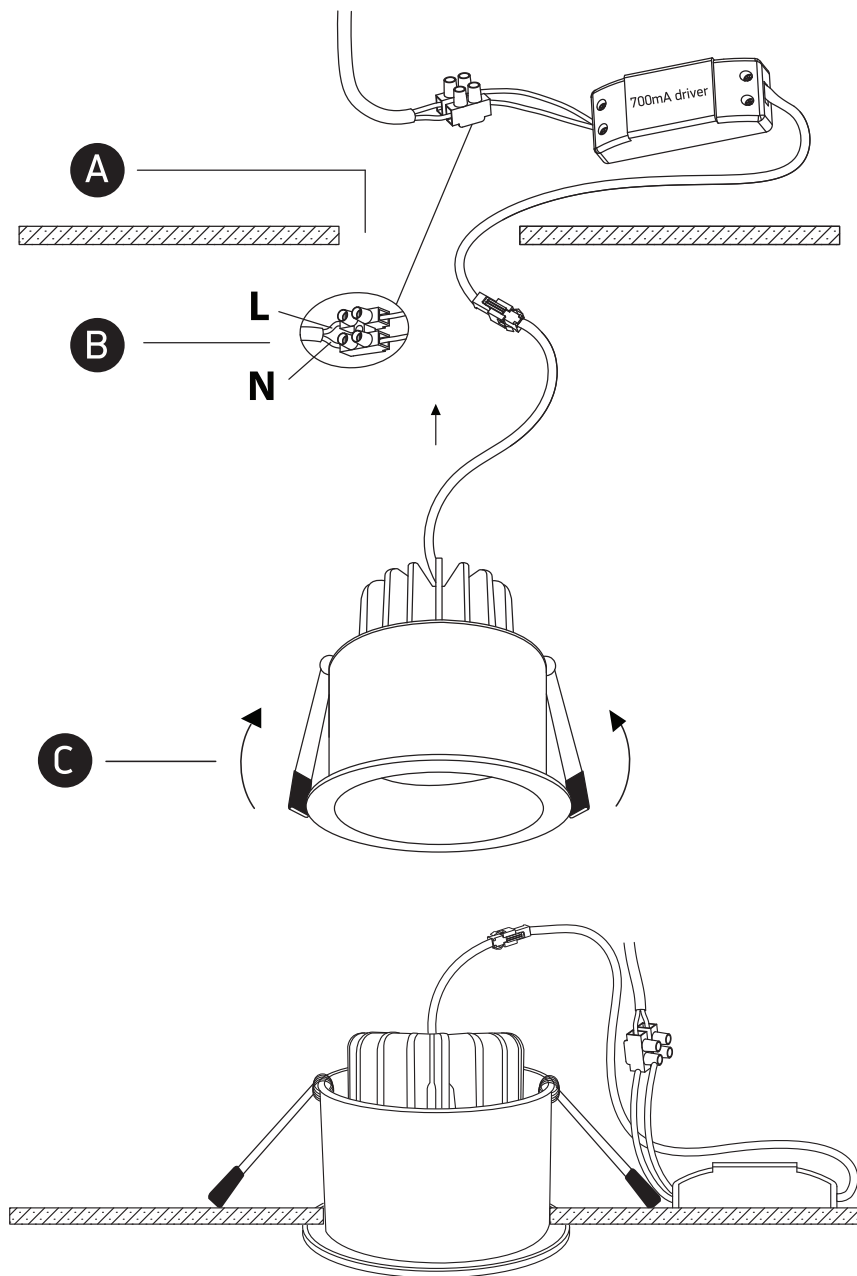

INSTALLATION MANUAL

10107WD

ecolight

Ra>90

DARK LIGHT

700mA | 7W | IP54 | Die cast

Requires 700mA driver.

78mm

76mm

75mm

110mm

40cm

one
LIGHT

Warnings:

1. Make sure that the product is installed properly before connecting to electricity.
2. Do not cover the fitting.
3. Maintenance and installation should only be carried out by a professional electrician.