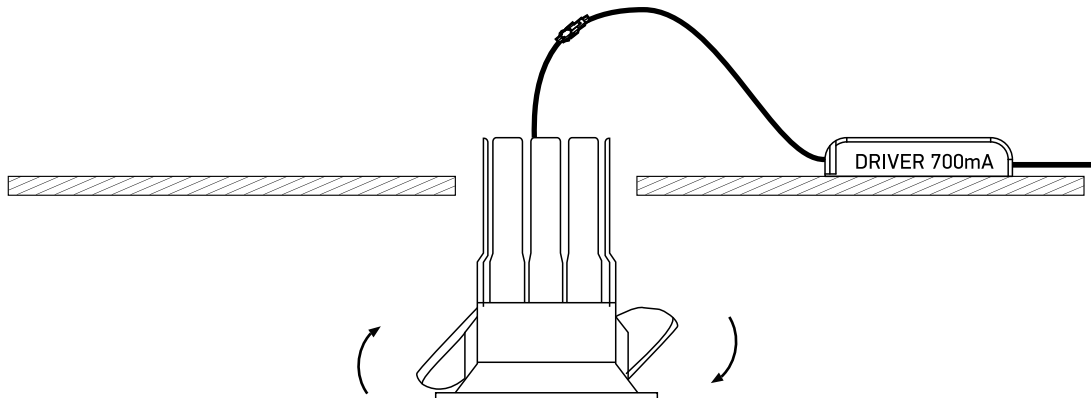

INSTALLATION MANUAL

10107WP

ecolight

DARK LIGHT

67mm

700mA | COB LED | 7W | IP65 | Die cast
Requires 700mA driver.

90
CRI

70mm

one
LIGHT

A

CUTOUT HOLE: 56mm

B

C

Warnings:

1. Make sure that the product is installed properly before connecting to electricity.
2. Do not cover the fitting.
3. Maintenance and installation should only be carried out by a professional electrician.