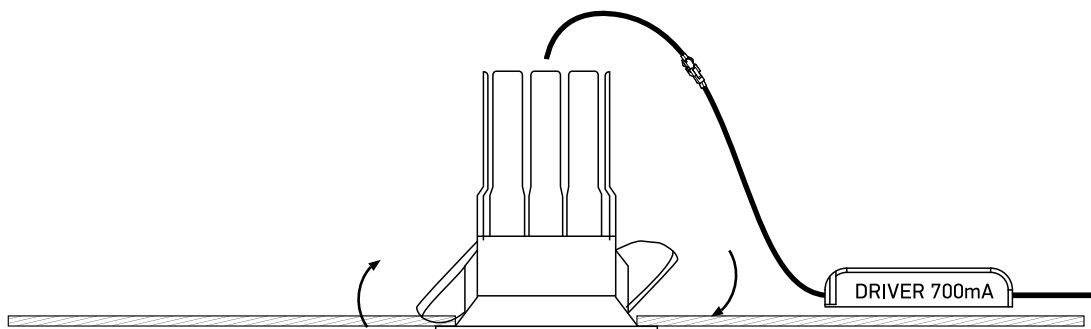

INSTALLATION MANUAL

10107WP

ecolight

DARK LIGHT

67mm

700mA | COB LED | 7W | IP65 | Die cast
Requires 700mA driver.

90
CRI

70mm

one
LIGHT

A

CUTOUT HOLE: 56mm

B

C

Warnings:

1. Make sure that the product is installed properly before connecting to electricity.
2. Do not cover the fitting.
3. Maintenance and installation should only be carried out by a professional electrician.