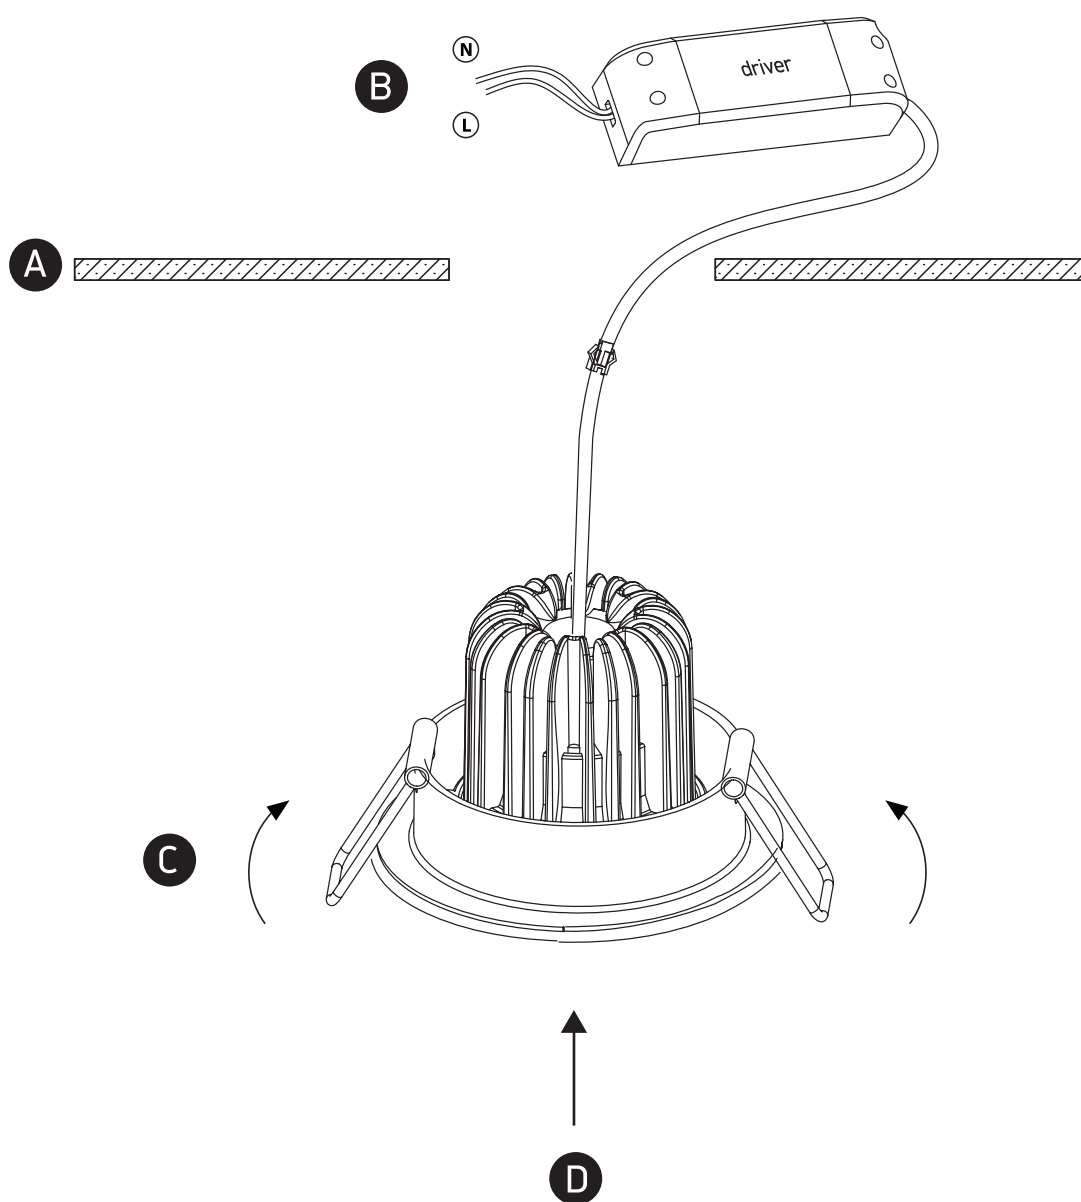

INSTALLATION MANUAL

10108R

ecolight

81mm

230V | COB LED | 8W | IP20 | Die cast
Complete with 350mA driver.

80
CRI

50mm

one
LIGHT