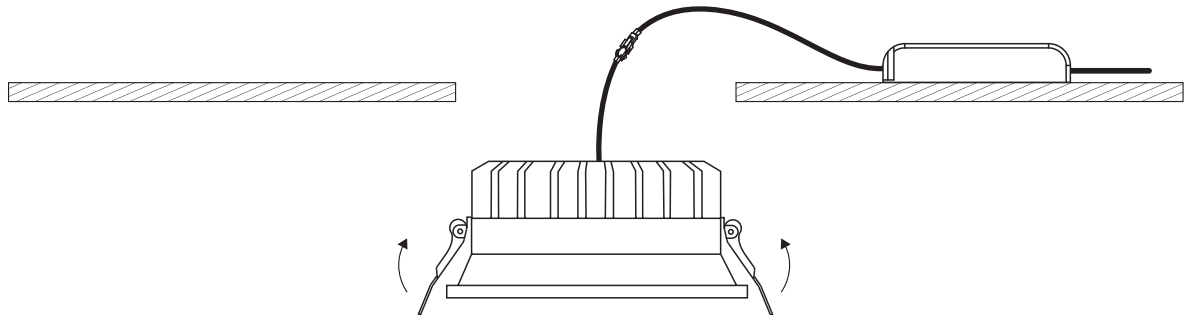

INSTALLATION MANUAL

10109D

ecolight

DARK LIGHT

80 CRI

120mm

230V | SMD 2835 | 9W | IP20 | Die cast

Complete with driver.

50mm

one
LIGHT

A

CUTOUT HOLE: 110mm

B

C

*IP54 is the protection degree of the fitting under the ceiling. The fitting part hidden in the ceiling is IP20

Warnings: