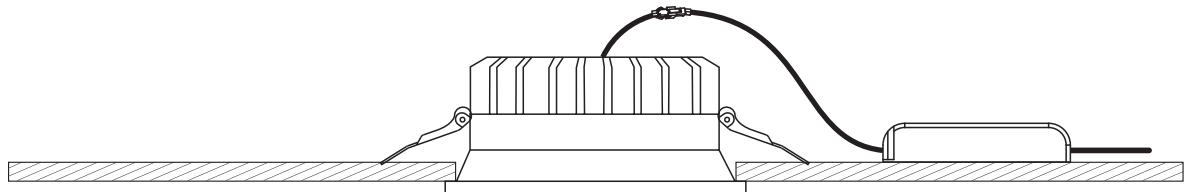

INSTALLATION MANUAL

10109D

ecolight

DARK LIGHT

80 CRI

120mm

230V | SMD 2835 | 9W | IP20 | Die cast

Complete with driver.

50mm

one
LIGHT

A

CUTOUT HOLE: 110mm

B

C

*IP54 is the protection degree of the fitting under the ceiling. The fitting part hidden in the ceiling is IP20

Warnings: