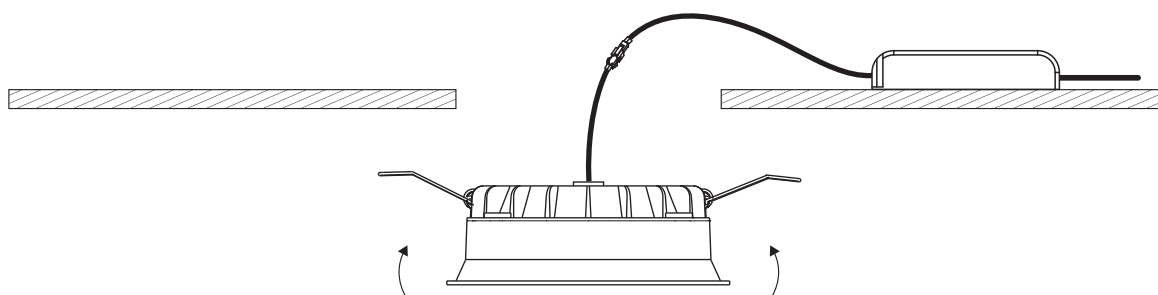

# INSTALLATION MANUAL

10109FD

ecolight

CE

RoHS  
COMPLIANT

80  
CRI

120mm

230V | SMD 2835 | 9W | \*IP54 | Die cast

Complete with driver.

50mm

one  
LIGHT

A

CUTOUT HOLE: 111mm

B

C

\*IP54 is the protection degree of the fitting under the ceiling. The fitting part hidden in the ceiling is IP20