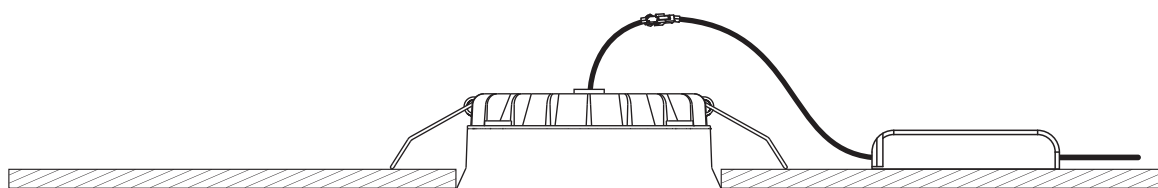

# INSTALLATION MANUAL

10109FD

ecolight

CE

RoHS  
COMPLIANT

80  
CRI

120mm

230V | SMD 2835 | 9W | \*IP54 | Die cast

Complete with driver.

50mm

one  
LIGHT

A

CUTOUT HOLE: 111mm

B

C

\*IP54 is the protection degree of the fitting under the ceiling. The fitting part hidden in the ceiling is IP20