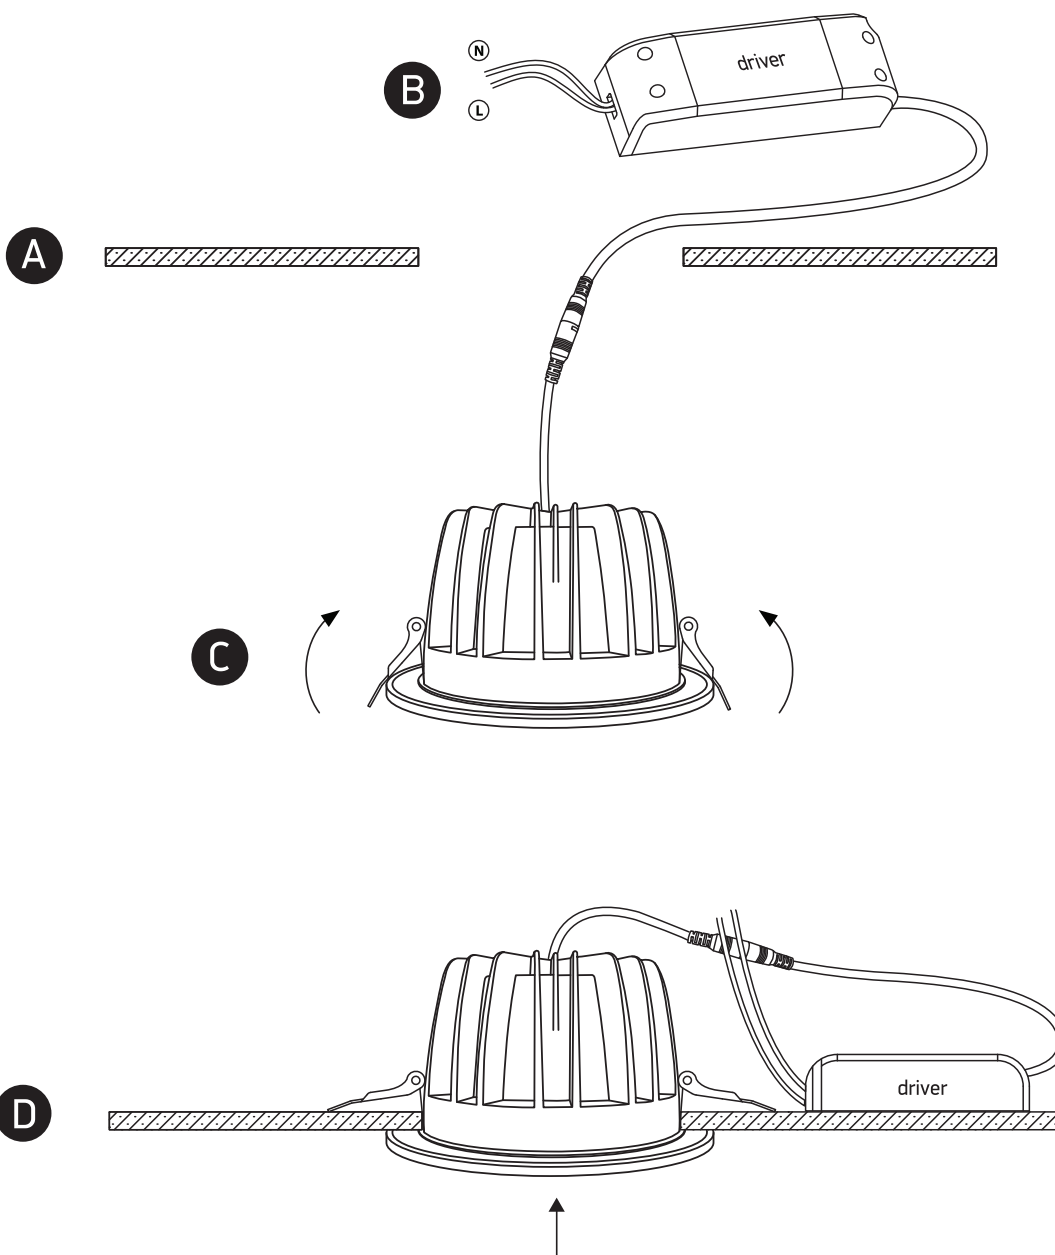

INSTALLATION MANUAL

10110CA

ecodownlight

120mm

230V | 10W | IP20 | Die cast

Complete with driver.

80 CRI

65mm

one
LIGHT

Warnings:

1. Make sure that the product is installed properly before connecting to electricity.
2. Do not cover the fitting.
3. Maintenance and installation should only be carried out by a professional electrician.