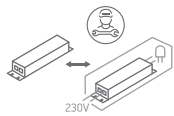

INSTALLATION MANUAL

10113UV

LED
BUILT IN

UGR19

135mm

230V | SMD 2835 | 13W | IP44 | Adjustable CCT | Die cast
Complete with 300mA driver.

80
CRI

48mm