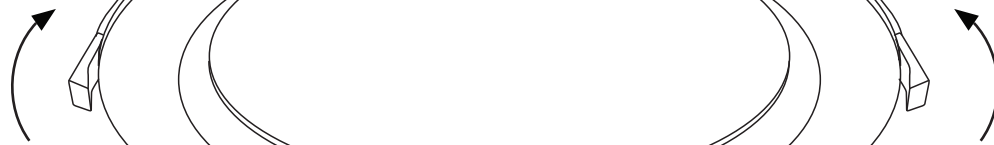

B

N
L

A

Adjustable CCT
6000K-4000K-3000K

C

D

Warnings:

1. Make sure that the product is installed properly before connecting to electricity.
2. Do not cover the fitting.
3. Maintenance and installation should only be carried out by a professional electrician.