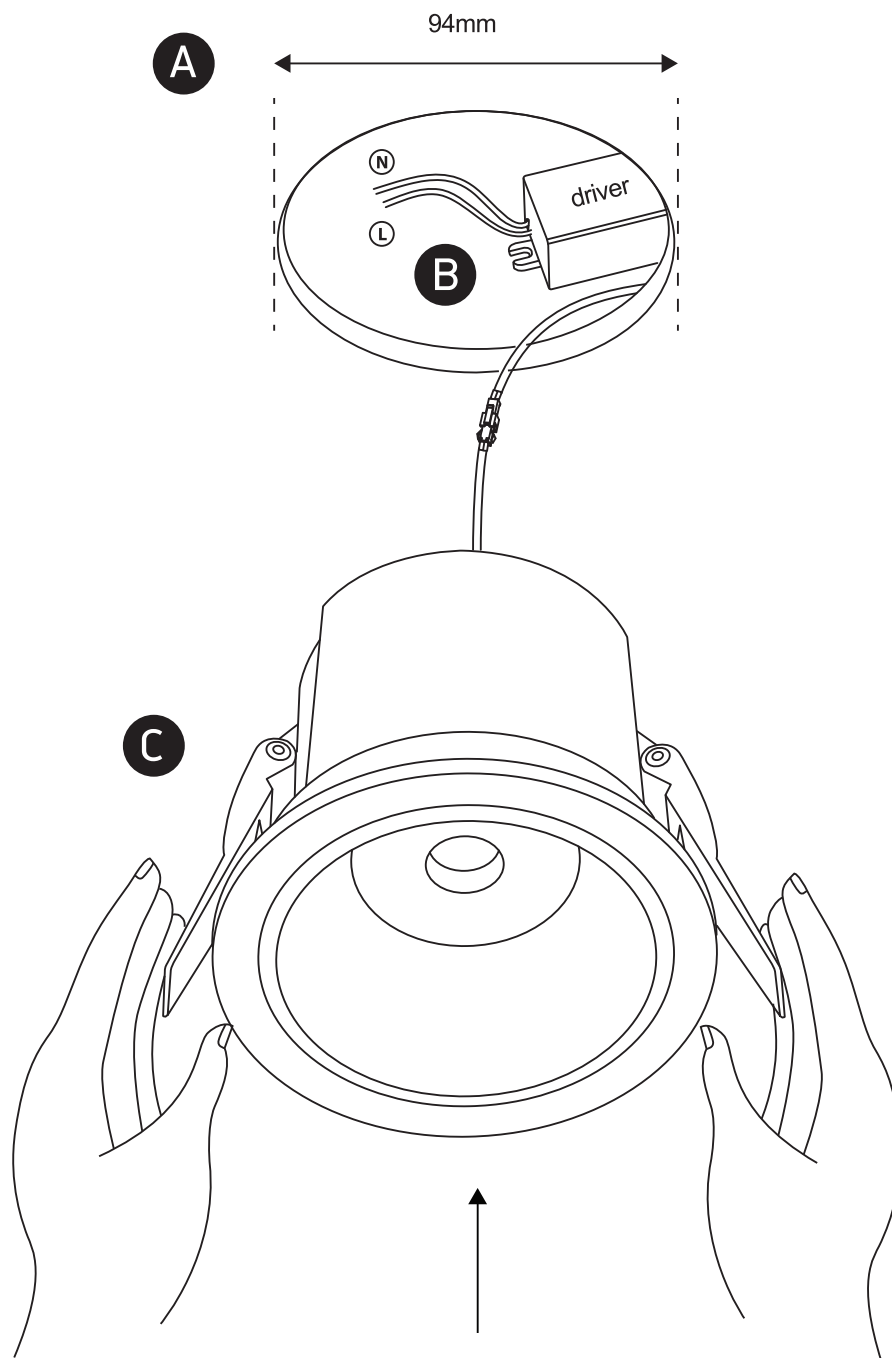

INSTALLATION MANUAL

10118DC

ecolight

DARK LIGHT

90 CRI

500mA | COB LED | 18W | IP20 | Die cast
Requires 500mA driver.

104mm

84mm

94mm

100mm

one
LIGHT

Warnings:

1. Make sure that the product is installed properly before connecting to electricity.
2. Do not cover the fitting.
3. Maintenance and installation should only be carried out by a professional electrician.