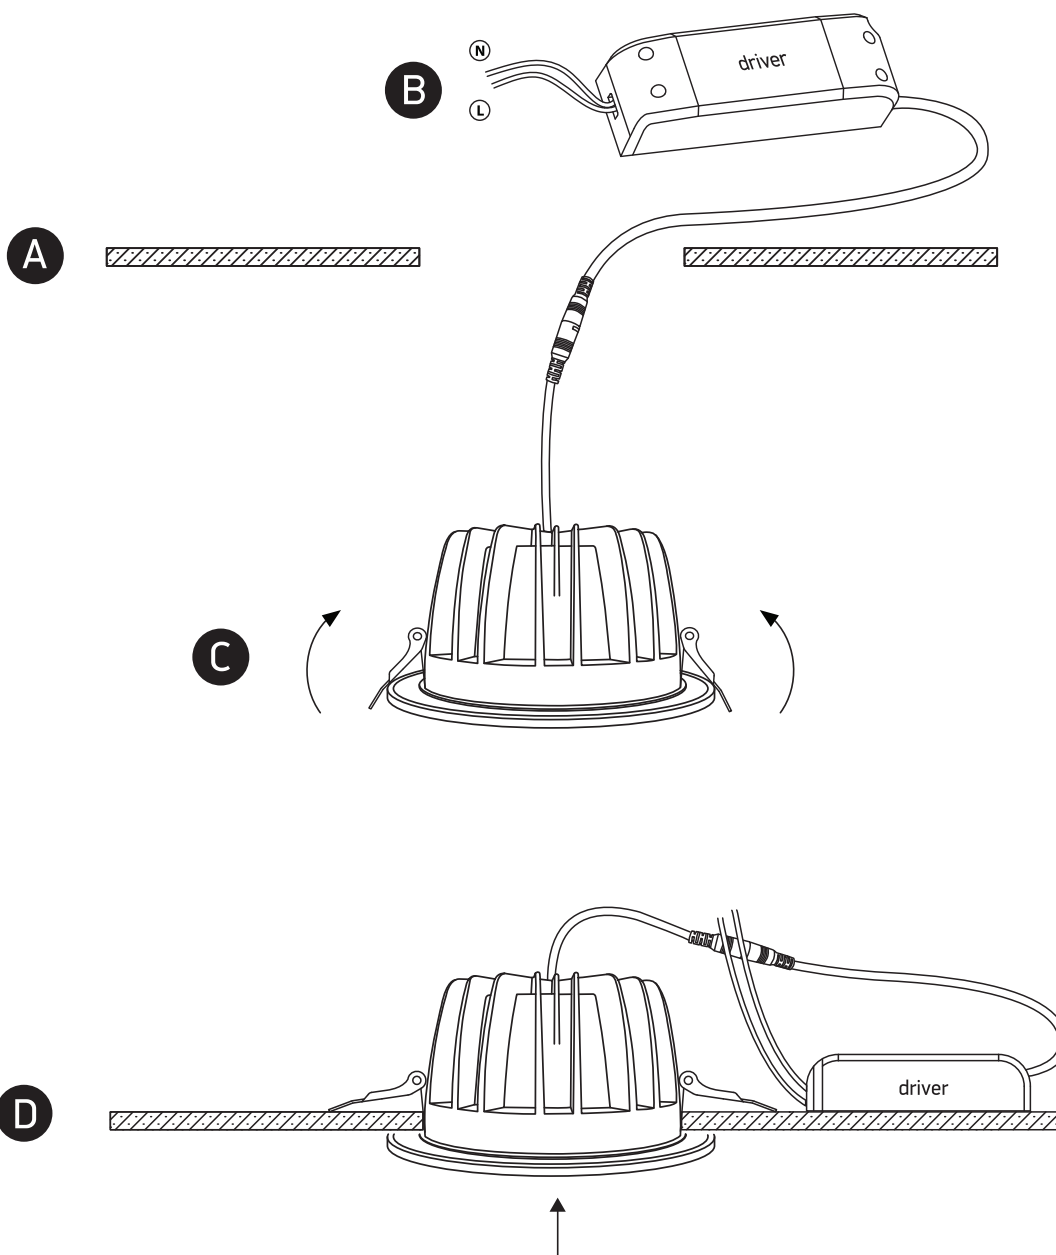

INSTALLATION MANUAL

10120CA

ecodownlight

170mm

230V | 20W | IP20 | Die cast

Complete with driver.

80
CRI

75mm

one
LIGHT

Warnings:

1. Make sure that the product is installed properly before connecting to electricity.
2. Do not cover the fitting.
3. Maintenance and installation should only be carried out by a professional electrician.