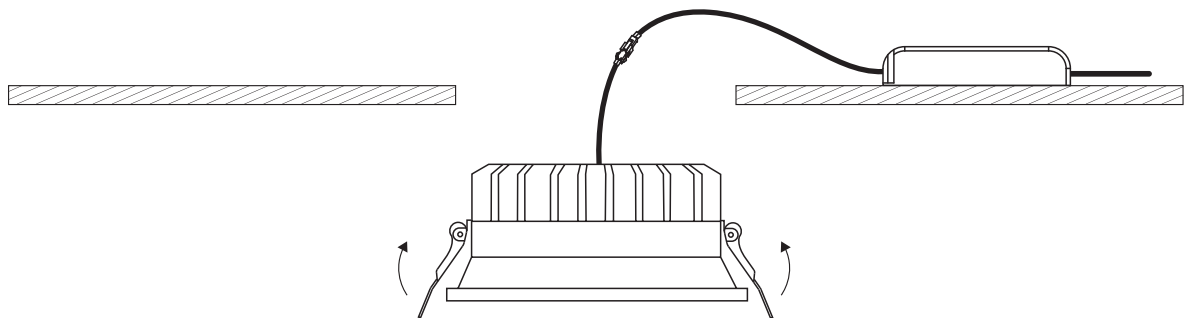

INSTALLATION MANUAL

10122D

ecolight

175mm

230V | SMD 2835 | 22W | IP20 | Die cast

Complete with driver.

55mm

one
LIGHT

A

CUTOUT HOLE: 165mm

B

C

*IP54 is the protection degree of the fitting under the ceiling. The fitting part hidden in the ceiling is IP20

Warnings:

1. Make sure that the product is installed properly before connecting to electricity.
2. Do not cover the fitting.
3. Maintenance and installation should only be carried out by a professional electrician.