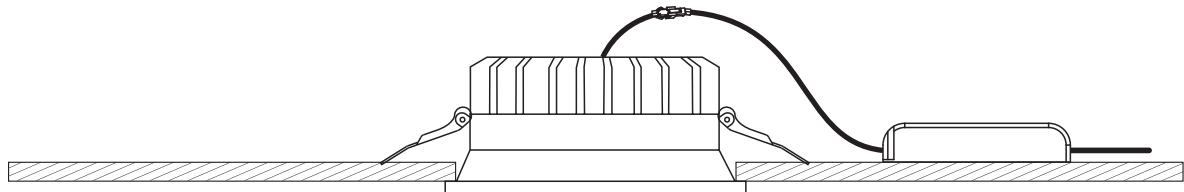

INSTALLATION MANUAL

10122D

ecolight

175mm

230V | SMD 2835 | 22W | IP20 | Die cast

Complete with driver.

55mm

one
LIGHT

A

CUTOUT HOLE: 165mm

B

C

*IP54 is the protection degree of the fitting under the ceiling. The fitting part hidden in the ceiling is IP20

Warnings:

1. Make sure that the product is installed properly before connecting to electricity.
2. Do not cover the fitting.
3. Maintenance and installation should only be carried out by a professional electrician.