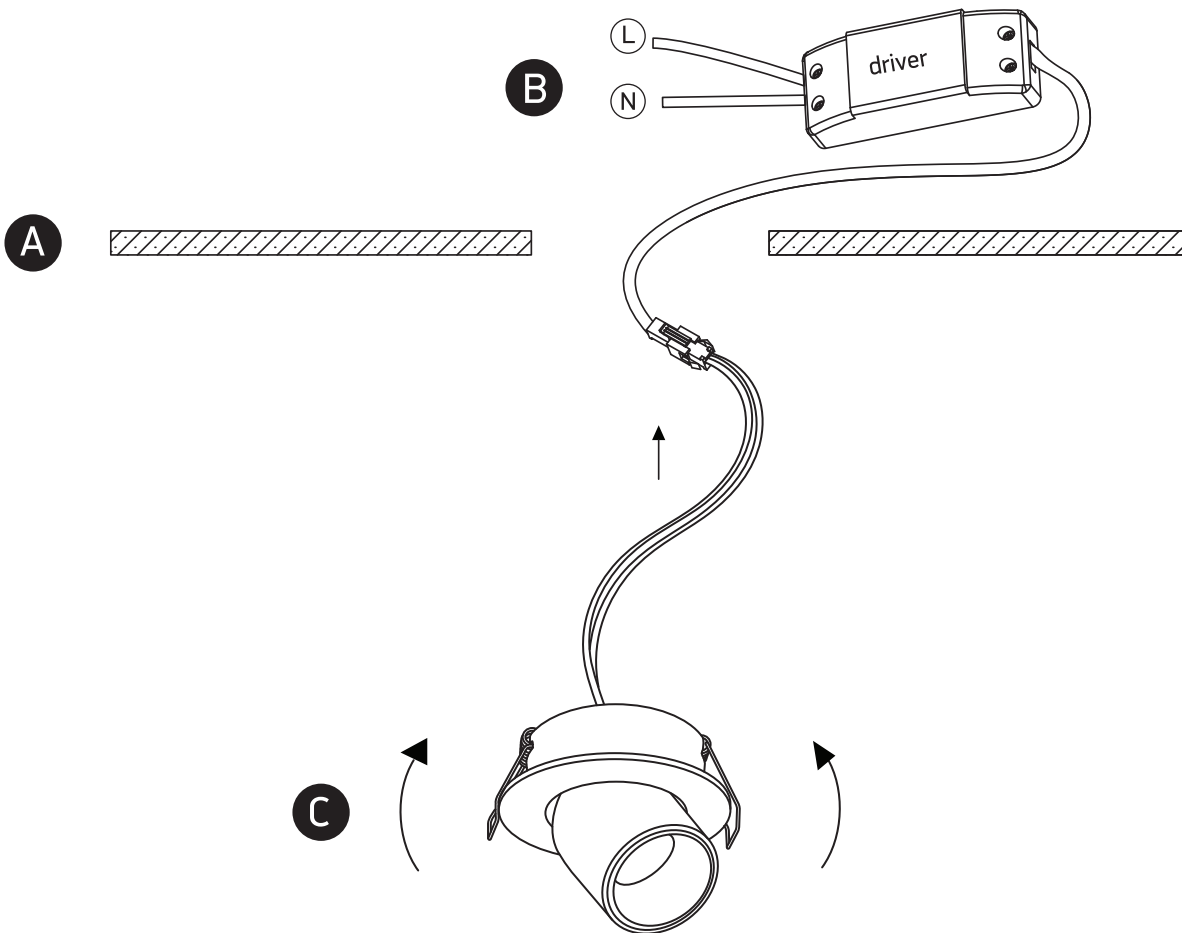

# INSTALLATION MANUAL

11103M

**ecolight**

DARK LIGHT

350mA | COB LED | 3W | IP20 | Aluminium | Adjustable  
Requires 350mA driver.

90 CRI

## Warnings:

1. Make sure that the product is installed properly before connecting to electricity.
2. Do not cover the fitting.
3. Maintenance and installation should only be carried out by a professional electrician.