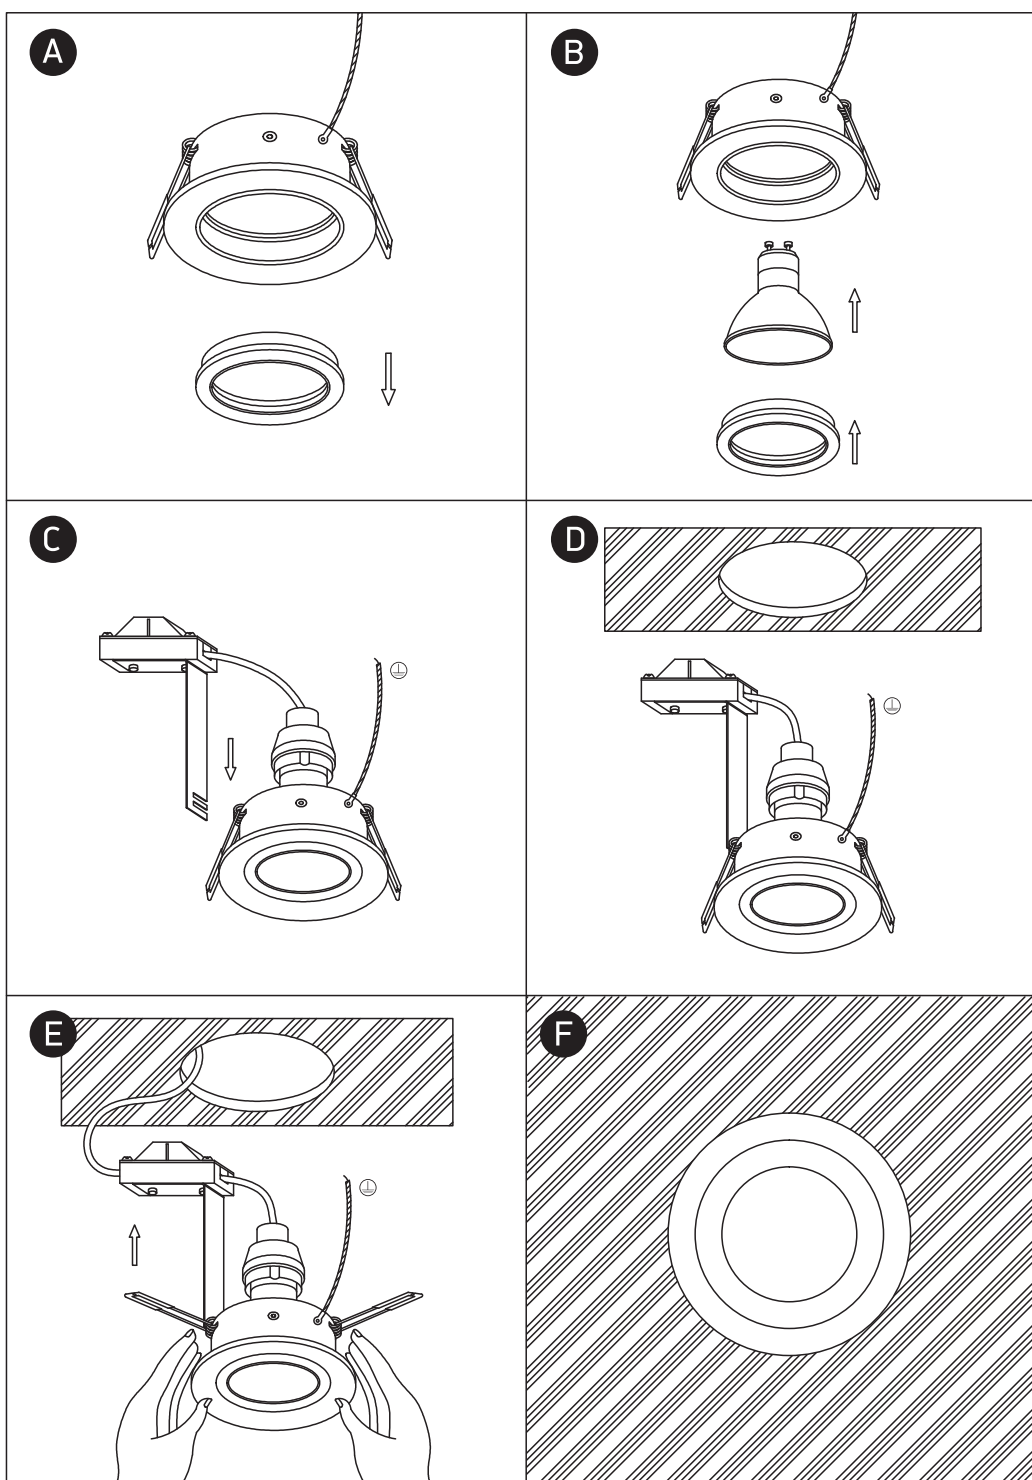

# INSTALLATION MANUAL

11105A1

100-240V | MR16 | GU10 | 10W | IP20 | Aluminium | Adjustable