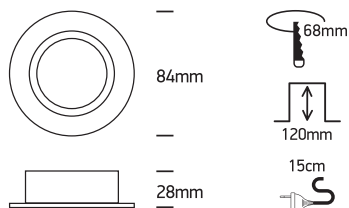

# INSTALLATION MANUAL

11105A1

100-240V | MR16 | GU10 | 10W | IP20 | Aluminium | Adjustable