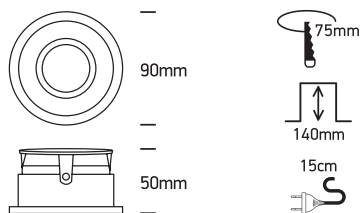

# INSTALLATION MANUAL

11105D4

100-240V | MR16 | GU10 | 50W | IP20 | Aluminium | Adjustable

one  
LIGHT