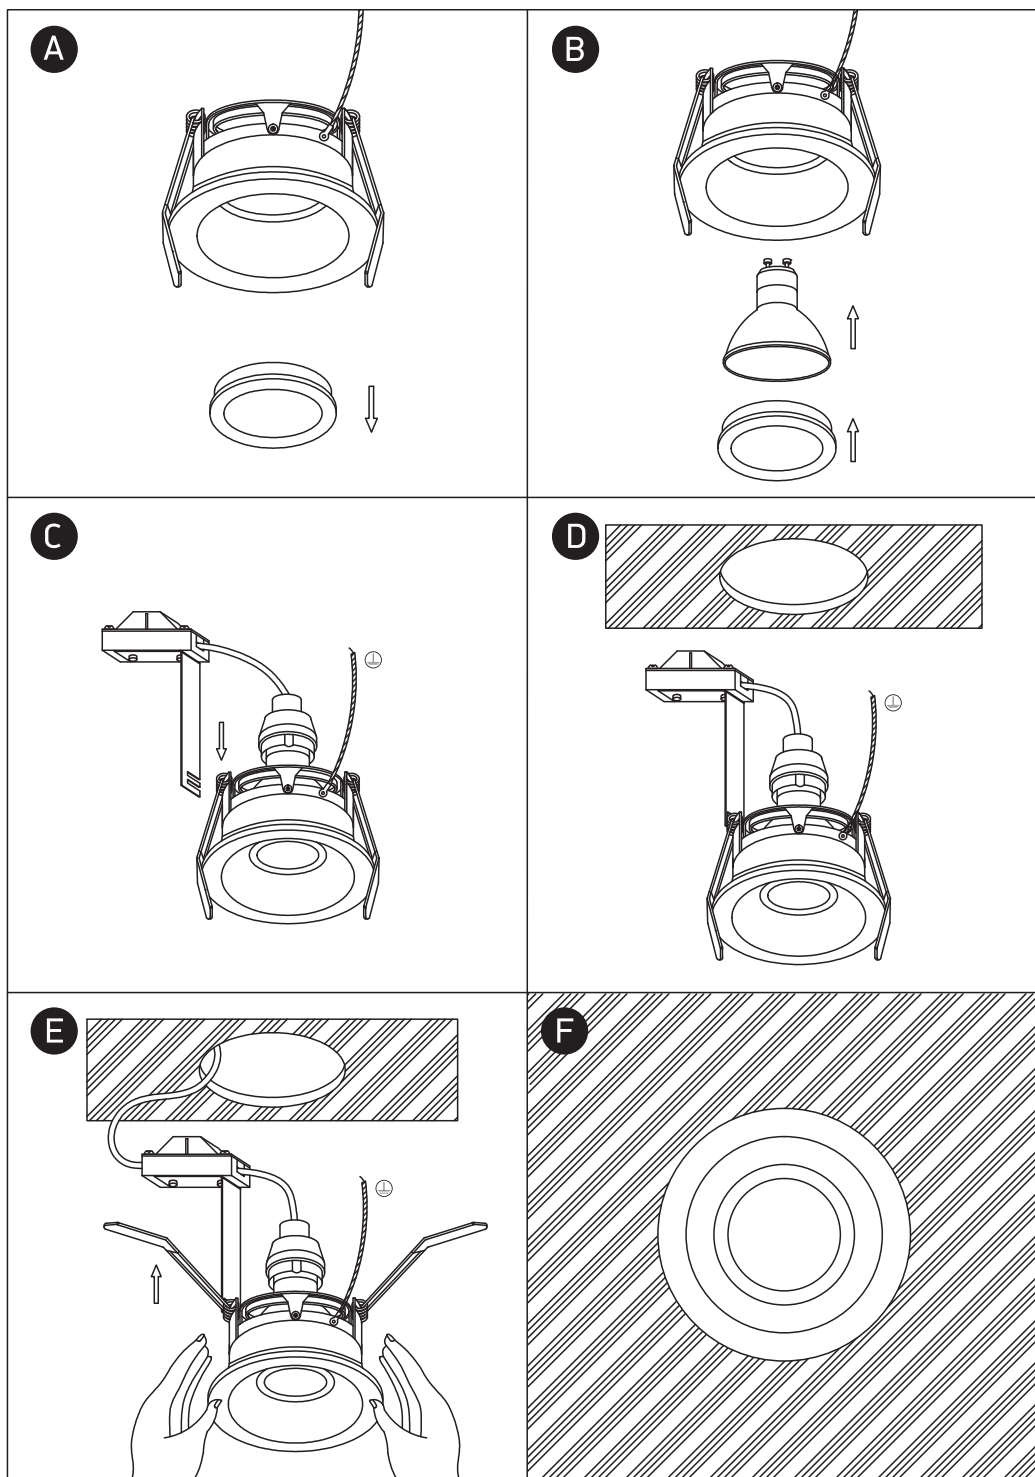

# INSTALLATION MANUAL

11105D4

100-240V | MR16 | GU10 | 50W | IP20 | Aluminium | Adjustable

one  
LIGHT