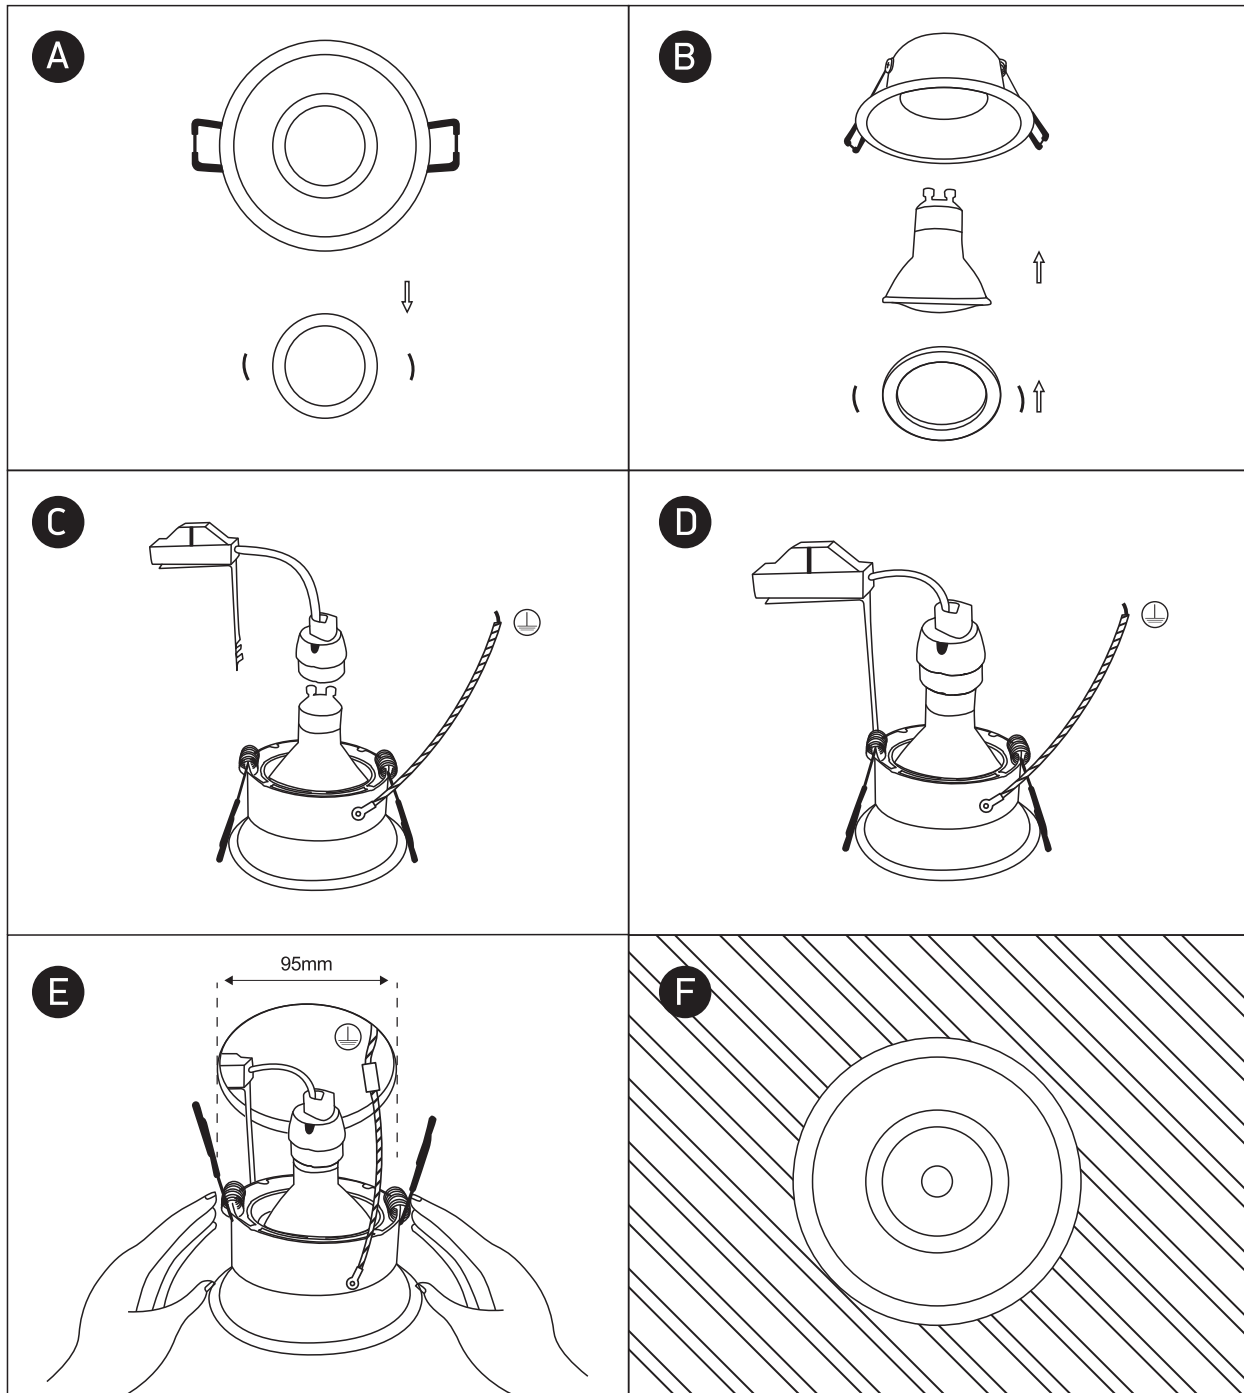

INSTALLATION MANUAL

11105DT

100-240V | MR16 | GU10 | 50W | IP20 | Aluminium | Adjustable

Warnings:

1. Make sure that the product is installed properly before connecting to electricity.
2. Do not cover the fitting.
3. Maintenance and installation should only be carried out by a professional electrician.