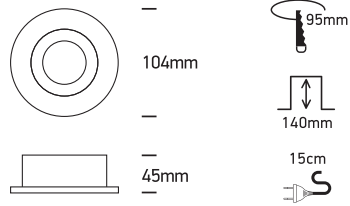

INSTALLATION MANUAL

11105DT

100-240V | MR16 | GU10 | 50W | IP20 | Aluminium | Adjustable

Warnings:

1. Make sure that the product is installed properly before connecting to electricity.
2. Do not cover the fitting.
3. Maintenance and installation should only be carried out by a professional electrician.