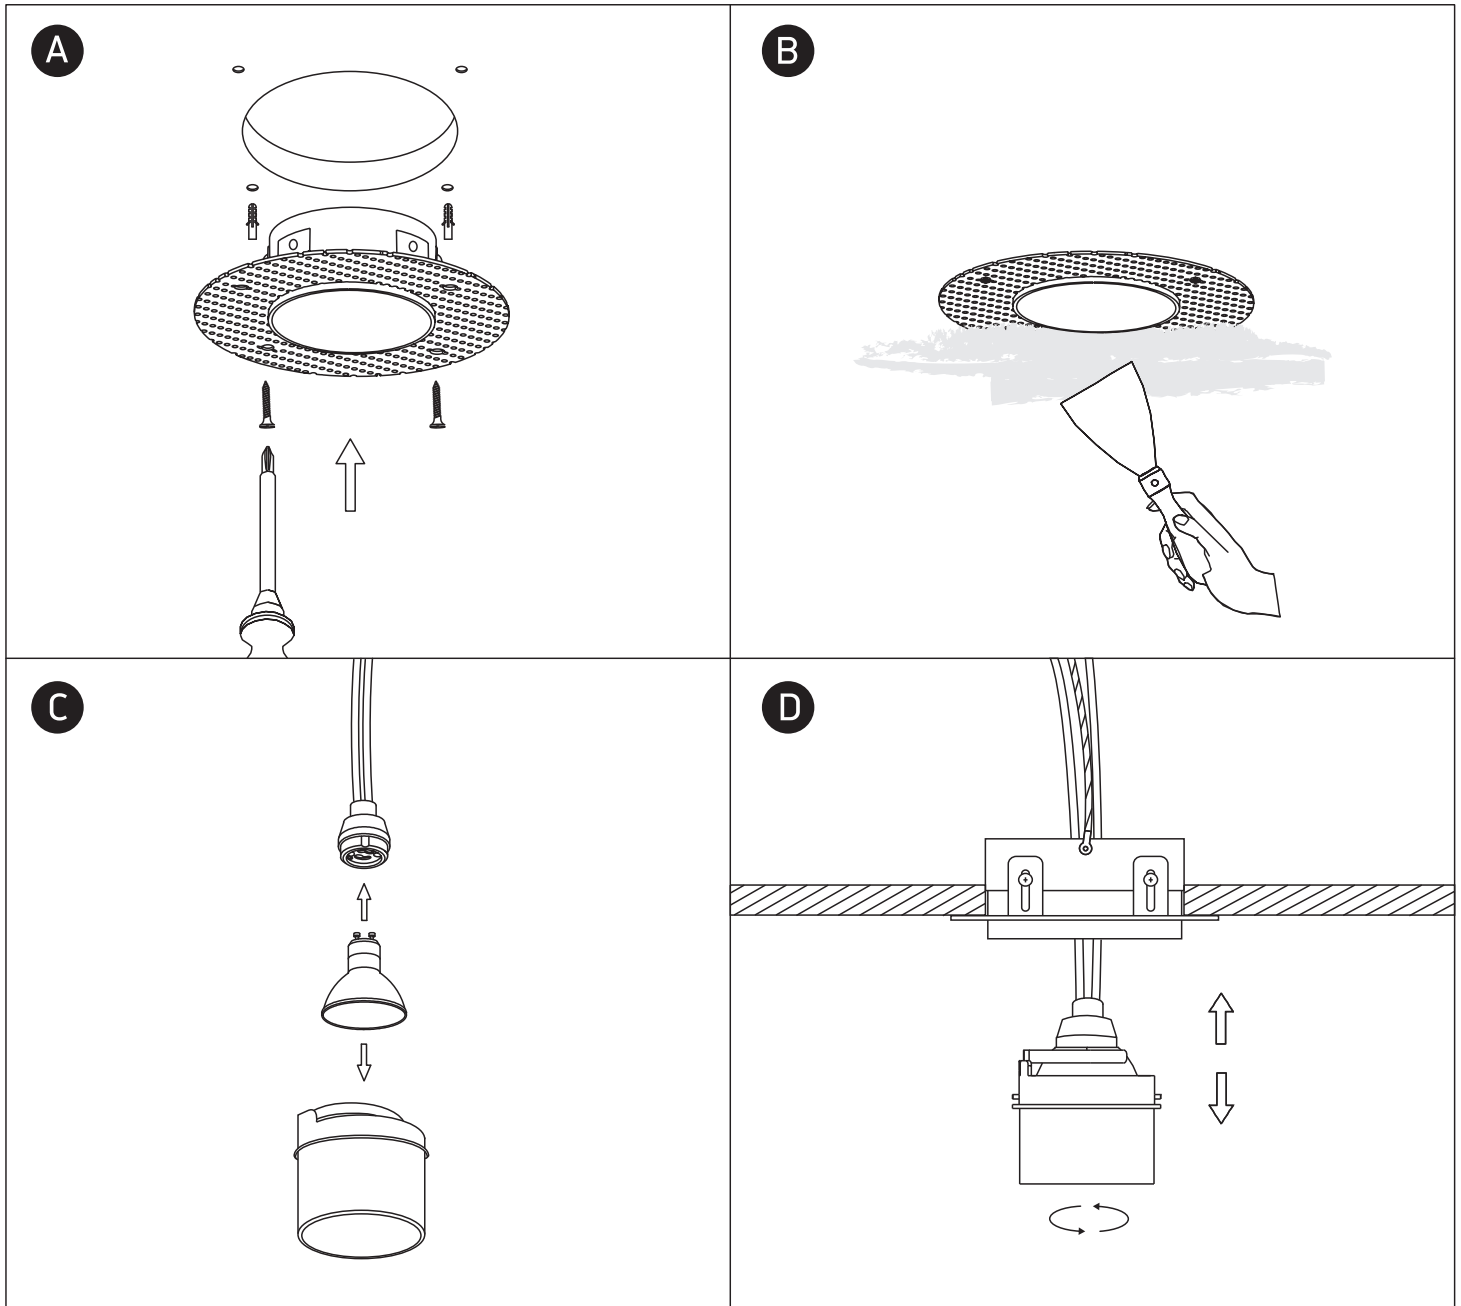

# INSTALLATION MANUAL

11105DTR

**ecolight**

**DARK LIGHT**

100-240V | MR16 | GU10 | 50W | IP20 | Trimless | Aluminium

**one**  
LIGHT