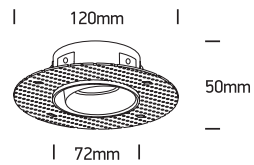

# INSTALLATION MANUAL

11105DTR

**ecolight**

**DARK LIGHT**

100-240V | MR16 | GU10 | 50W | IP20 | Trimless | Aluminium

**one**  
LIGHT