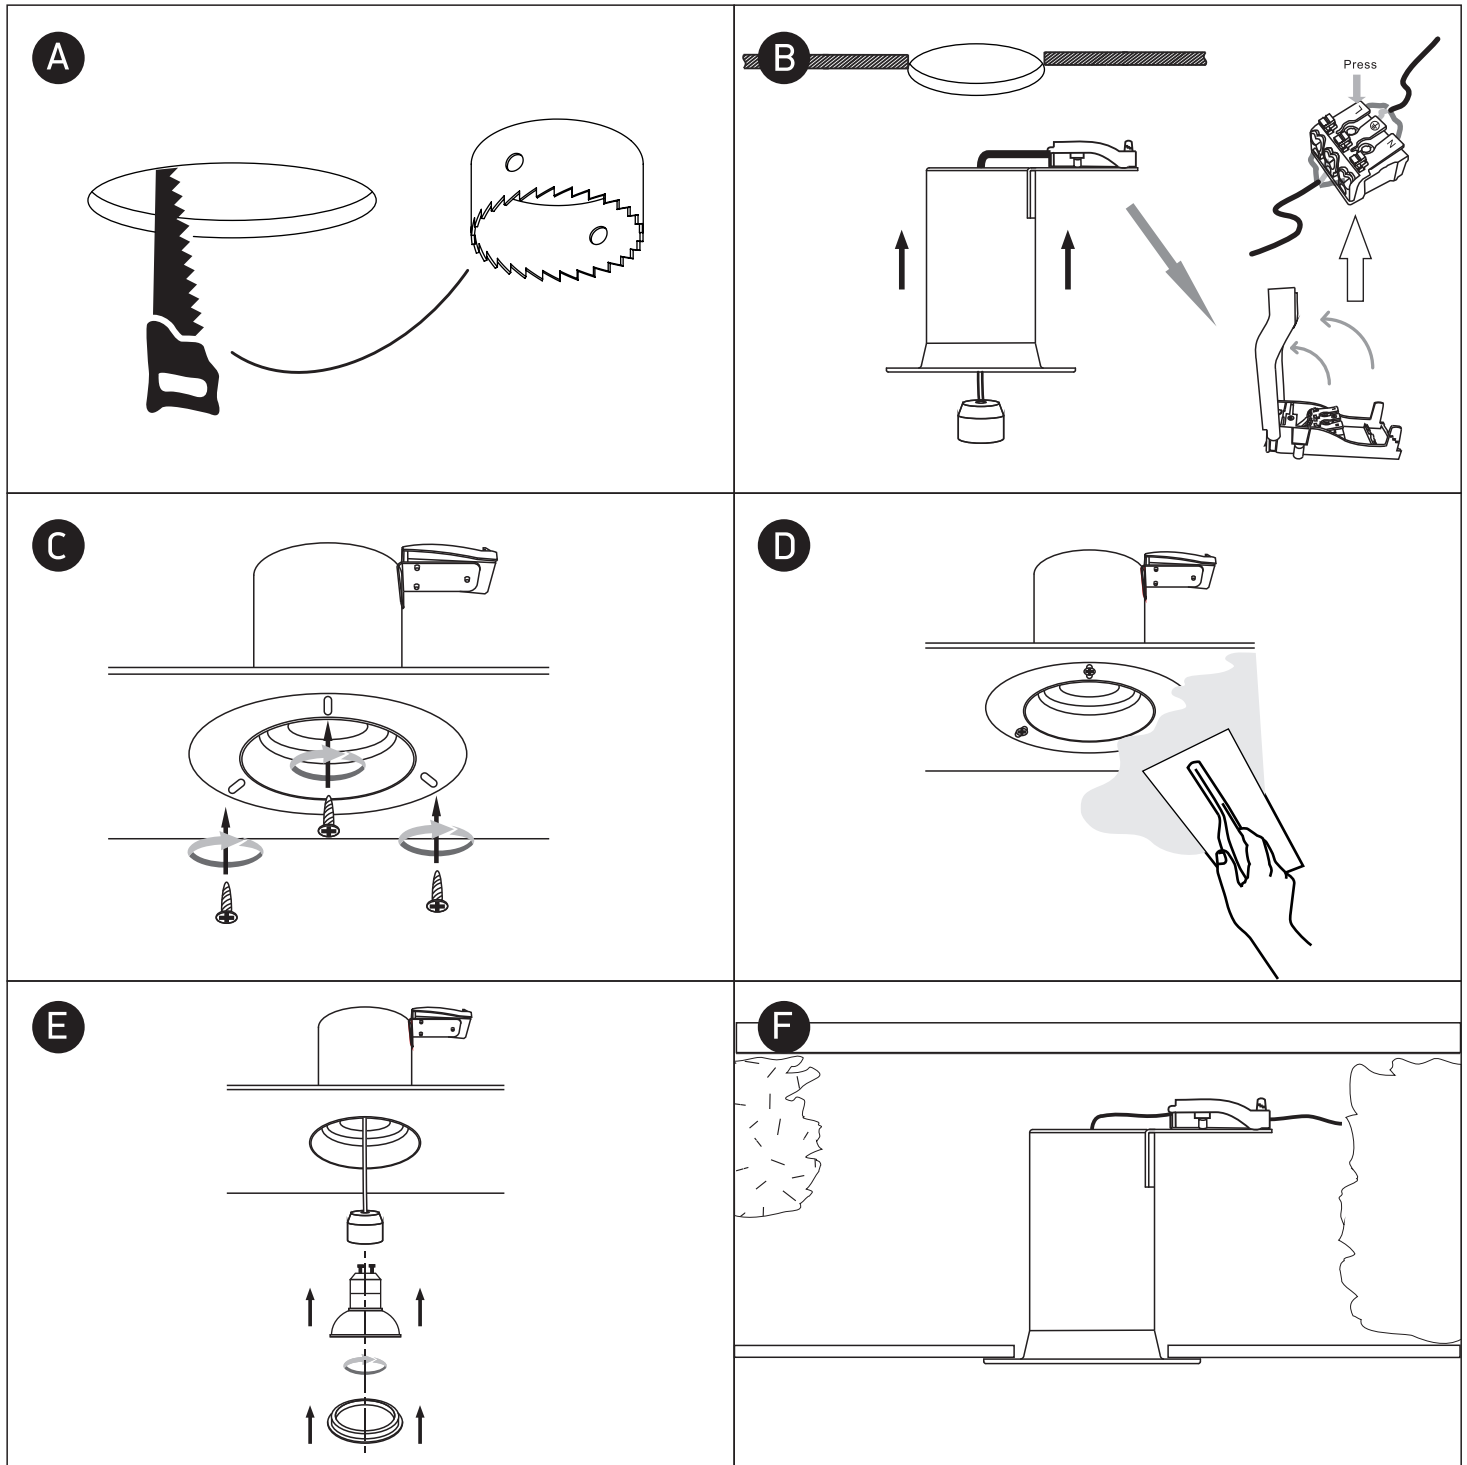

# INSTALLATION MANUAL

11105F

100-240V | MR16 | GU10 | 10W | IP20 | Trimless | Fire Rated | Die cast | Adjustable

## Warnings:

1. Make sure that the product is installed properly before connecting to electricity.
2. Do not cover the fitting.
3. Maintenance and installation should only be carried out by a professional electrician.