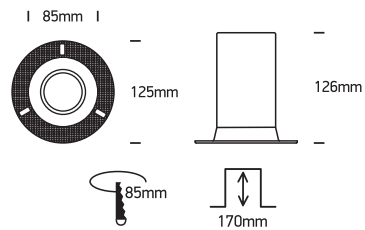

# INSTALLATION MANUAL

11105F

100-240V | MR16 | GU10 | 10W | IP20 | Trimless | Fire Rated | Die cast | Adjustable