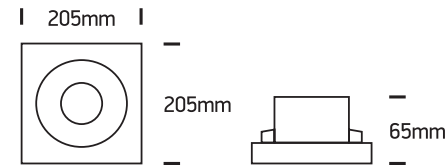

INSTALLATION MANUAL

11105GT5

100-240V | GU10 | 50W | IP20 | Gypsum | Adjustable

Warnings:

1. Make sure that the product is installed properly before connecting to electricity.
2. Do not cover the fitting.
3. Maintenance and installation should only be carried out by a professional electrician.