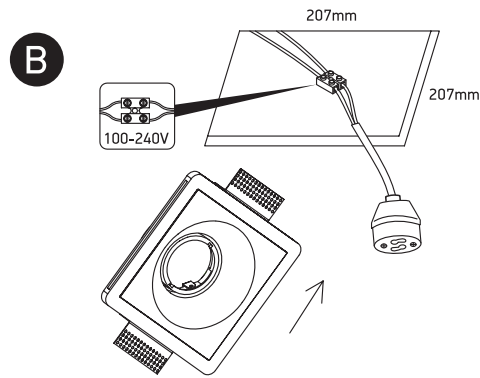

INSTALLATION MANUAL

11105GT5

100-240V | GU10 | 50W | IP20 | Gypsum | Adjustable

Warnings:

1. Make sure that the product is installed properly before connecting to electricity.
2. Do not cover the fitting.
3. Maintenance and installation should only be carried out by a professional electrician.