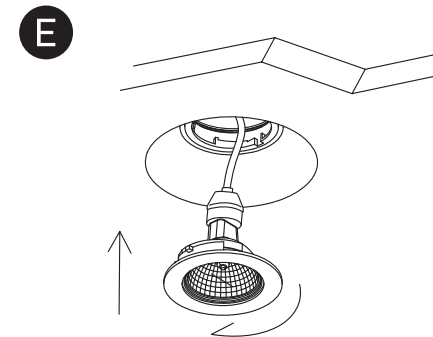

INSTALLATION MANUAL

11105GT5

100-240V | GU10 | 50W | IP20 | Gypsum | Adjustable

Warnings:

1. Make sure that the product is installed properly before connecting to electricity.
2. Do not cover the fitting.
3. Maintenance and installation should only be carried out by a professional electrician.