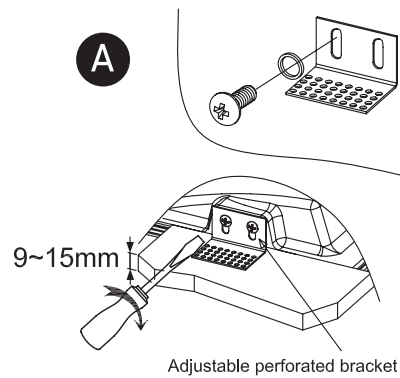

INSTALLATION MANUAL

11105GT5

100-240V | GU10 | 50W | IP20 | Gypsum | Adjustable

Warnings:

1. Make sure that the product is installed properly before connecting to electricity.
2. Do not cover the fitting.
3. Maintenance and installation should only be carried out by a professional electrician.