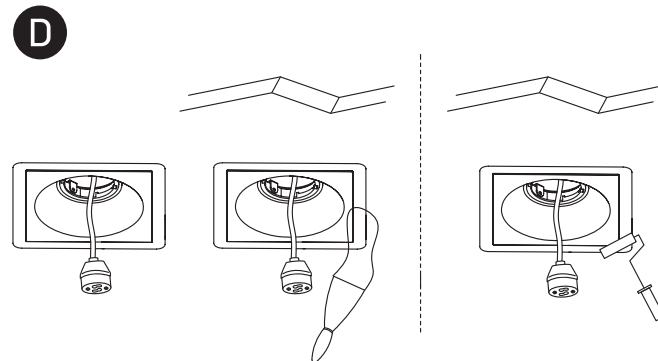

INSTALLATION MANUAL

11105GT5

100-240V | GU10 | 50W | IP20 | Gypsum | Adjustable

Warnings:

1. Make sure that the product is installed properly before connecting to electricity.
2. Do not cover the fitting.
3. Maintenance and installation should only be carried out by a professional electrician.