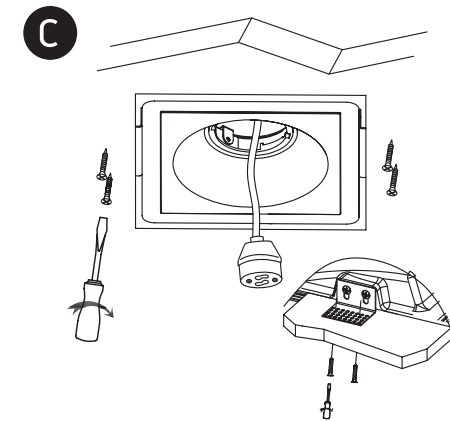

INSTALLATION MANUAL

11105GT5

100-240V | GU10 | 50W | IP20 | Gypsum | Adjustable

Warnings:

1. Make sure that the product is installed properly before connecting to electricity.
2. Do not cover the fitting.
3. Maintenance and installation should only be carried out by a professional electrician.