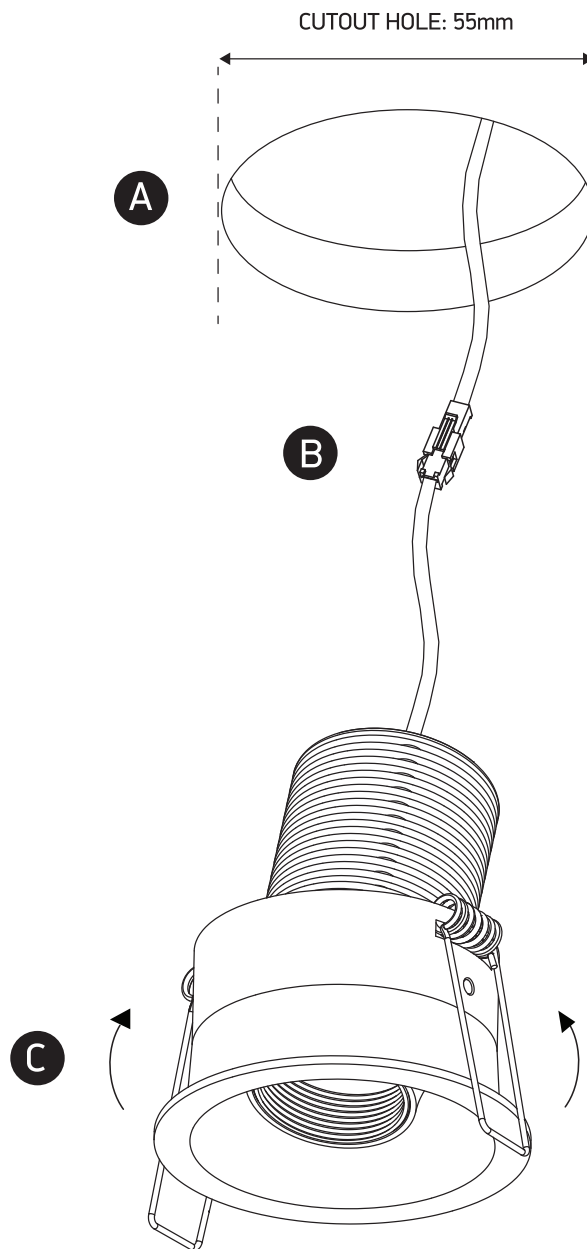

INSTALLATION MANUAL

11106M

ecolight

90 CRI

350mA | COB LED | 6W | IP20 | Die cast | Adjustable
Requires 350mA driver.

63mm

78mm

one
LIGHT