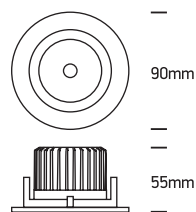

# INSTALLATION MANUAL

11107B

ecodownlight

230V | 7W | IP20 | Die cast | Adjustable

Complete with driver.

80 CRI

one  
LIGHT