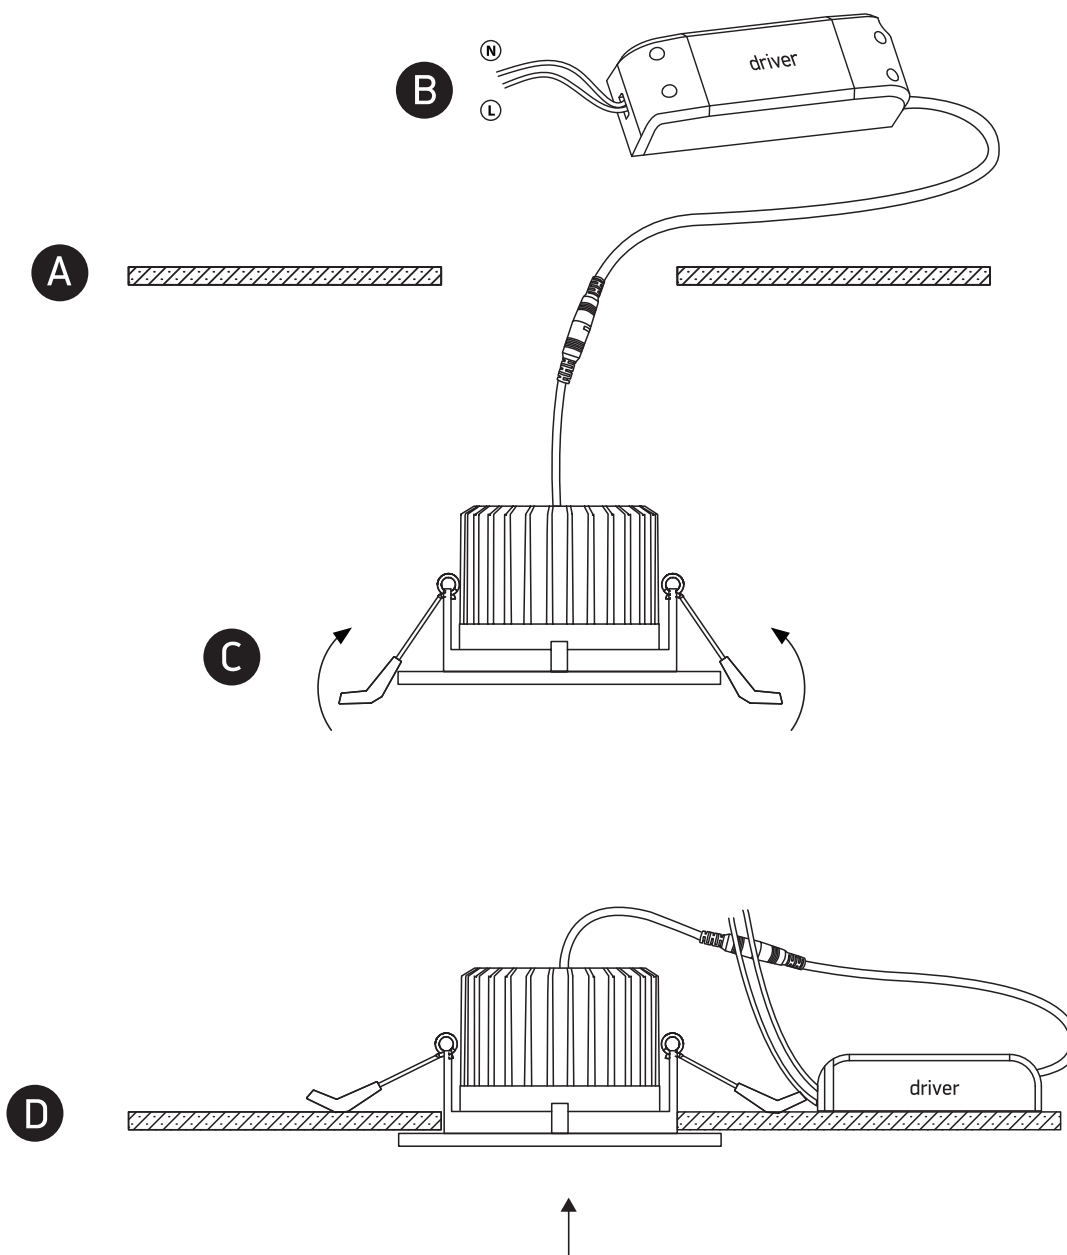

# INSTALLATION MANUAL

11107B

ecodownlight

230V | 7W | IP20 | Die cast | Adjustable

Complete with driver.

80 CRI

one  
LIGHT

## Warnings:

1. Make sure that the product is installed properly before connecting to electricity.
2. Do not cover the fitting.
3. Maintenance and installation should only be carried out by a professional electrician.