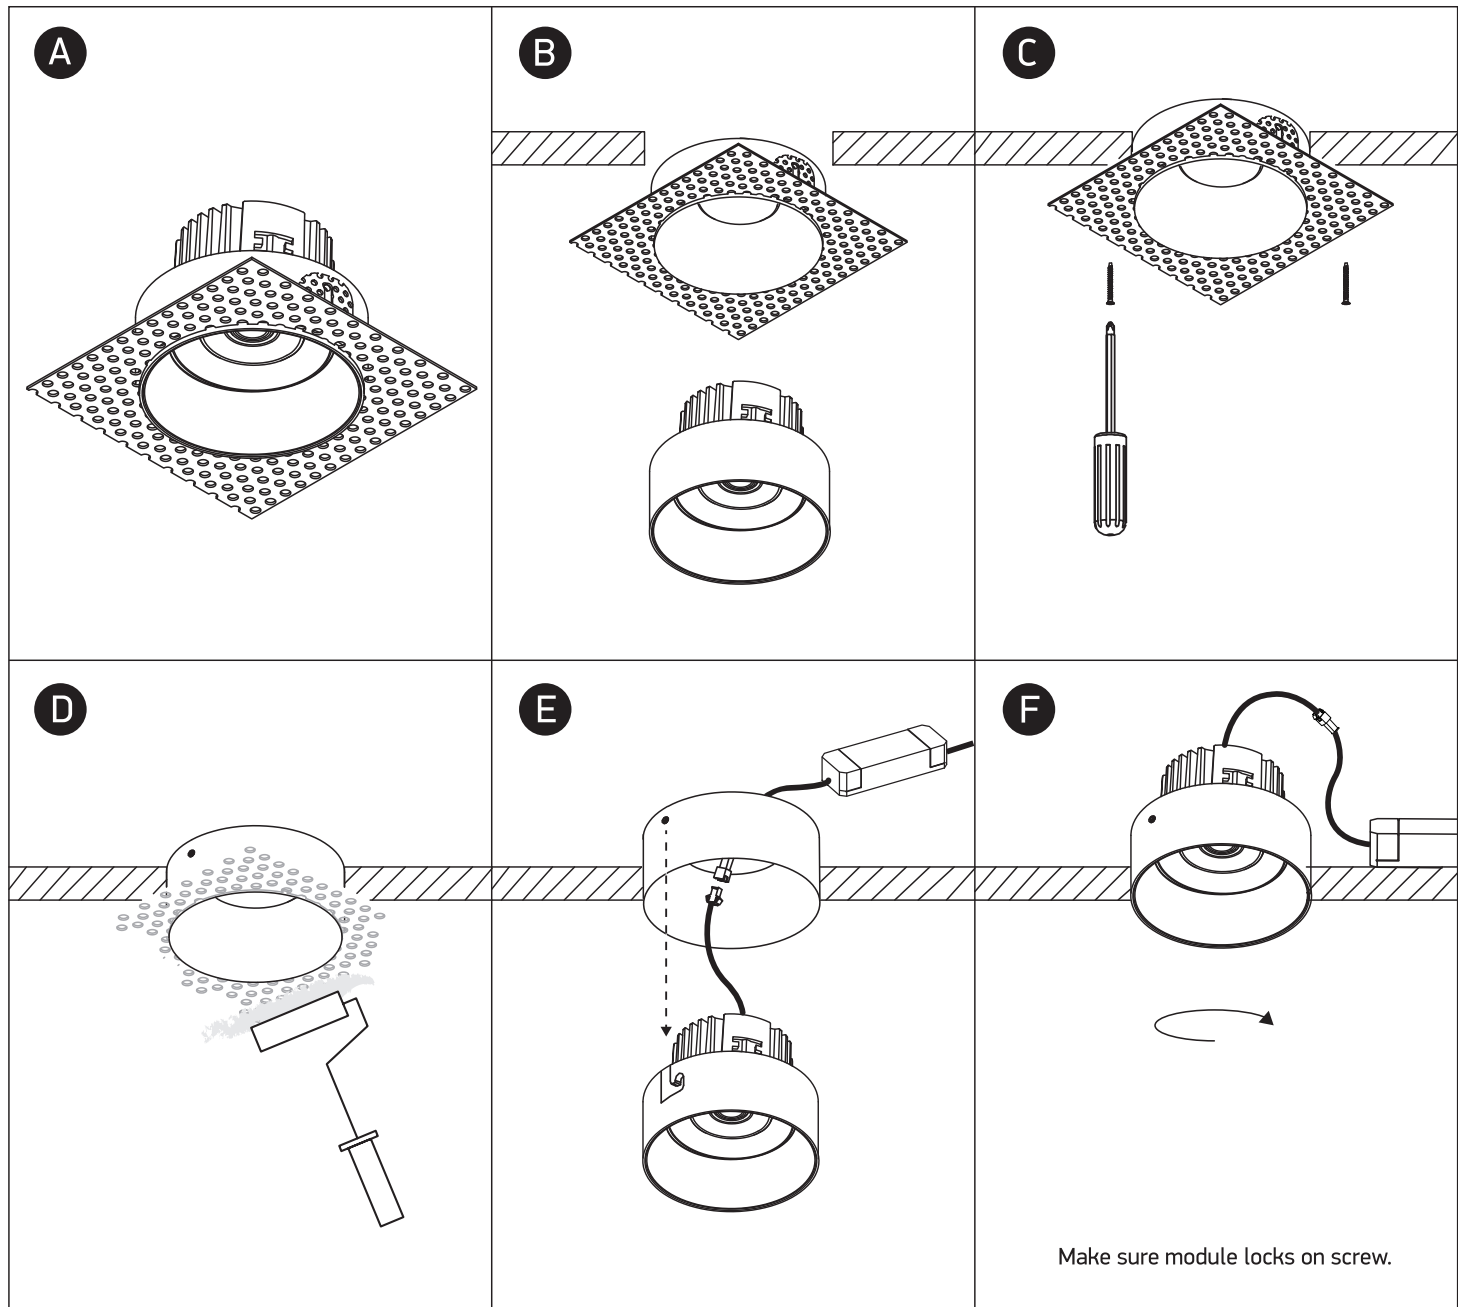

INSTALLATION MANUAL

11107BT

ecolight

DARK LIGHT

700mA | COB LED | 7W | IP54 | Die cast | Adjustable
Requires 700mA driver.

90 CRI

Ø 82mm

120x120mm

80mm

96mm

105mm

40cm

one
LIGHT

Warnings:

1. Make sure that the product is installed properly before connecting to electricity.
2. Do not cover the fitting.
3. Maintenance and installation should only be carried out by a professional electrician.