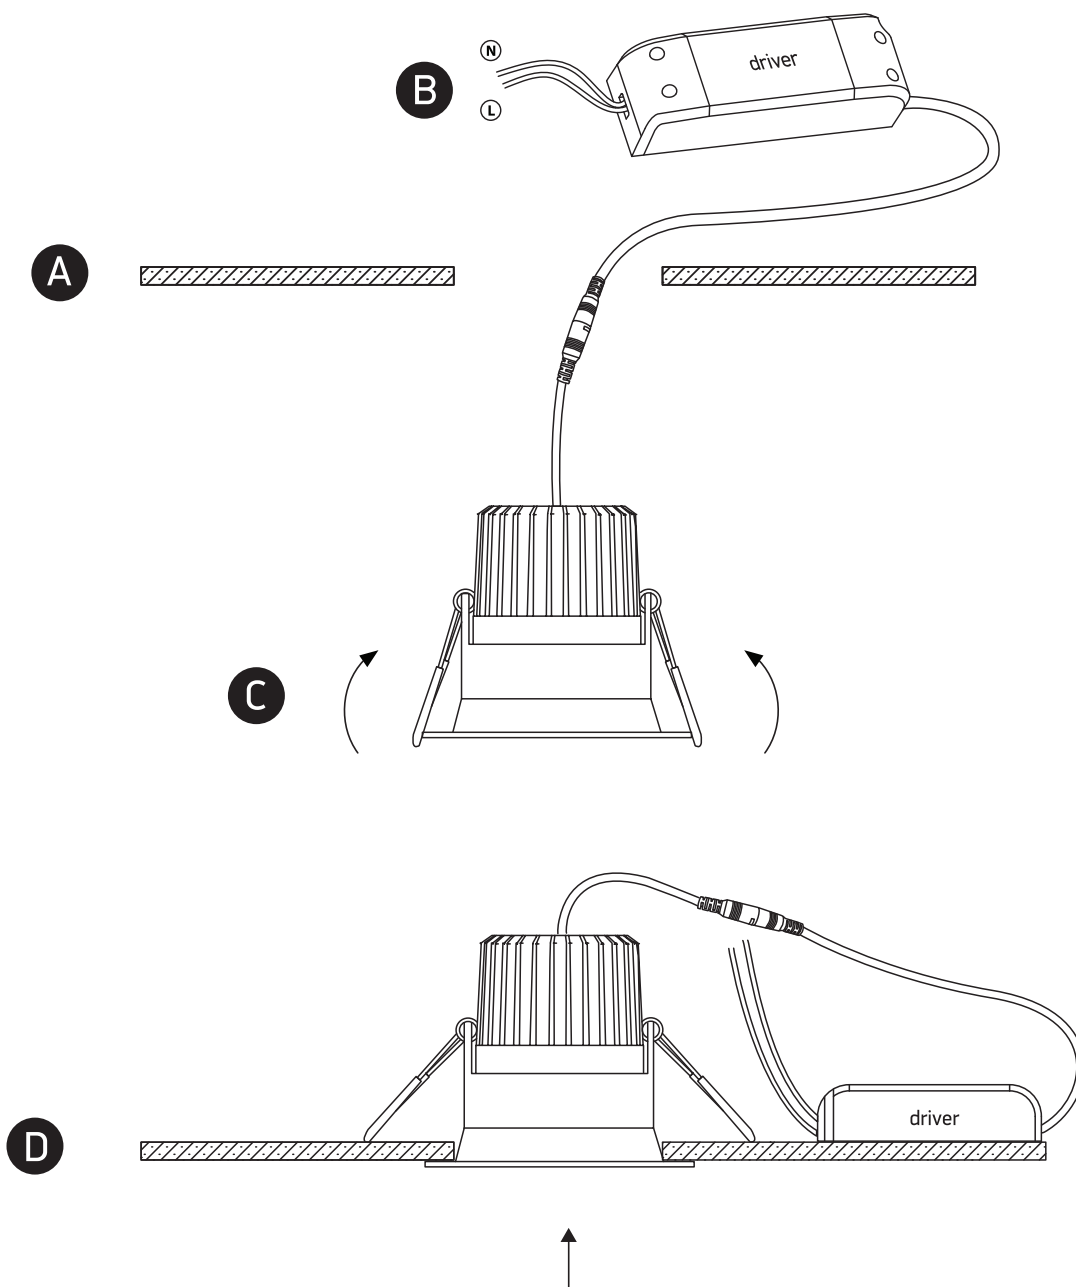

INSTALLATION MANUAL

11107FD

ecolight

230V | 7W | IP20 | Die cast | Adjustable

Complete with driver.

80 CRI

one
LIGHT

Warnings:

1. Make sure that the product is installed properly before connecting to electricity.
2. Do not cover the fitting.
3. Maintenance and installation should only be carried out by a professional electrician.