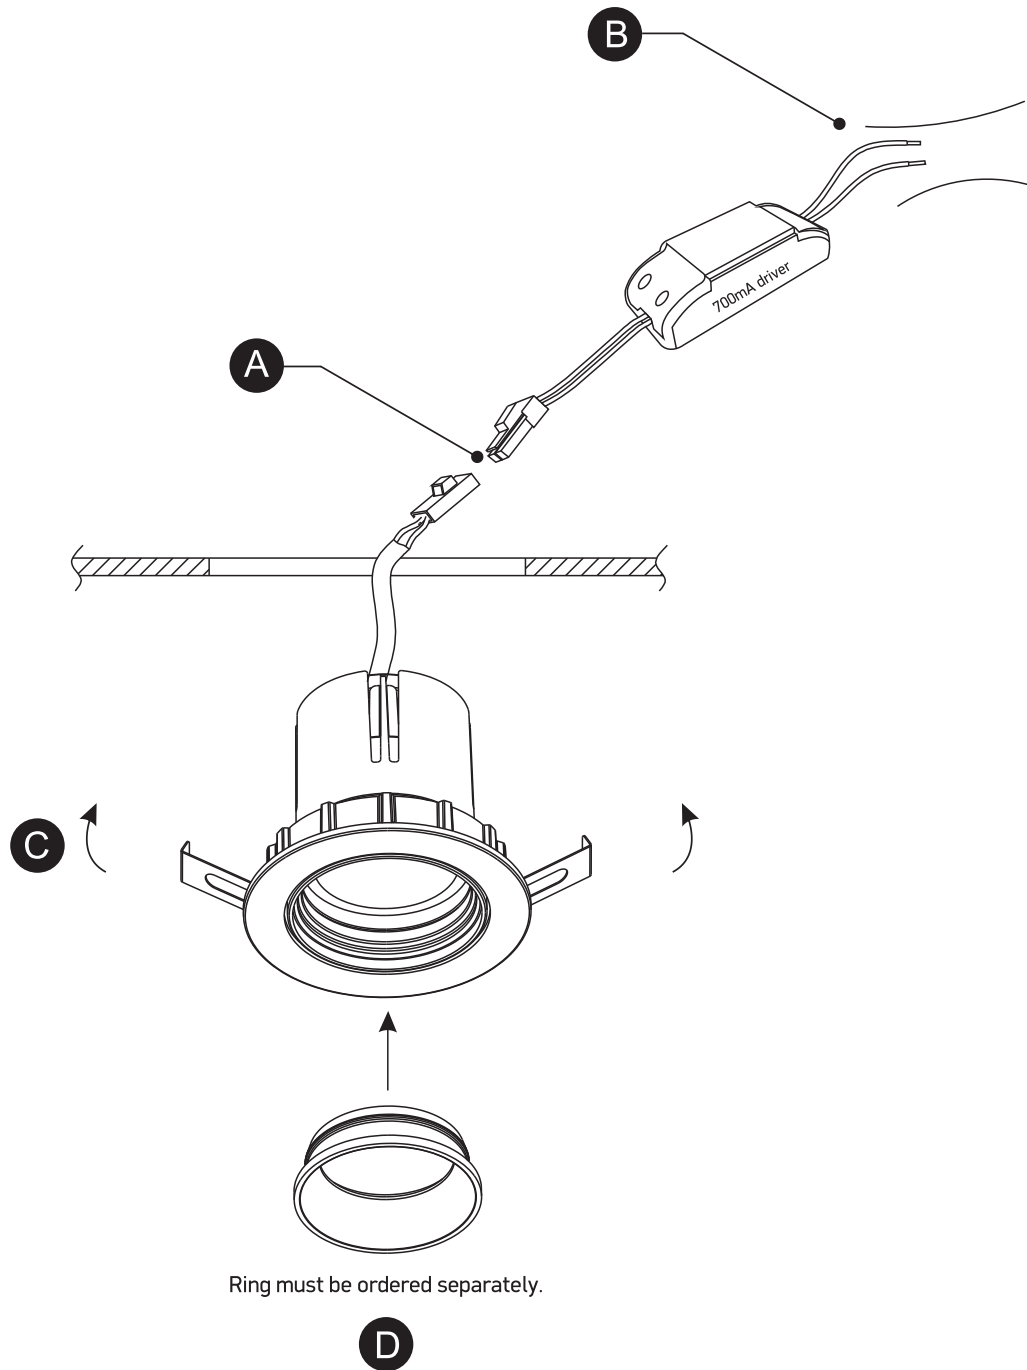

INSTALLATION MANUAL

11107K

ecolight

700mA | 7W | IP20 | Aluminium | Adjustable
Requires 700mA driver / Ring must be ordered separately.

80
CRI

one
LIGHT

Warnings:

1. Make sure that the product is installed properly before connecting to electricity.
2. Do not cover the fitting.
3. Maintenance and installation should only be carried out by a professional electrician.