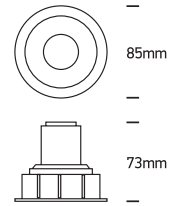

INSTALLATION MANUAL

11107K

ecolight

700mA | 7W | IP20 | Aluminium | Adjustable
Requires 700mA driver / Ring must be ordered separately.

80
CRI

one
LIGHT

Warnings:

1. Make sure that the product is installed properly before connecting to electricity.
2. Do not cover the fitting.
3. Maintenance and installation should only be carried out by a professional electrician.