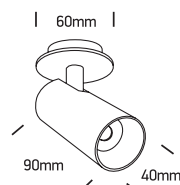

INSTALLATION MANUAL

11107RA

ecodownlight

700mA | 7W | IP20 | Aluminium | Adjustable

Requires 700mA driver.

90
CRI

one
LIGHT

Warnings: