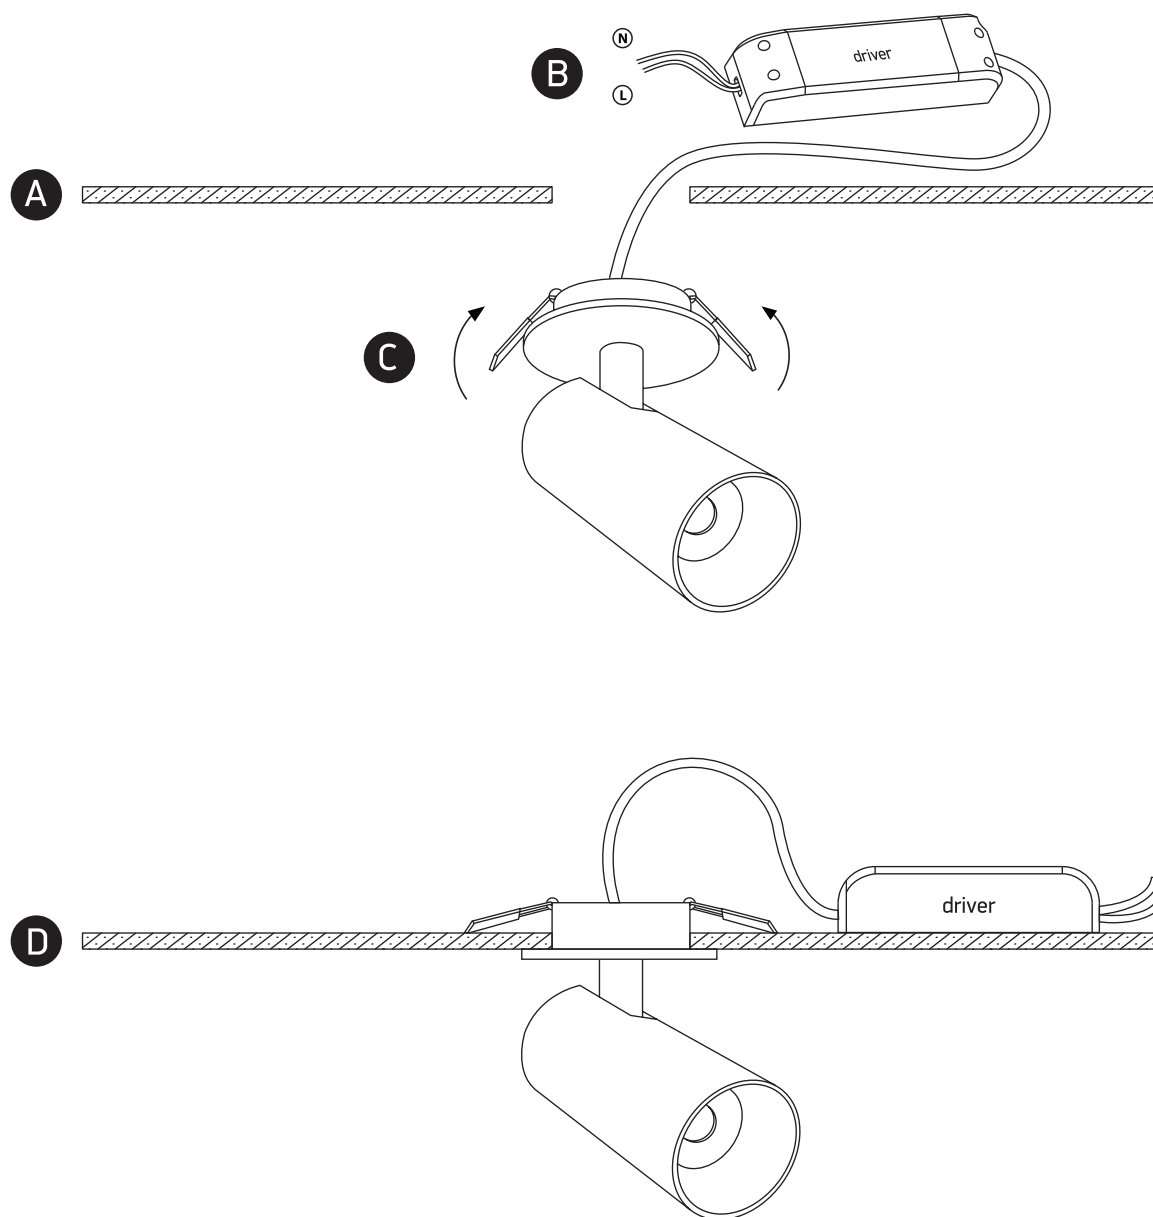

INSTALLATION MANUAL

11107RA

ecodownlight

700mA | 7W | IP20 | Aluminium | Adjustable

Requires 700mA driver.

90
CRI

one
LIGHT

Warnings:

1. Make sure that the product is installed properly before connecting to electricity.
2. Do not cover the fitting.
3. Maintenance and installation should only be carried out by a professional electrician.