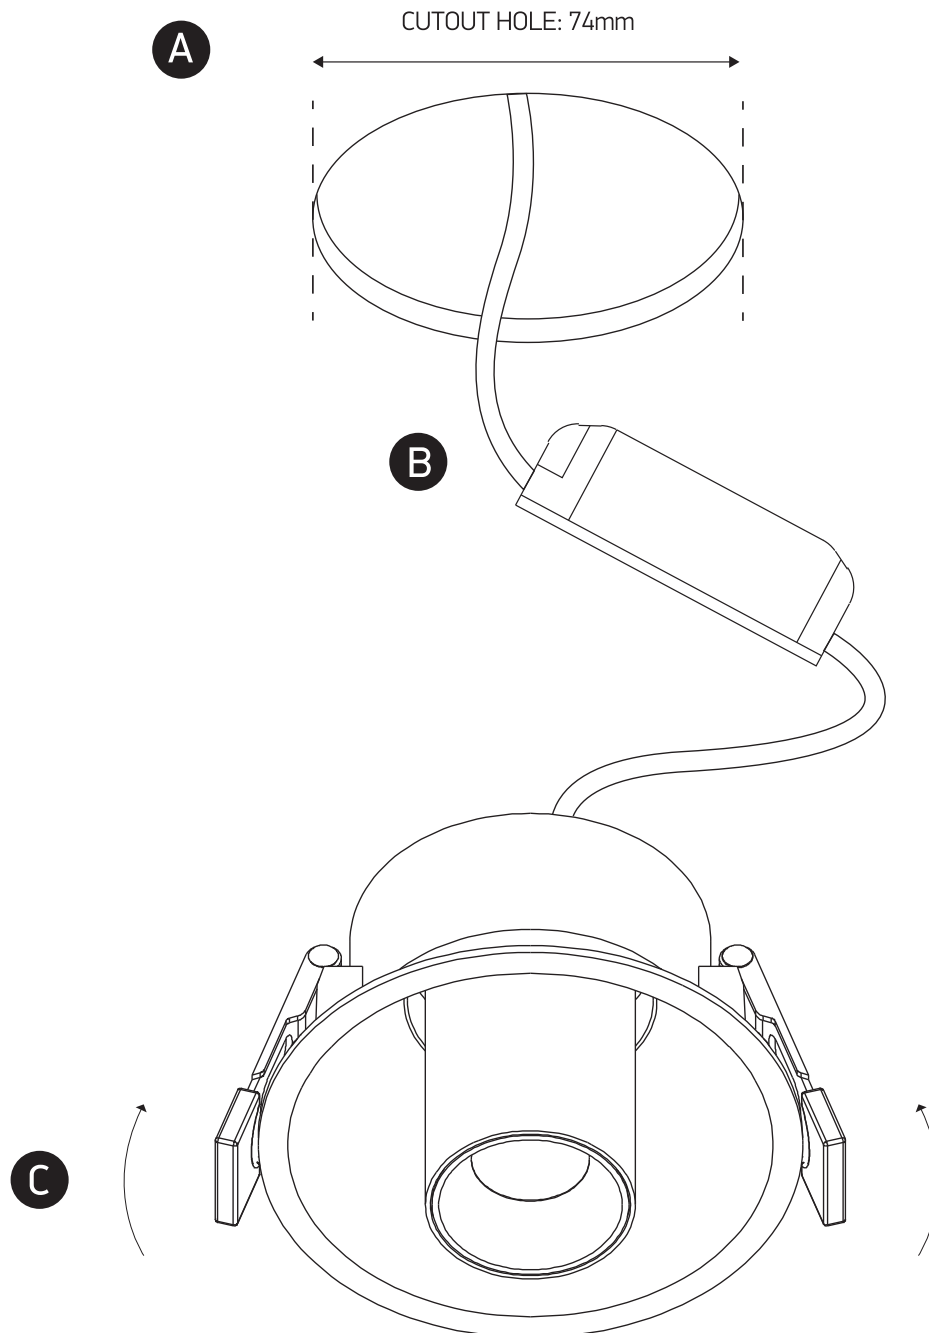

INSTALLATION MANUAL

11107T

LED
BUILT IN

DARK
LIGHT

ADJUSTABLE

90
CRI

230V | COB LED | 7W | IP20 | Aluminium
Complete with 160mA driver.

one
LIGHT