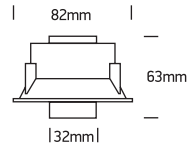

INSTALLATION MANUAL

11107T

LED
BUILT IN

DARK
LIGHT

ADJUSTABLE

90
CRI

230V | COB LED | 7W | IP20 | Aluminium
Complete with 160mA driver.

one
LIGHT