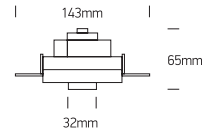

INSTALLATION MANUAL

11107TTR

230V | COB LED | 7W | IP20 | Trimless | Aluminium
Complete with 160mA driver.

Warnings:

1. Make sure that the product is installed properly before connecting to electricity.
2. Do not cover the fitting.
3. Maintenance and installation should only be carried out by a professional electrician.