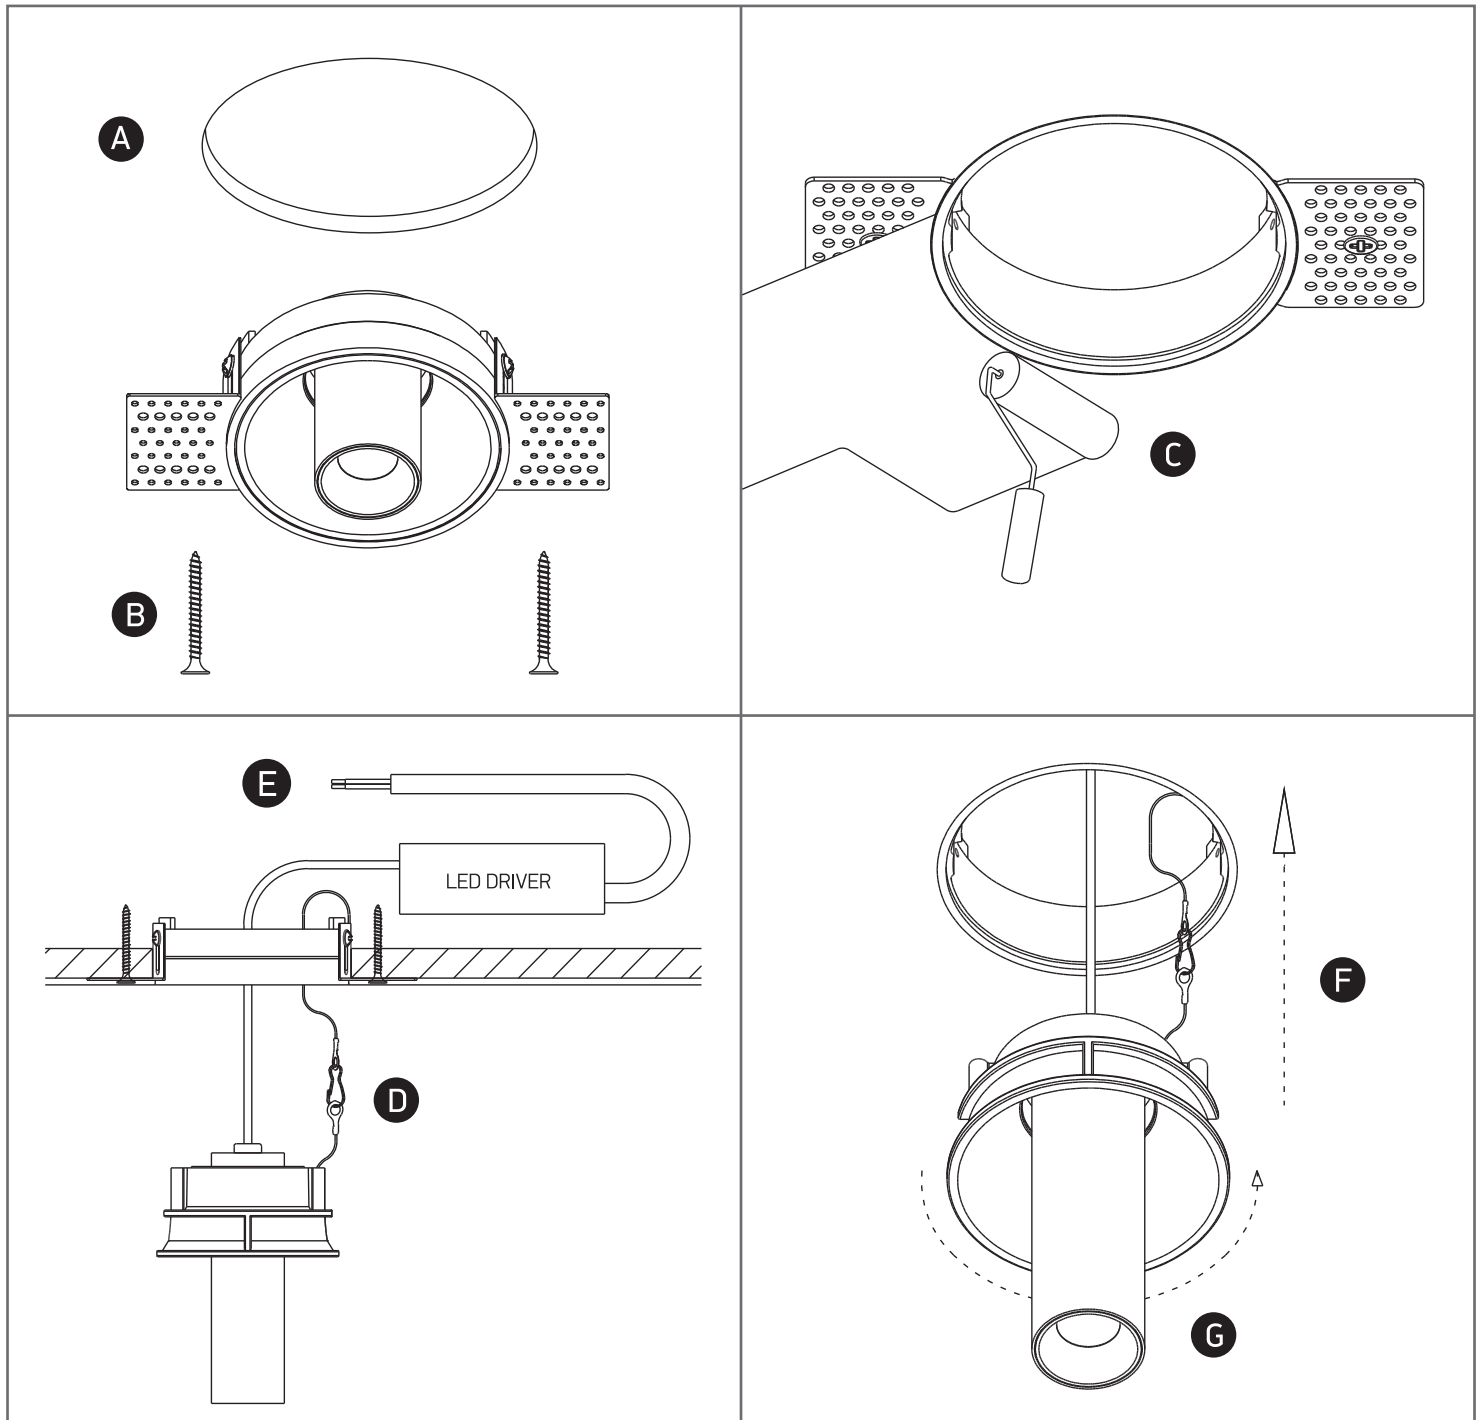

INSTALLATION MANUAL

11107TTR

230V | COB LED | 7W | IP20 | Trimless | Aluminium
Complete with 160mA driver.

Warnings:

1. Make sure that the product is installed properly before connecting to electricity.
2. Do not cover the fitting.
3. Maintenance and installation should only be carried out by a professional electrician.