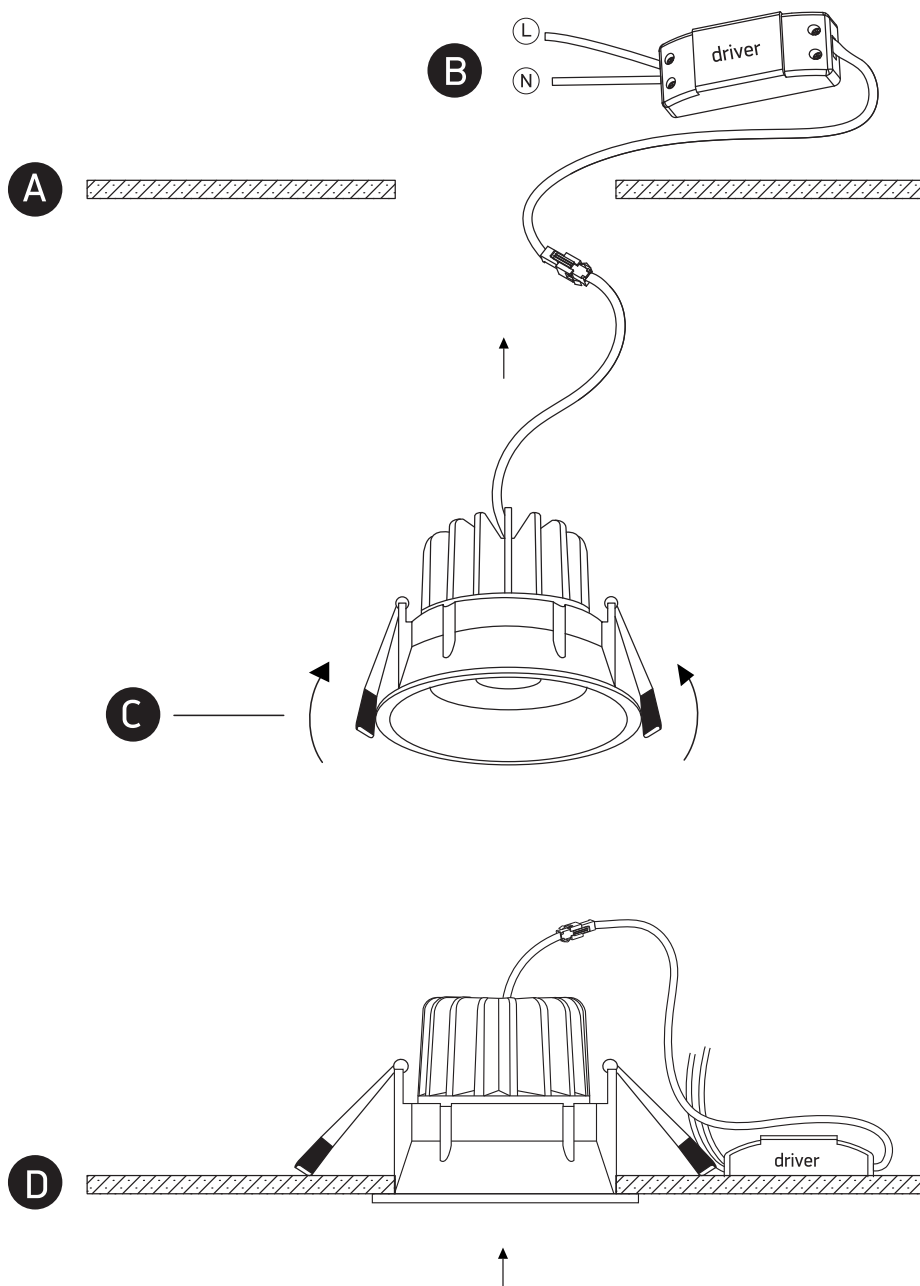

INSTALLATION MANUAL

11107WD

ecolight

90
CRI

700mA | COB LED | 7W | IP54 | Die cast | Adjustable

Requires 700mA driver.

90mm

83mm

83mm

100mm

40cm

one
LIGHT

Warnings:

1. Make sure that the product is installed properly before connecting to electricity.
2. Do not cover the fitting.
3. Maintenance and installation should only be carried out by a professional electrician.