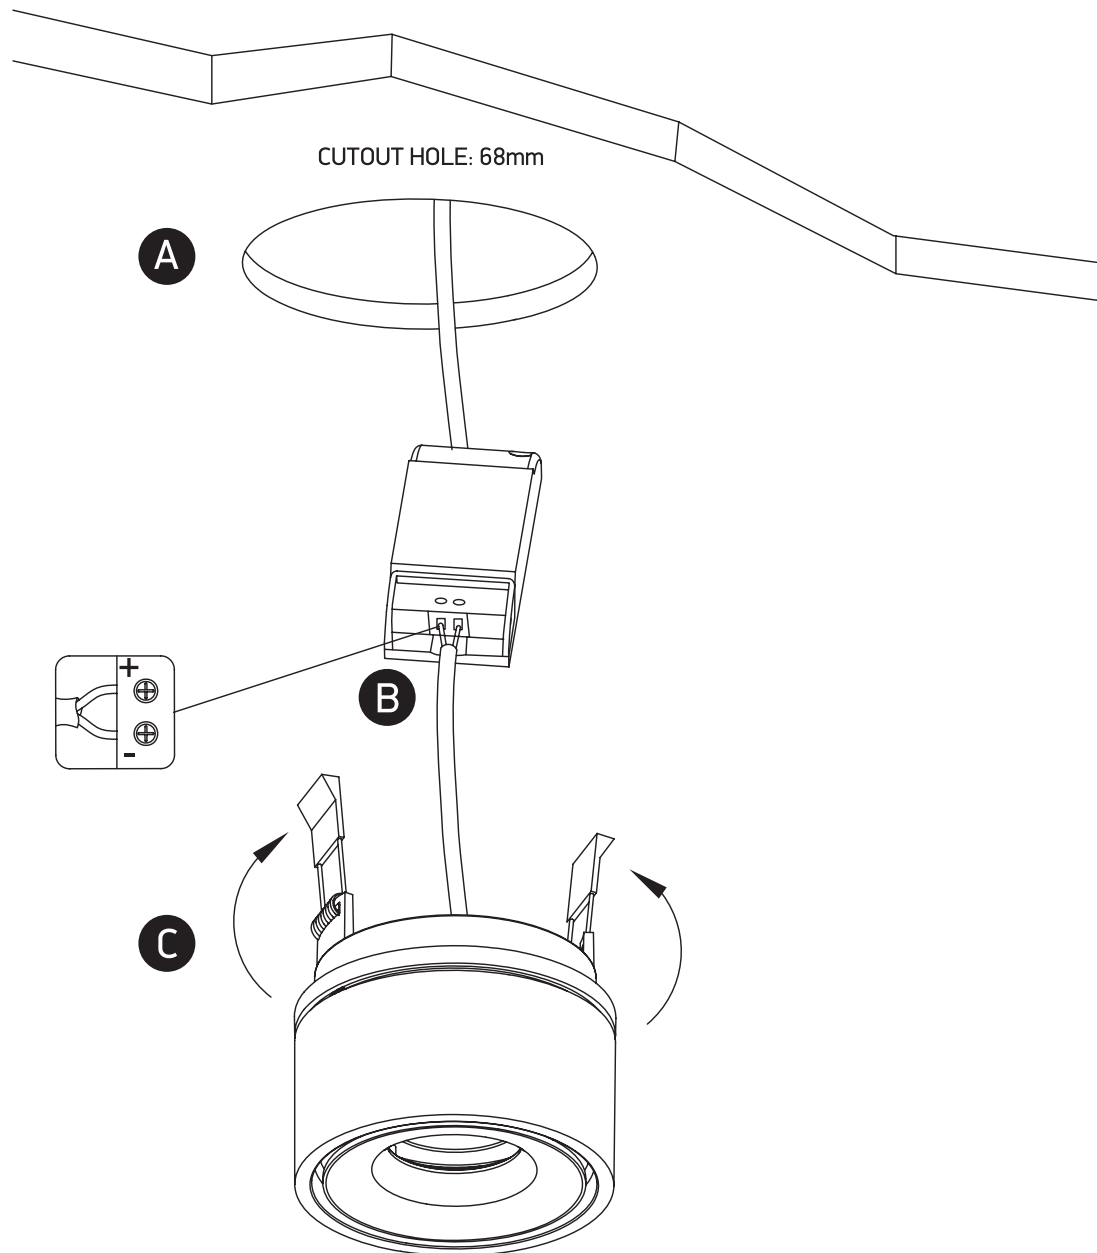

# INSTALLATION MANUAL

11108LA

**ecolight**

78mm

40mm |

**one**  
LIGHT

230V | 8W | IP20 | Aluminium | Adjustable  
Complete with 200mA driver.

80  
CRI

## Warnings:

1. Make sure that the product is installed properly before connecting to electricity.
2. Do not cover the fitting.
3. Maintenance and installation should only be carried out by a professional electrician.