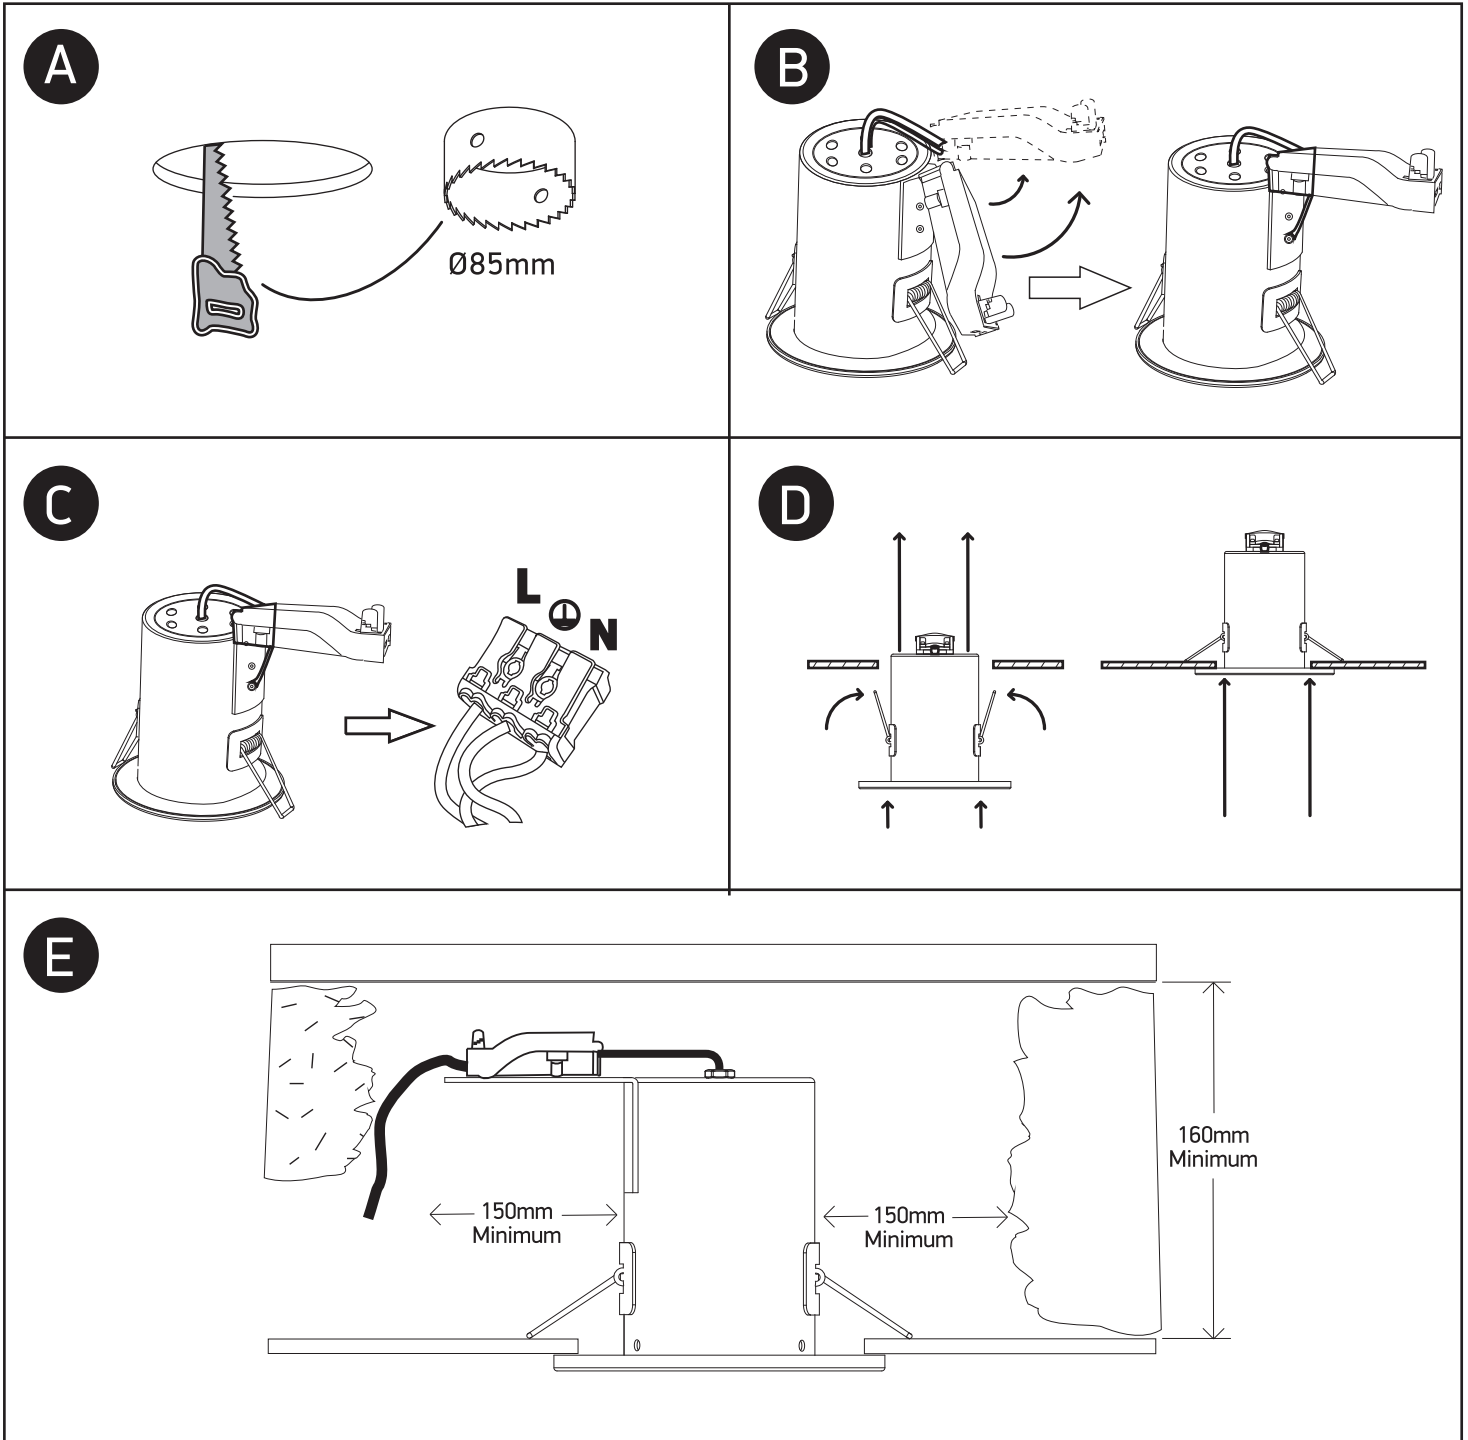

INSTALLATION MANUAL

11109FA

100-240V | 50W | MR16 | GU10 | IP20 | Fire rated | Die cast

one
LIGHT

Warnings:

1. Make sure that the product is installed properly before connecting to electricity.
2. Do not cover the fitting.
3. Maintenance and installation should only be carried out by a professional electrician.