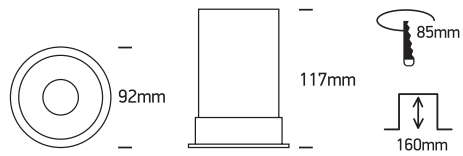

INSTALLATION MANUAL

11109FA

100-240V | 50W | MR16 | GU10 | IP20 | Fire rated | Die cast

one
LIGHT

Warnings:

1. Make sure that the product is installed properly before connecting to electricity.
2. Do not cover the fitting.
3. Maintenance and installation should only be carried out by a professional electrician.