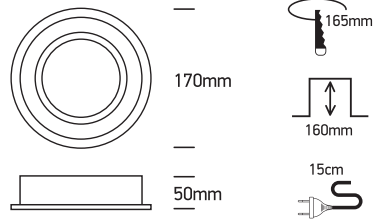

# INSTALLATION MANUAL

11110N

100-240V | R111 | GU10 | 75W | IP20 | Aluminium | Adjustable