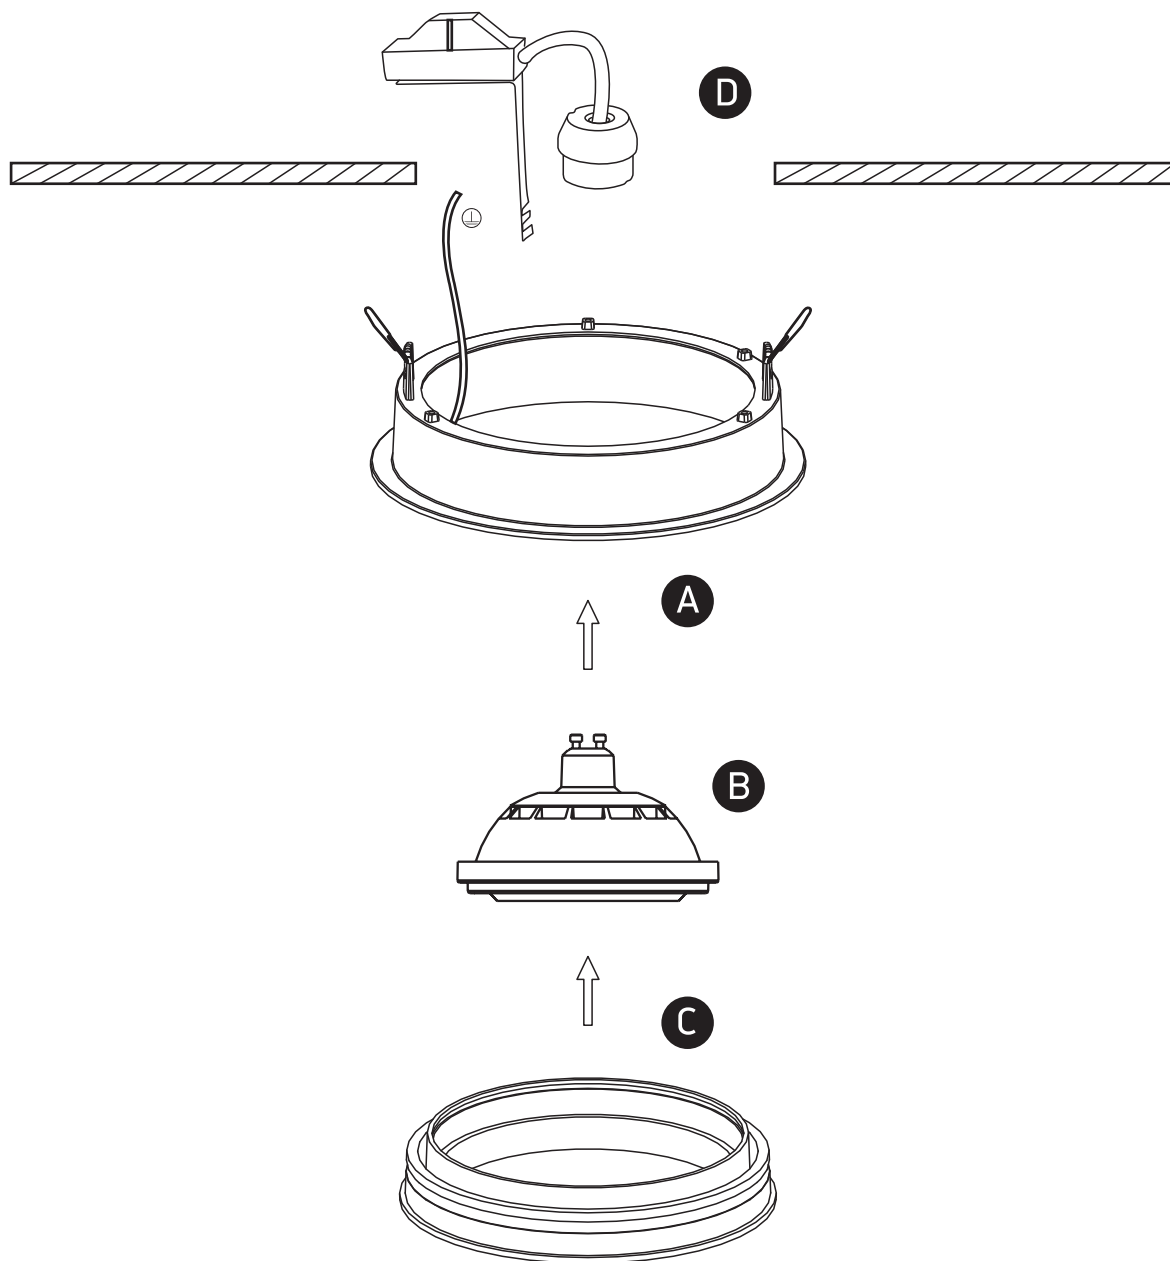

# INSTALLATION MANUAL

11110N

100-240V | R111 | GU10 | 75W | IP20 | Aluminium | Adjustable

## Warnings:

1. Make sure that the product is installed properly before connecting to electricity.
2. Do not cover the fitting.
3. Maintenance and installation should only be carried out by a professional electrician.