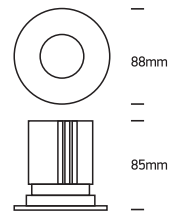

INSTALLATION MANUAL

11112

ecolight

700mA | COB LED | 12W | IP20 | Die cast | Adjustable
Requires 700mA driver.

90
CRI

one
LIGHT

Warnings:

1. Make sure that the product is installed properly before connecting to electricity.
2. Do not cover the fitting.
3. Maintenance and installation should only be carried out by a professional electrician.