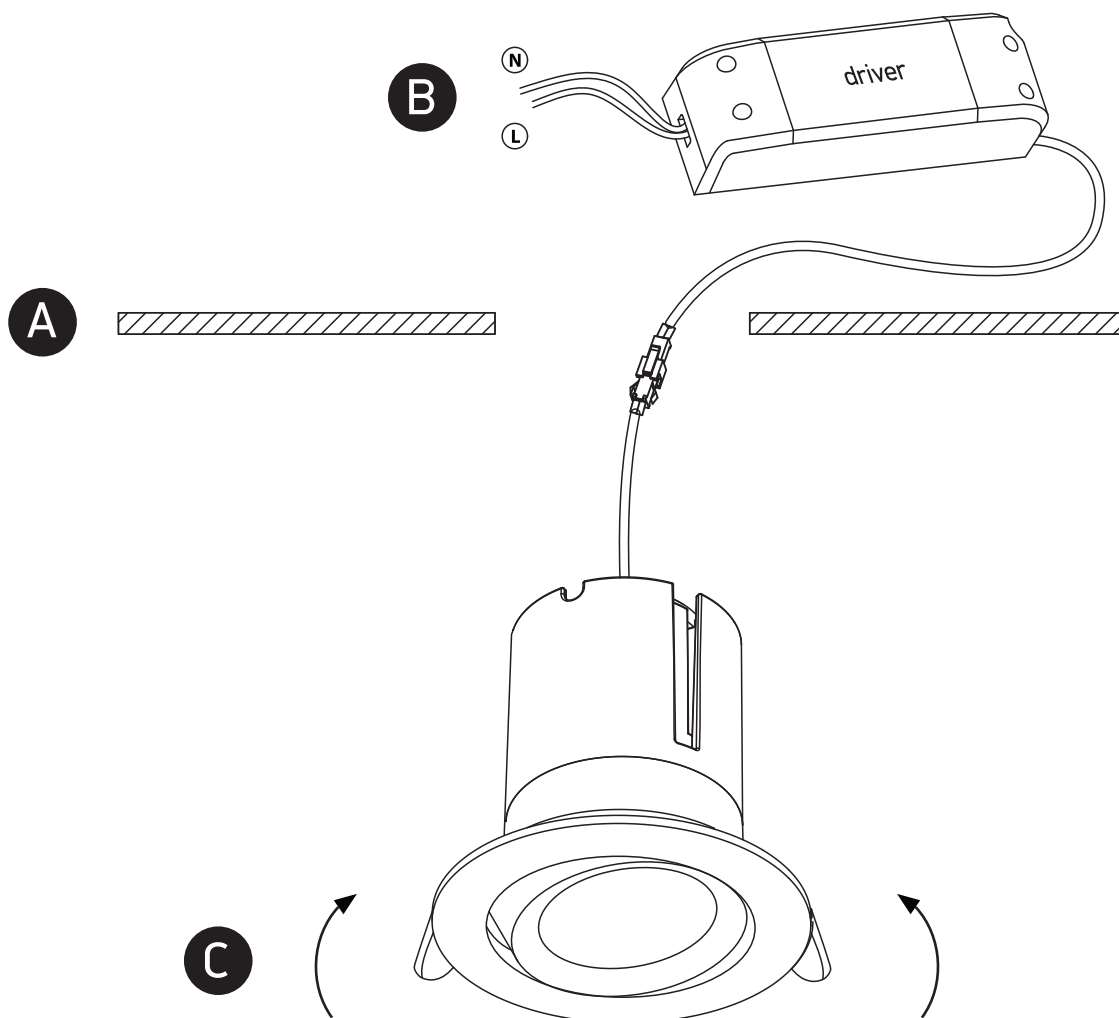

INSTALLATION MANUAL

11112

ecolight

700mA | COB LED | 12W | IP20 | Die cast | Adjustable
Requires 700mA driver.

90
CRI

one
LIGHT

Warnings:

1. Make sure that the product is installed properly before connecting to electricity.
2. Do not cover the fitting.
3. Maintenance and installation should only be carried out by a professional electrician.