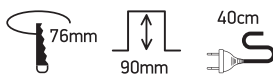

INSTALLATION MANUAL

11112

ecolight

700mA | COB LED | 12W | IP20 | Die cast | Adjustable
Requires 700mA driver.

90
CRI

one
LIGHT

Warnings:

1. Make sure that the product is installed properly before connecting to electricity.
2. Do not cover the fitting.
3. Maintenance and installation should only be carried out by a professional electrician.