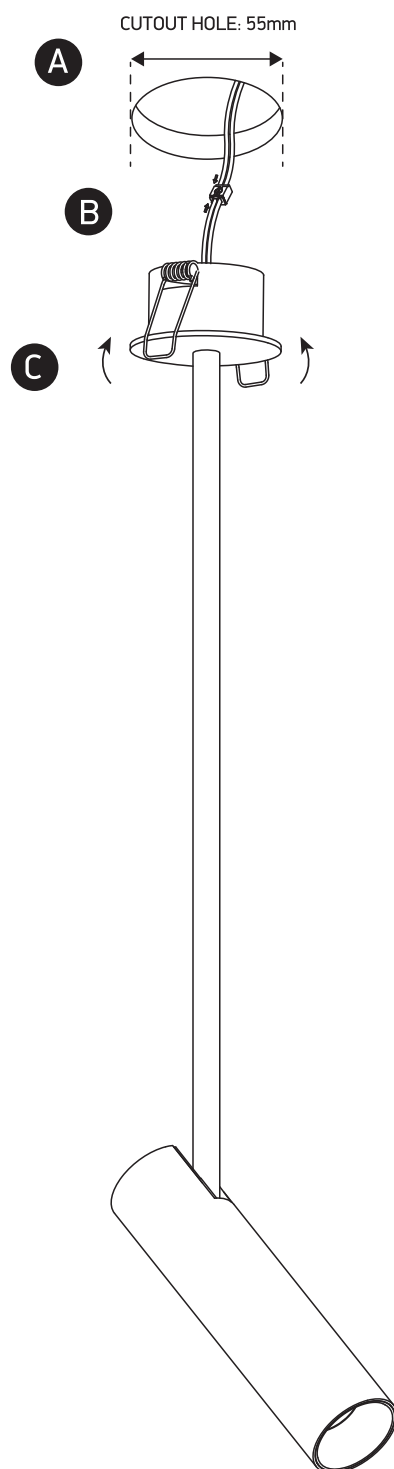

# INSTALLATION MANUAL

11112RB

**ecolight**

350mA | 12W | IP20 | Aluminium | Adjustable  
Requires 350mA driver.

90  
CRI

**one**  
LIGHT