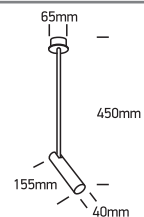

# INSTALLATION MANUAL

11112RB

**ecolight**

350mA | 12W | IP20 | Aluminium | Adjustable  
Requires 350mA driver.

90  
CRI

**one**  
LIGHT