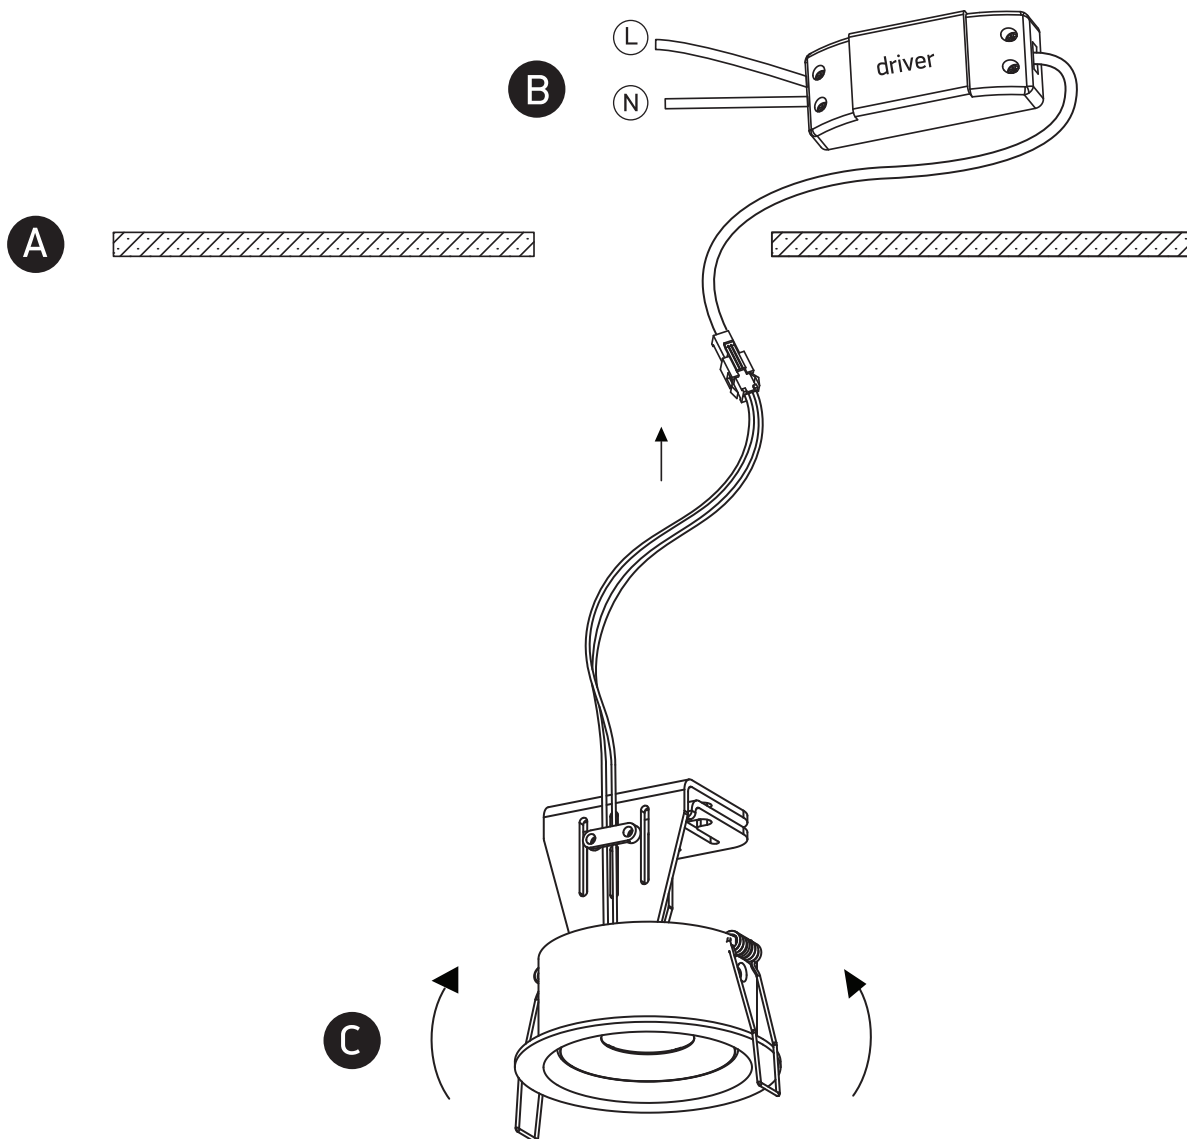

INSTALLATION MANUAL

11113E

ecolight

90mm

93mm

350mA | 12W | IP20 | Aluminium | Adjustable
Requires 350mA driver.

90
CRI

one
LIGHT

Warnings:

1. Make sure that the product is installed properly before connecting to electricity.
2. Do not cover the fitting.
3. Maintenance and installation should only be carried out by a professional electrician.