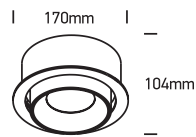

# INSTALLATION MANUAL

11125R

ecodownlight

80 CRI

700mA | 25W | IP20 | Aluminium | Adjustable

Requires 700mA driver