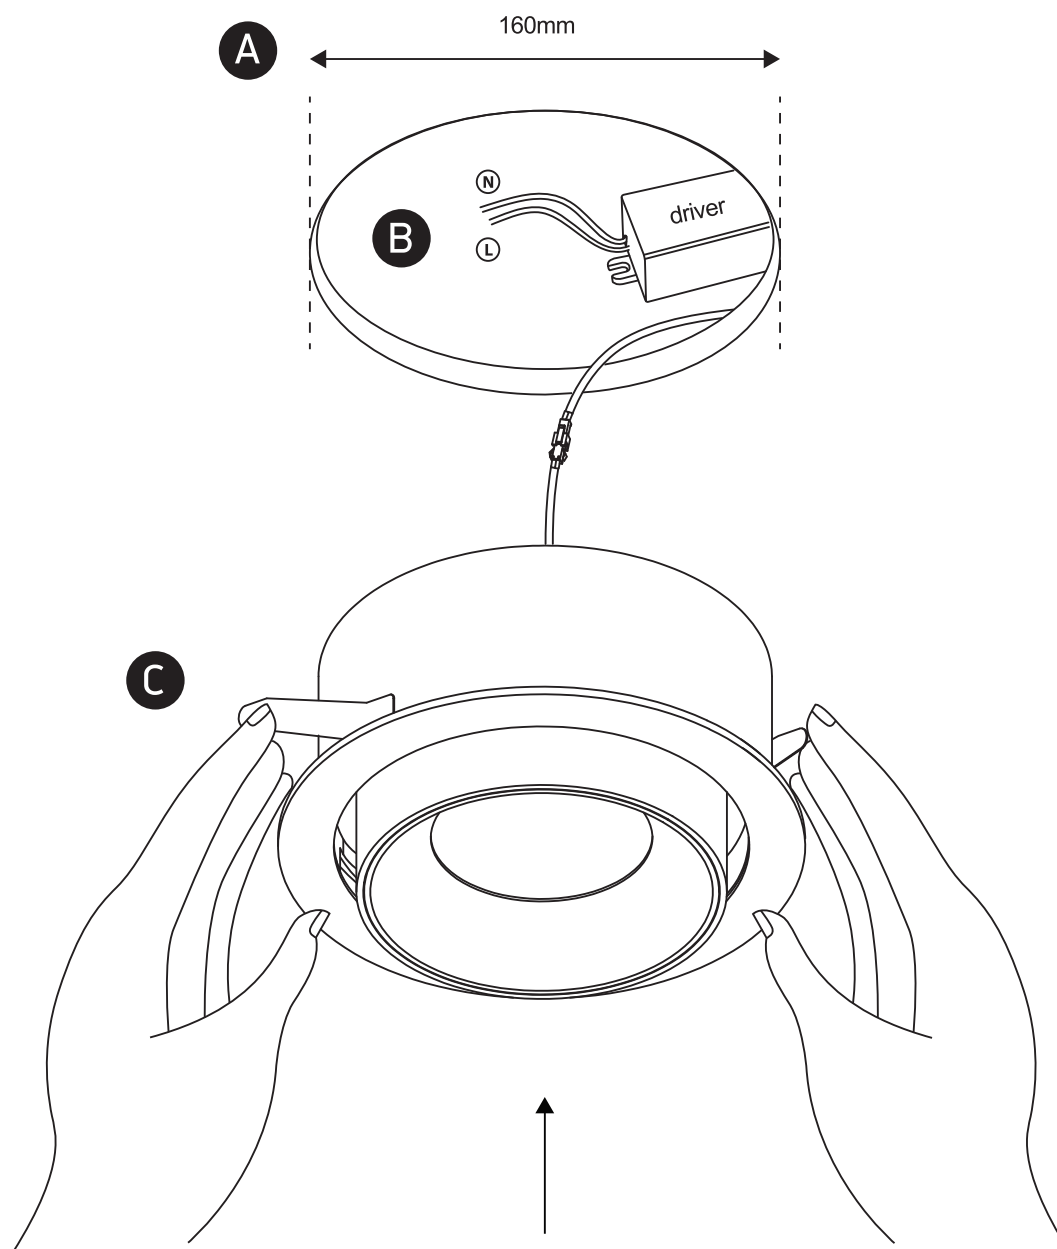

# INSTALLATION MANUAL

11125R

ecodownlight

80 CRI

700mA | 25W | IP20 | Aluminium | Adjustable

Requires 700mA driver