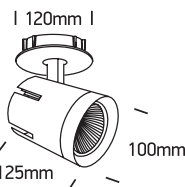

INSTALLATION MANUAL

11140L

ecodownlight

230V | 40W | IP20 | Die cast | Adjustable

Complete with driver

80
CRI

Warnings:

1. Make sure that the product is installed properly before connecting to electricity.
2. Do not cover the fitting.
3. Maintenance and installation should only be carried out by a professional electrician.