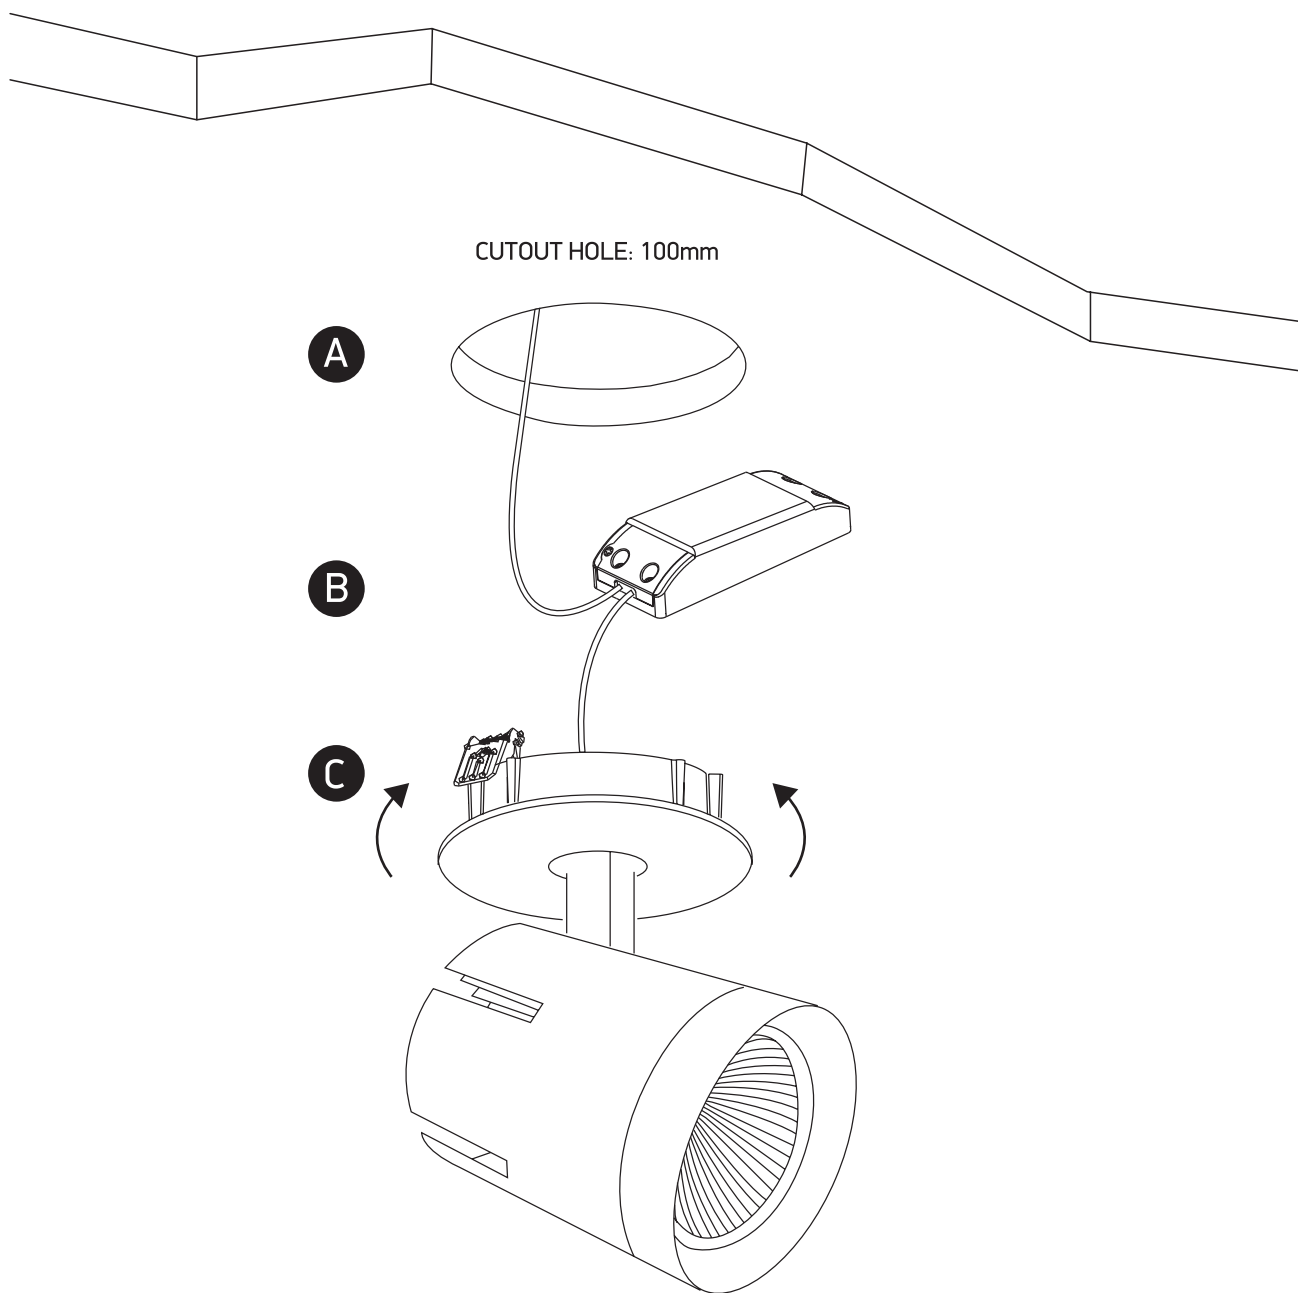

INSTALLATION MANUAL

11140L

ecodownlight

230V | 40W | IP20 | Die cast | Adjustable

Complete with driver

80
CRI

Warnings:

1. Make sure that the product is installed properly before connecting to electricity.
2. Do not cover the fitting.
3. Maintenance and installation should only be carried out by a professional electrician.