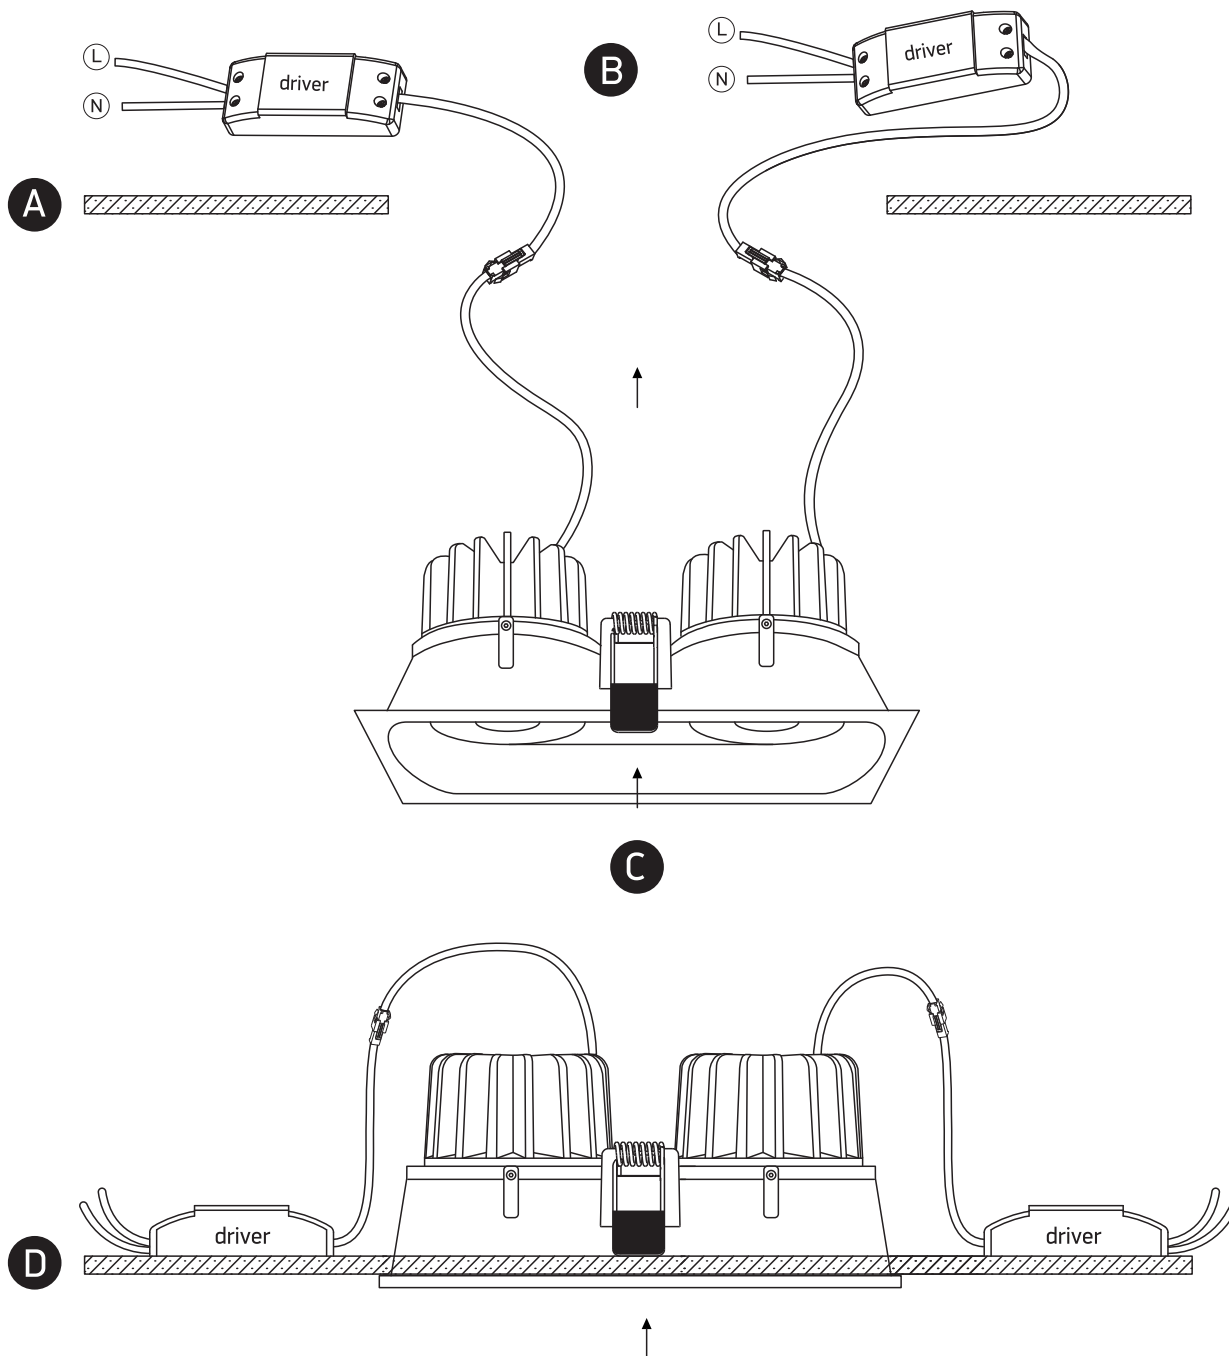

INSTALLATION MANUAL

11207WD

ecolight

90 CRI

700mA | COB LED | 2x7W | IP54 | Die cast | Adjustable

Requires 700mA drivers.

one
LIGHT

Warnings:

1. Make sure that the product is installed properly before connecting to electricity.
2. Do not cover the fitting.
3. Maintenance and installation should only be carried out by a professional electrician.