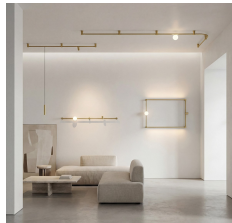

Gallery

Downloads

VK Leading Light

Since 1978