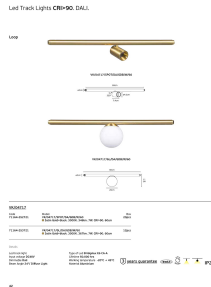

SINCE 1978

LEADING LIGHT

Product Datasheet

vkleadinglight.gr

Loop

VK/04717/GL/DA/GDB/W/60

Satin Gold+black. 3000K. 367lm. 7W. CRI>90. 60cm Led track light. Input voltage DC48V. Dimmable Dali. Diffuse Light. Led Bridgelux E6 CA-A. 50.000 hrs. -20°C → 45°C. Aluminum. IP20

IP20

Dimensions

Gallery

Downloads

VK Leading Light

Since 1978

Technical Specifications	
Kelvin	3000K
Power	7W
Voltage	48V
Extra	
Fitting	Led track light
Type	Light
Safety class	
Light source	Bridgelux
IP Rating	IP20
CRI	CRI>90
Dimmable	
Lifetime	50.000hrs
Working temperature	-20°C-45°C
PAGE	42 New Products 2026
NICKNAME	Loop

Physical Specifications	
Family	Loop
Color	Satin Gold+black
Material	Aluminum
Width	ø2cm (track line) (ø9cm globe)
Length	60cm (track line) (ø9cm globe)
Height	ø2cm (track line)
Width (inner box)	140cm
Length (inner box)	165cm
Height (inner box)	640cm