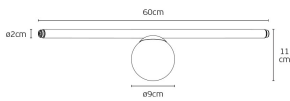

SINCE 1978

LEADING LIGHT

Product Datasheet

vkleadinglight.gr

Loop

VK/04717/GL/DA/GDB/W/60

Satin Gold+black. 3000K. 367lm. 7W. CRI>90. 60cm Led track light. Input voltage DC48V. Dimmable Dali. Diffuse Light. Led Bridgelux E6 CA-A. 50.000 hrs. -20°C → 45°C. Aluminum. IP20

IP20

Dimensions

Gallery

Downloads

VK Leading Light

Since 1978

Technical Specifications	
Kelvin	3000K
Power	7W
Voltage	48V
Extra	
Fitting	Led track light
Type	Light
Safety class	
Light source	Bridgelux
IP Rating	IP20
CRI	CRI>90
Dimmable	
Lifetime	50.000hrs
Working temperature	-20°C-45°C
PAGE	42 New Products 2026
NICKNAME	Loop

Physical Specifications	
Family	Loop
Color	Satin Gold+black
Material	Aluminum
Width	ø2cm (track line) (ø9cm globe)
Length	60cm (track line) (ø9cm globe)
Height	ø2cm (track line)
Width (inner box)	140cm
Length (inner box)	165cm
Height (inner box)	640cm