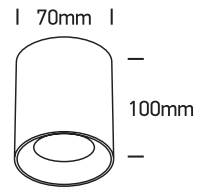

INSTALLATION MANUAL

12105AL

100-240V | MR16 | GU10 | 10W | IP20 | Aluminium

Warnings:

1. Make sure that the product is installed properly before connecting to electricity.
2. Do not cover the fitting.
3. Maintenance and installation should only be carried out by a professional electrician.