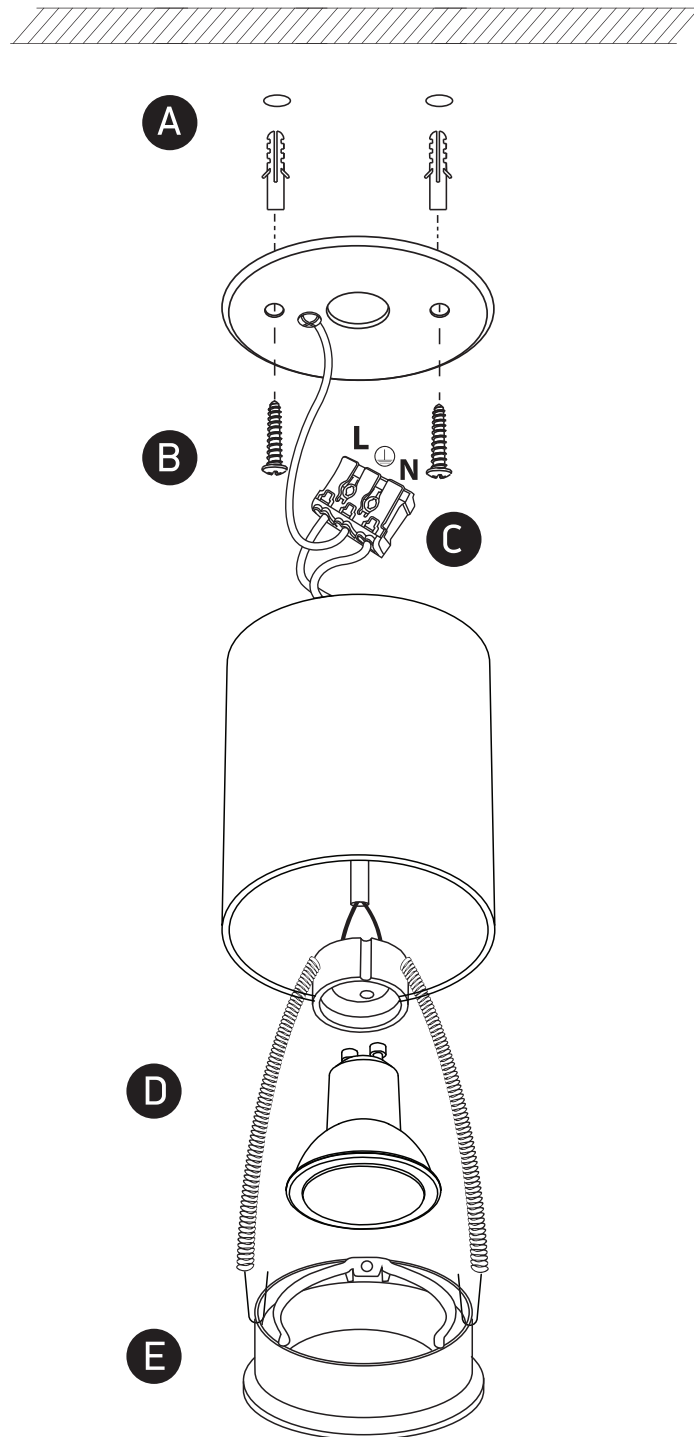

INSTALLATION MANUAL

12105AL

100-240V | MR16 | GU10 | 10W | IP20 | Aluminium

Warnings:

1. Make sure that the product is installed properly before connecting to electricity.
2. Do not cover the fitting.
3. Maintenance and installation should only be carried out by a professional electrician.