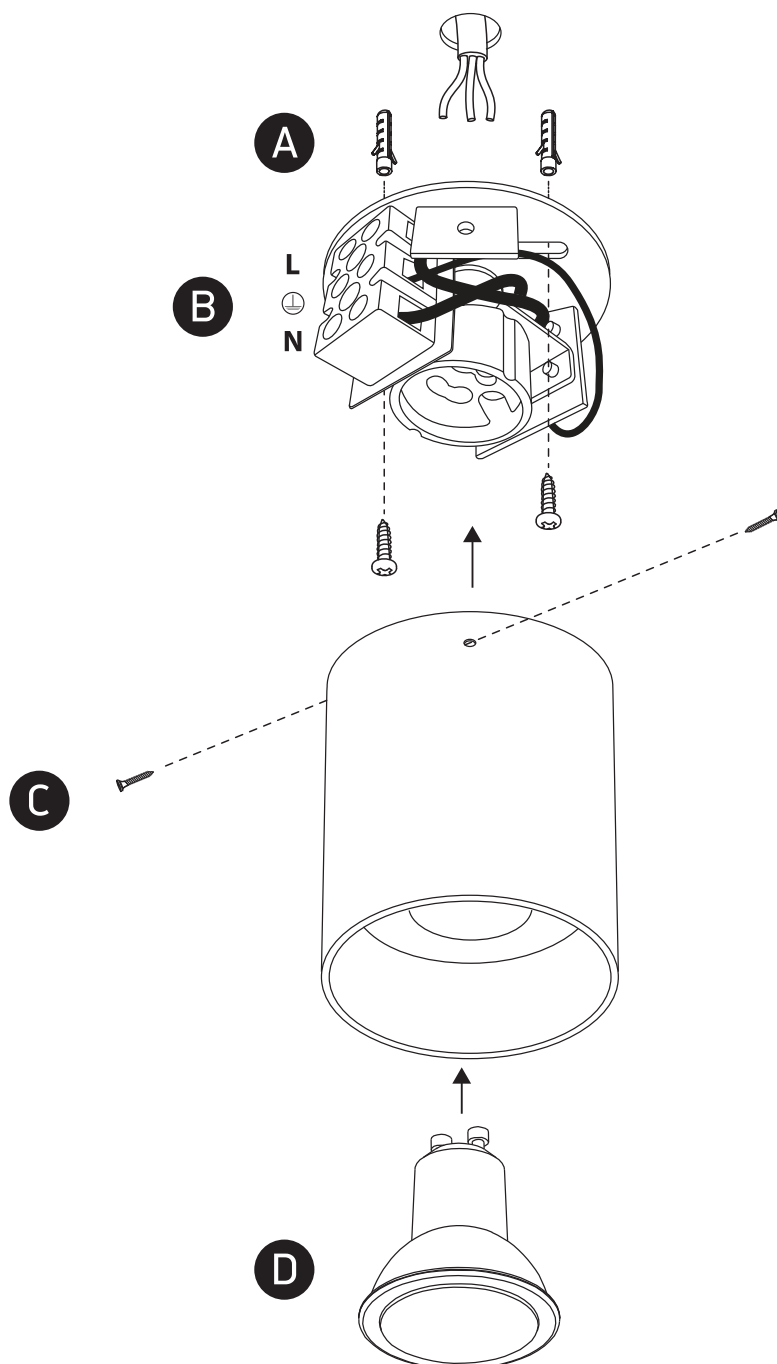

# INSTALLATION MANUAL

12105N

100-240V | MR16 | GU10 | 10W | IP20 | Aluminium