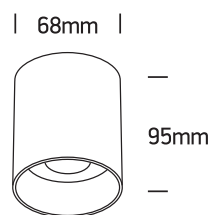

# INSTALLATION MANUAL

12105N

100-240V | MR16 | GU10 | 10W | IP20 | Aluminium