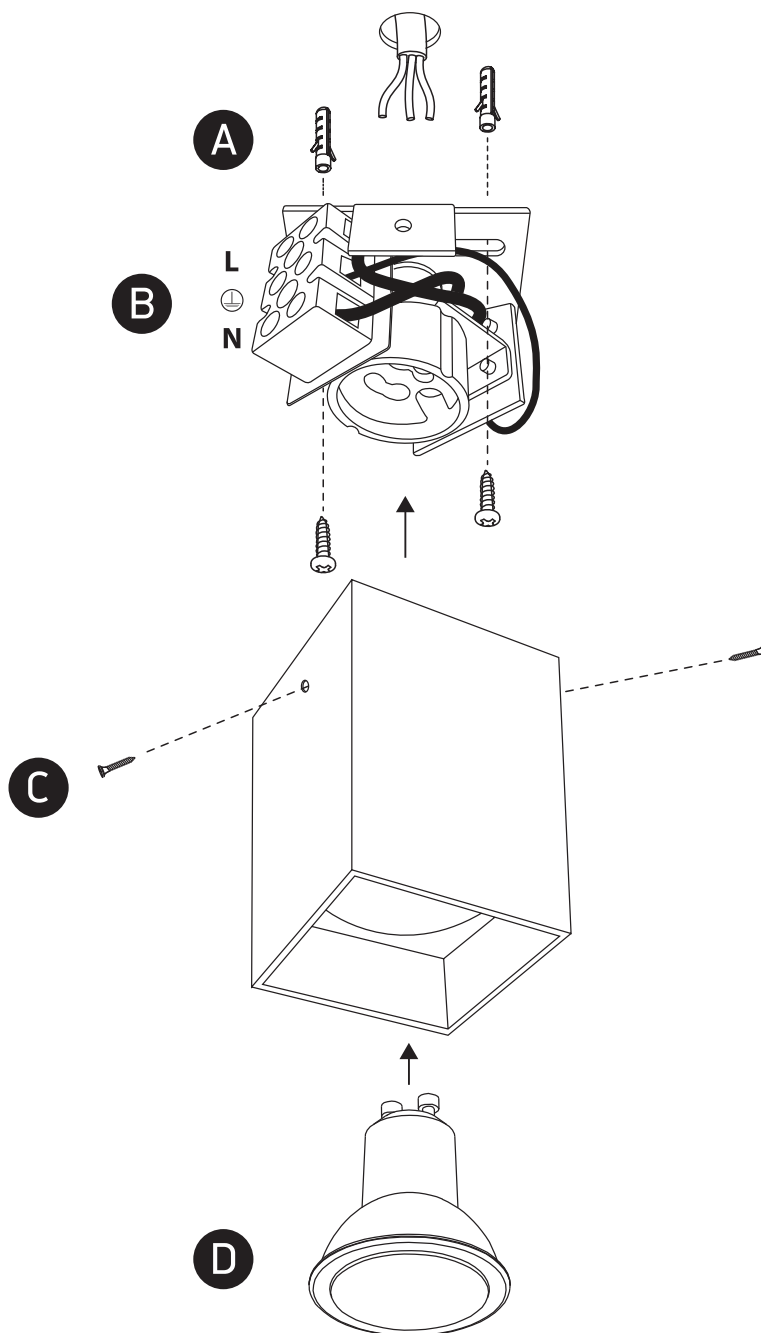

INSTALLATION MANUAL

12105NA

100-240V | MR16 | GU10 | 10W | IP20 | Aluminium

Warnings:

1. Make sure that the product is installed properly before connecting to electricity.
2. Do not cover the fitting.
3. Maintenance and installation should only be carried out by a professional electrician.