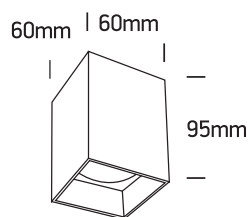

INSTALLATION MANUAL

12105NA

100-240V | MR16 | GU10 | 10W | IP20 | Aluminium

Warnings:

1. Make sure that the product is installed properly before connecting to electricity.
2. Do not cover the fitting.
3. Maintenance and installation should only be carried out by a professional electrician.