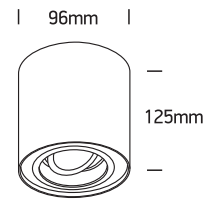

INSTALLATION MANUAL

12105Y

100-240V | MR16 | GU10 | 10W | IP20 | Aluminium | Adjustable

one
LIGHT

Warnings:

1. Make sure that the product is installed properly before connecting to electricity.
2. Do not cover the fitting.
3. Maintenance and installation should only be carried out by a professional electrician.