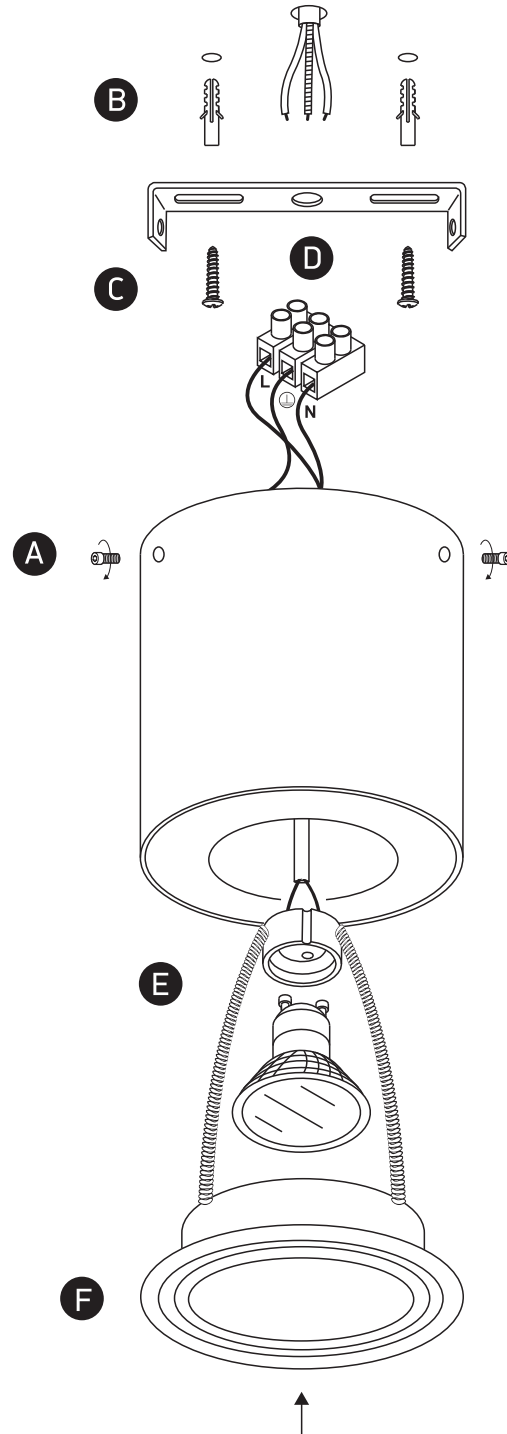

INSTALLATION MANUAL

12105Y

100-240V | MR16 | GU10 | 10W | IP20 | Aluminium | Adjustable

one
LIGHT

Warnings:

1. Make sure that the product is installed properly before connecting to electricity.
2. Do not cover the fitting.
3. Maintenance and installation should only be carried out by a professional electrician.