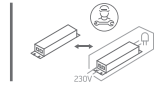

INSTALLATION MANUAL

12106X

LED
BUILT IN

DARK
LIGHT

90
CRI

CE EAC UK CA

RoHS
COMPLIANT

NOT
RECYCLABLE

77mm

58mm

one
LIGHT

230V | SMD 3030 | 6W | IP20 | Aluminium
Complete with 150mA driver.

Warnings:

1. Make sure that the product is installed properly before connecting to electricity.
2. Do not cover the fitting.
3. Maintenance and installation should only be carried out by a professional electrician.