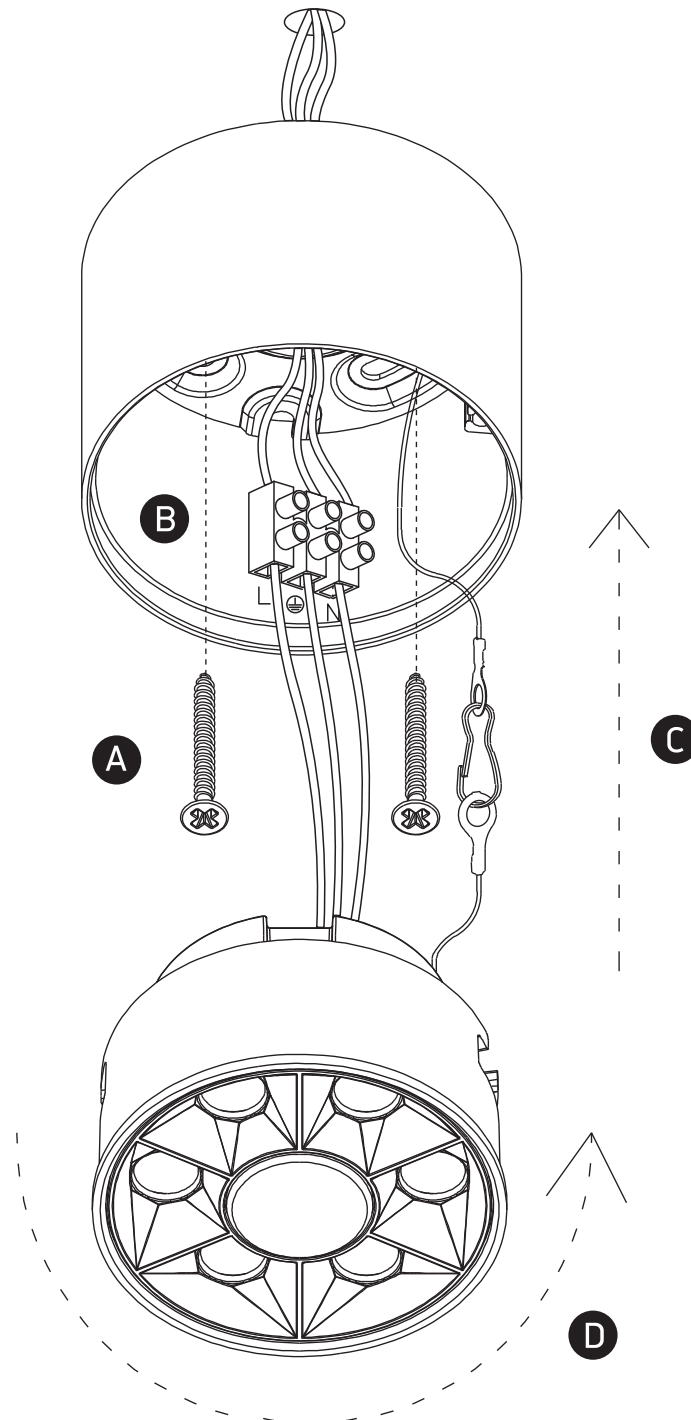

INSTALLATION MANUAL

12106X

LED
BUILT IN

DARK
LIGHT

90
CRI

CE EAC UK CA

RoHS
COMPLIANT

NOT
RECYCLABLE

77mm

58mm

one
LIGHT

230V | SMD 3030 | 6W | IP20 | Aluminium
Complete with 150mA driver.

Warnings:

1. Make sure that the product is installed properly before connecting to electricity.
2. Do not cover the fitting.
3. Maintenance and installation should only be carried out by a professional electrician.