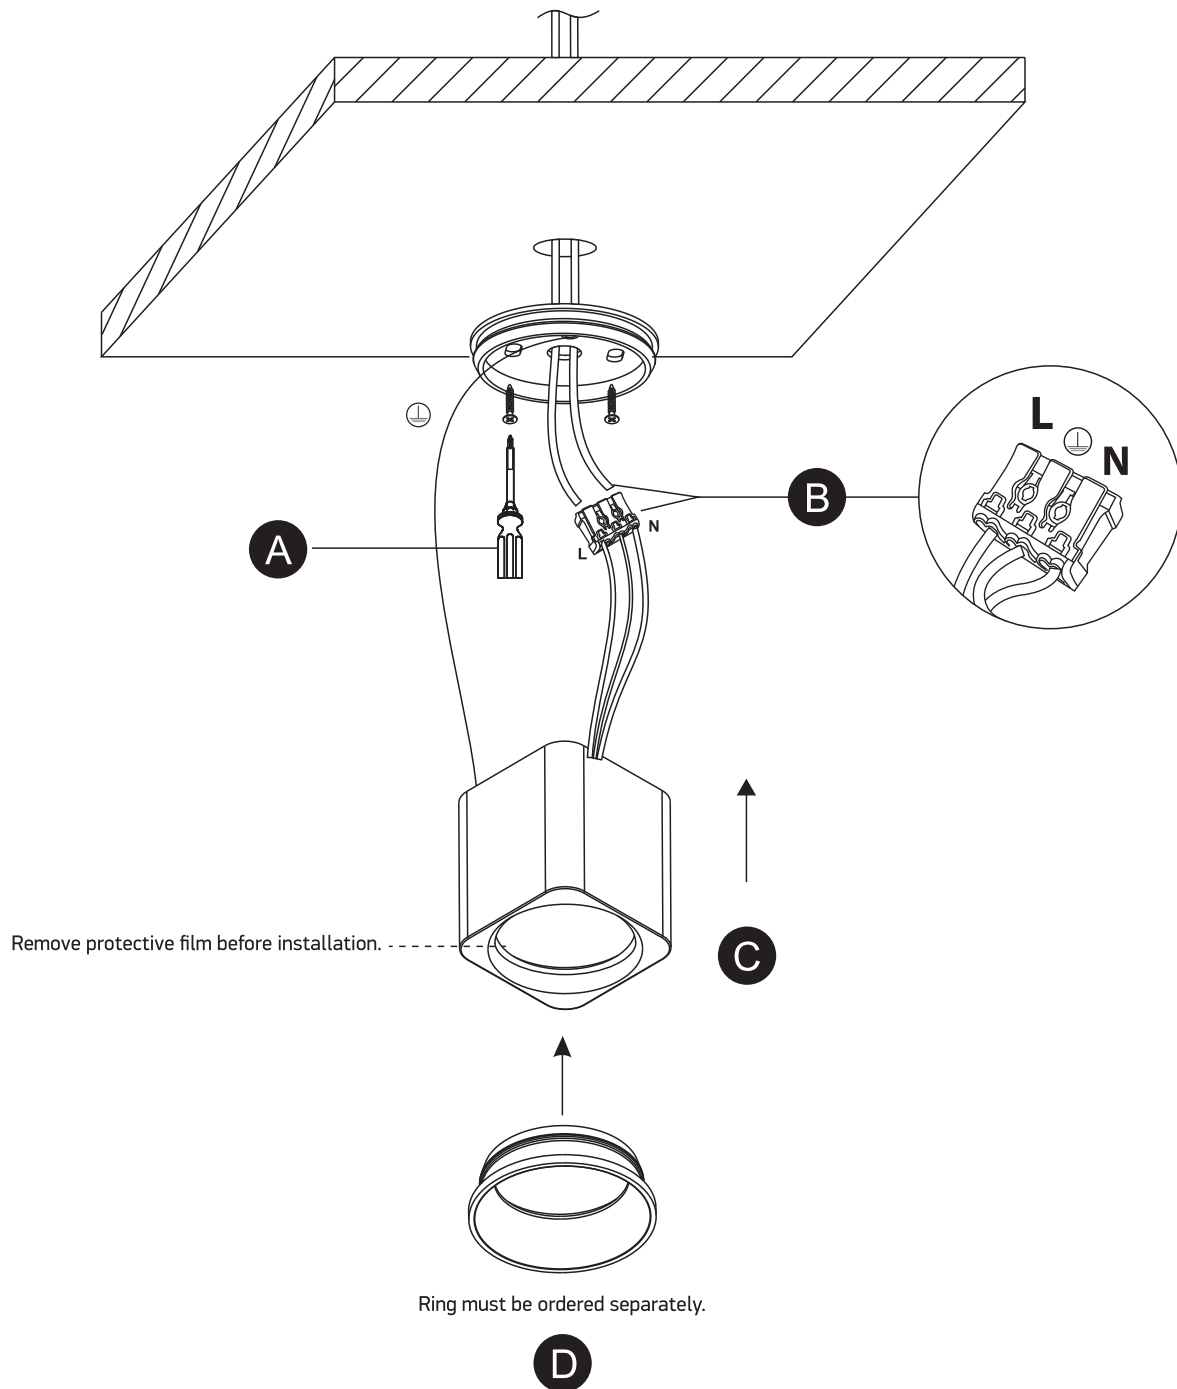

INSTALLATION MANUAL

12107KA

ecolight

80 CRI

60mm | 60mm

65mm

230V | COB LED | 7W | IP20 | Dimmable | Aluminium

Ring must be ordered separately.
AC LED.

one
LIGHT

Warnings:

1. Make sure that the product is installed properly before connecting to electricity.
2. Do not cover the fitting.
3. Maintenance and installation should only be carried out by a professional electrician.