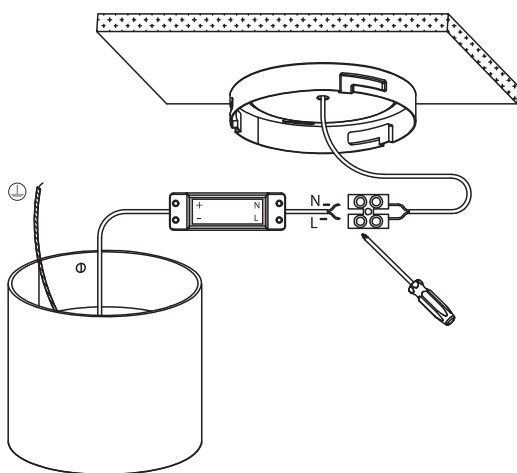

# INSTALLATION MANUAL

12107LD, 12115LD, 12125LD

**ecolight**

DARK  
LIGHT

80  
CRI

Complete with driver.

12107LD: 230V | SMD 2835 | 7W | IP20 | Aluminium

12115LD: 230V | SMD 2835 | 15W | IP20 | Aluminium

12125LD: 230V | SMD 2835 | 25W | IP20 | Aluminium

**one**  
LIGHT

**A**

**B**

**C**

**D**

## Warnings:

1. Make sure that the product is installed properly before connecting to electricity.
2. Do not cover the fitting.
3. Maintenance and installation should only be carried out by a professional electrician.