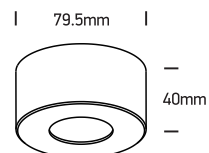

INSTALLATION MANUAL

12107V

ecolight

DARK
LIGHT

TRIAC
DIMMABLE

80
CRI

230V | 7W | IP20 | Aluminium

AC LED.