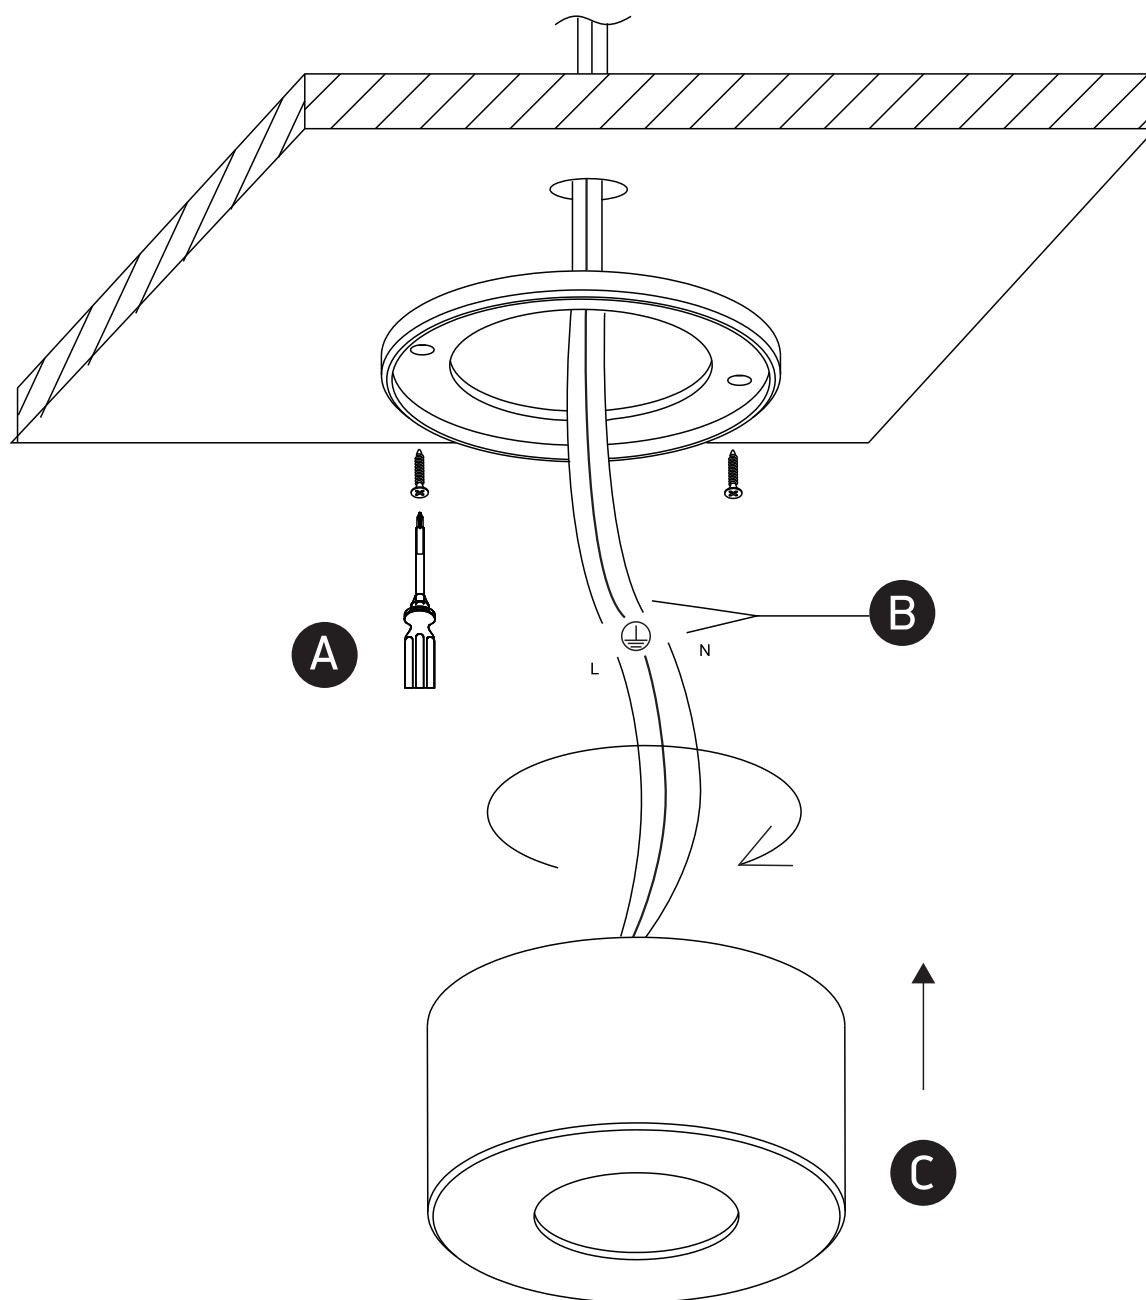

INSTALLATION MANUAL

12107V

ecolight

DARK
LIGHT

TRIAC
DIMMABLE

80
CRI

230V | 7W | IP20 | Aluminium

AC LED.

one
LIGHT

Warnings:

1. Make sure that the product is installed properly before connecting to electricity.
2. Do not cover the fitting.
3. Maintenance and installation should only be carried out by a professional electrician.