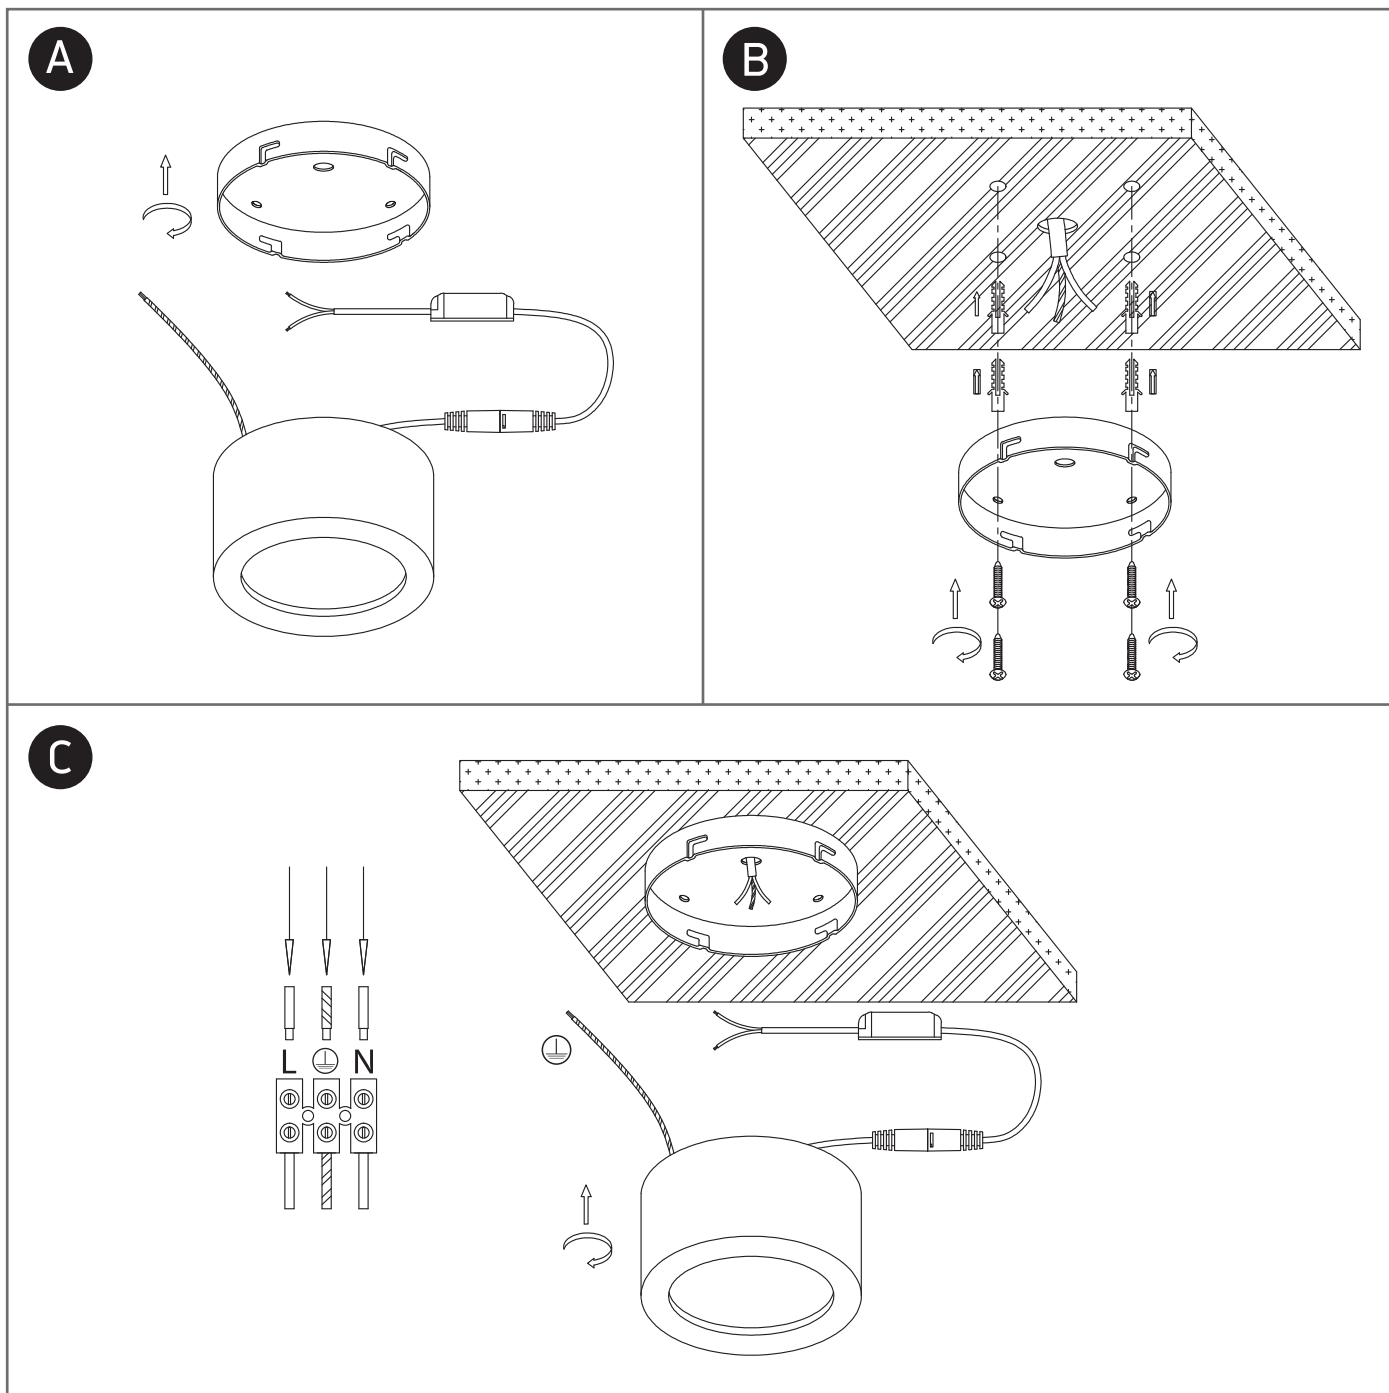

INSTALLATION MANUAL

12108FD

ecolight

DARK LIGHT

107mm

64mm

one
LIGHT

230V | SMD 2835 | 8W | IP20 | Die cast

Complete with driver.

80
CRI

Warnings:

1. Make sure that the product is installed properly before connecting to electricity.
2. Do not cover the fitting.
3. Maintenance and installation should only be carried out by a professional electrician.